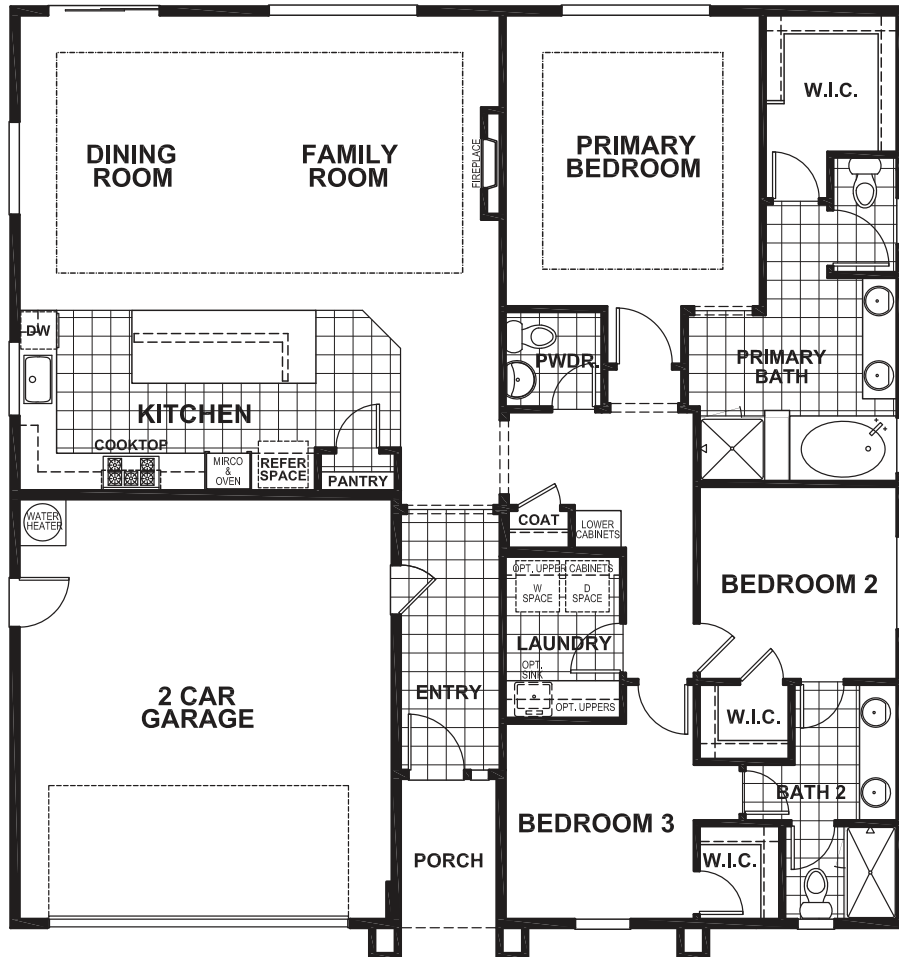

# ROSEWOOD ESTATES - GARNET

APPROX 1,856 SQ FT | 3 BEDROOMS | 2.5 BATHS

ELEVATION A

ELEVATION B

Discovery Homes reserve the right to modify features, specifications, plans, elevations and pricing without notice and/or obligation. Standards and optional specifications vary per plan type. All square footage is approximate. Not all features are available in all plans. Entry, porches, ceilings, window sizes and wall configurations vary per plan and elevation. All renderings, maps, displays and handouts are for illustration purposes only and may not accurately depict the actual condition of the item being represented. See our sales representatives for details. Prices subject to change without notice. CA DRE#01519331