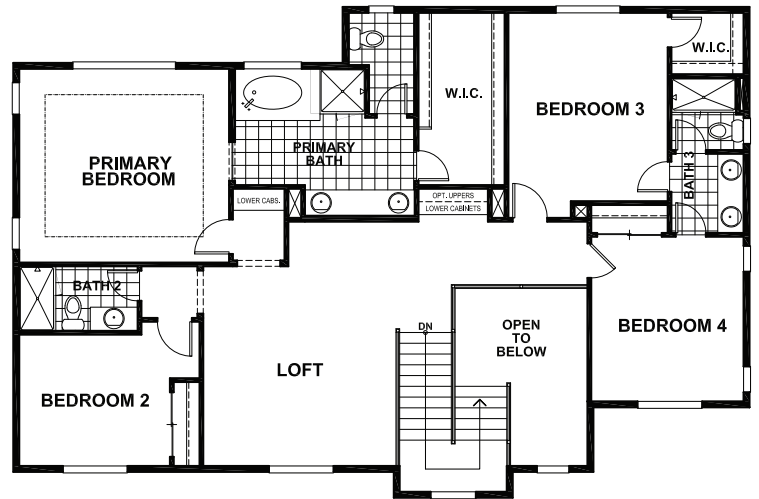

ROSEWOOD ESTATES - FLORA

APPROX 3,090 SQ FT | 5 BEDROOMS | 4 BATHS

FIRST

SECOND

ELEVATION A

ELEVATION B

Discovery Homes reserve the right to modify features, specifications, plans, elevations and pricing without notice and/or obligation. Standards and optional specifications vary per plan type. All square footage is approximate. Not all features are available in all plans. Entry, porches, ceilings, window sizes and wall configurations vary per plan and elevation. All renderings, maps, displays and handouts are for illustration purposes only and may not accurately depict the actual condition of the item being represented. See our sales representatives for details. Prices subject to change without notice.