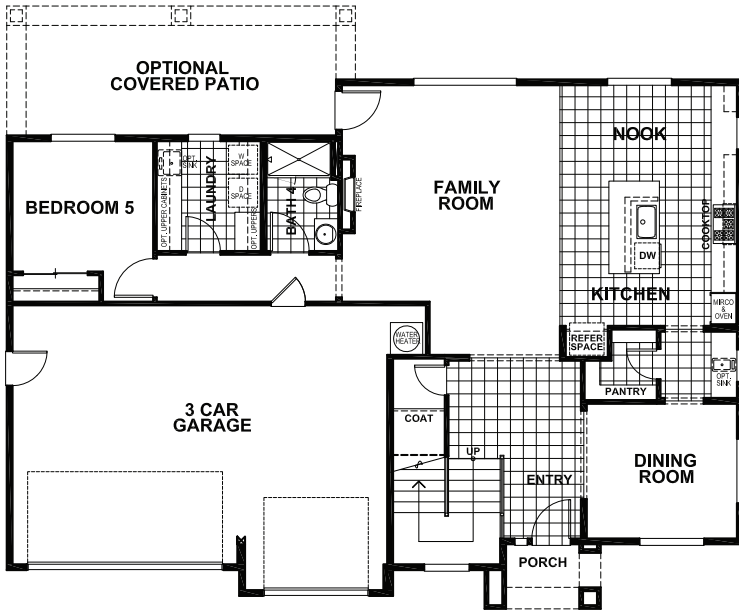

ROSEWOOD ESTATES - FLORA

APPROX 3,090 SQ FT | 5 BEDROOMS | 4 BATHS

FIRST

SECOND

ELEVATION A

ELEVATION B

Discovery Homes reserve the right to modify features, specifications, plans, elevations and pricing without notice and/or obligation. Standards and optional specifications vary per plan type. All square footage is approximate. Not all features are available in all plans. Entry, porches, ceilings, window sizes and wall configurations vary per plan and elevation. All renderings, maps, displays and handouts are for illustration purposes only and may not accurately depict the actual condition of the item being represented. See our sales representatives for details. Prices subject to change without notice.