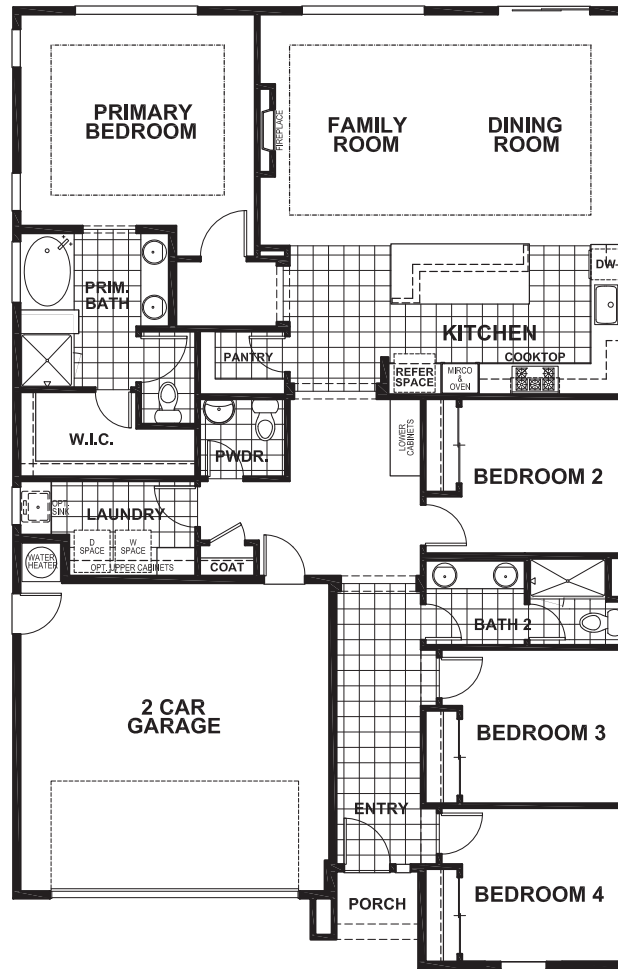

ROSEWOOD ESTATES - EMERALD

APPROX 1,927 SQ FT | 4 BEDROOMS | 3 BATHS

ELEVATION A

ELEVATION B

Discovery Homes reserve the right to modify features, specifications, plans, elevations and pricing without notice and/or obligation. Standards and optional specifications vary per plan type. All square footage is approximate. Not all features are available in all plans. Entry, porches, ceilings, window sizes and wall configurations vary per plan and elevation. All renderings, maps, displays and handouts are for illustration purposes only and may not accurately depict the actual condition of the item being represented. See our sales representatives for details. Prices subject to change without notice. CA DRE#01519331