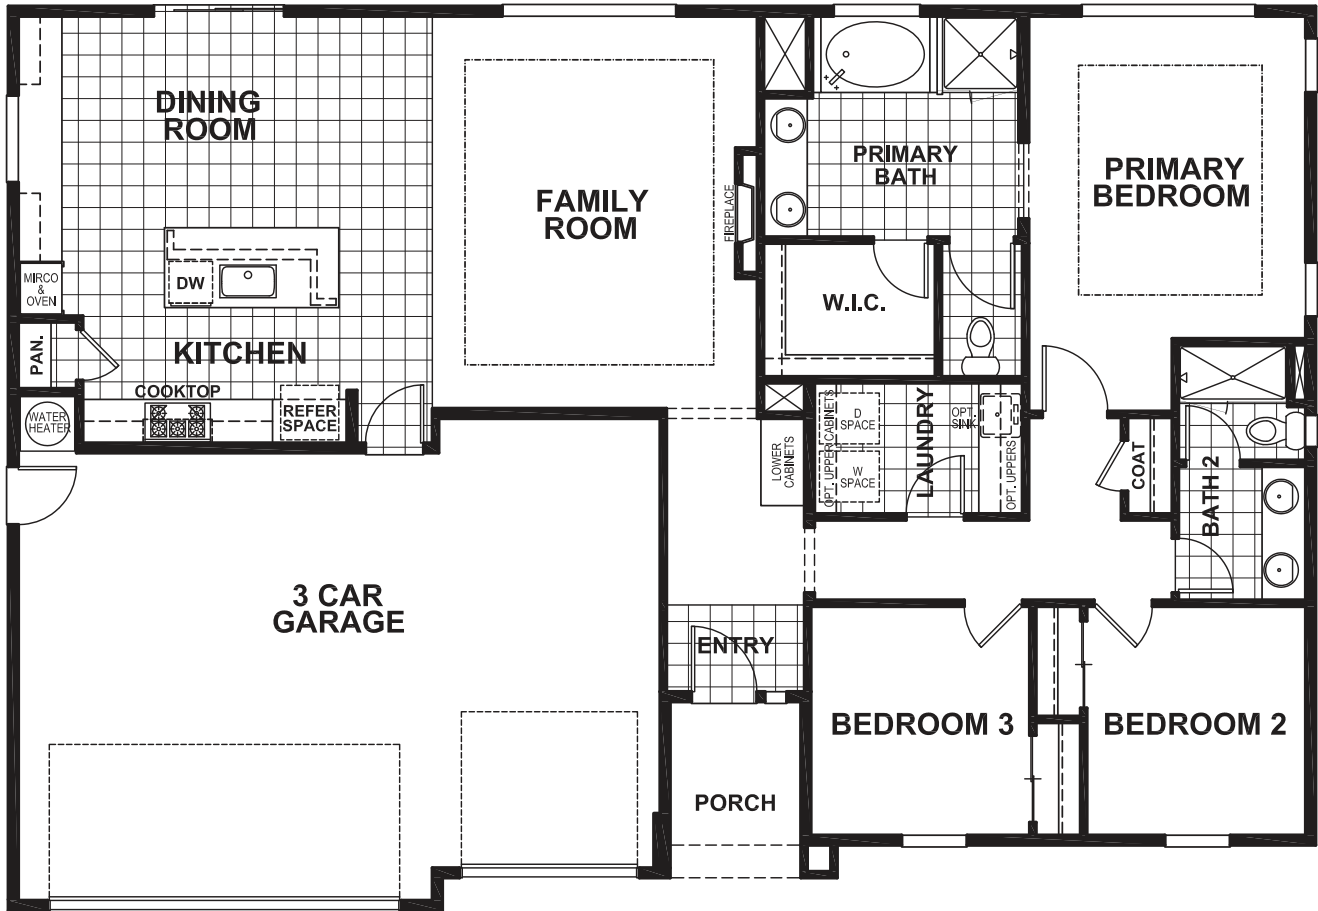

# ROSEWOOD ESTATES - DOVE

APPROX 1,705 SQ FT | 3 BEDROOMS | 2 BATHS

ELEVATION A

ELEVATION B

Discovery Homes reserve the right to modify features, specifications, plans, elevations and pricing without notice and/or obligation. Standards and optional specifications vary per plan type. All square footage is approximate. Not all features are available in all plans. Entry, porches, ceilings, window sizes and wall configurations vary per plan and elevation. All renderings, maps, displays and handouts are for illustration purposes only and may not accurately depict the actual condition of the item being represented. See our sales representatives for details. Prices subject to change without notice.