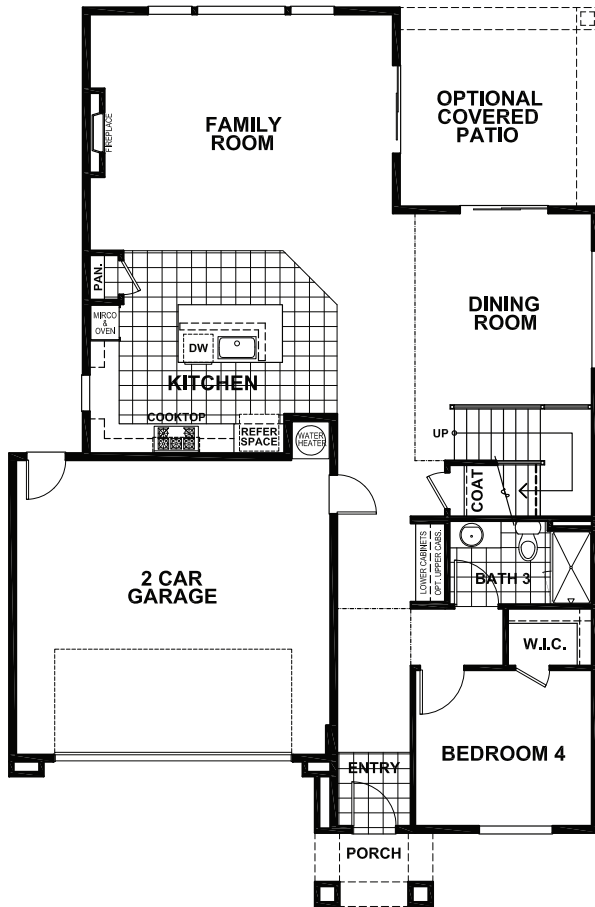

ROSEWOOD ESTATES - CLAIRE

APPROX 2,881 SQ FT | 5 BEDROOMS | 3 BATHS

FIRST

SECOND

ELEVATION A

ELEVATION B

Discovery Homes reserve the right to modify features, specifications, plans, elevations and pricing without notice and/or obligation. Standards and optional specifications vary per plan type. All square footage is approximate. Not all features are available in all plans. Entry, porches, ceilings, window sizes and wall configurations vary per plan and elevation. All renderings, maps, displays and handouts are for illustration purposes only and may not accurately depict the actual condition of the item being represented. See our sales representatives for details. Prices subject to change without notice.