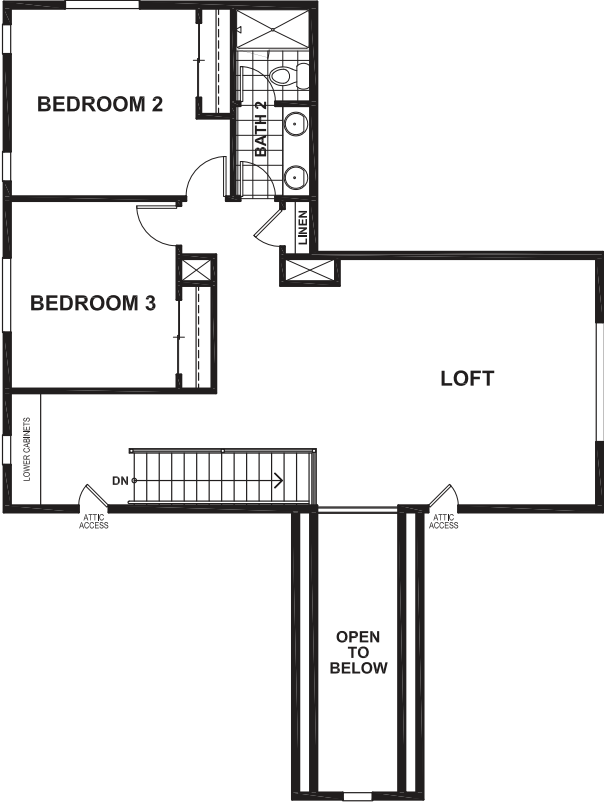

ROSEWOOD ESTATES - BELLE

APPROX 2,743 SQ FT | 4 BEDROOMS | 3 BATHS

FIRST

SECOND

ELEVATION A

ELEVATION B

Discovery Homes reserve the right to modify features, specifications, plans, elevations and pricing without notice and/or obligation. Standards and optional specifications vary per plan type. All square footage is approximate. Not all features are available in all plans. Entry, porches, ceilings, window sizes and wall configurations vary per plan and elevation. All renderings, maps, displays and handouts are for illustration purposes only and may not accurately depict the actual condition of the item being represented. See our sales representatives for details. Prices subject to change without notice.