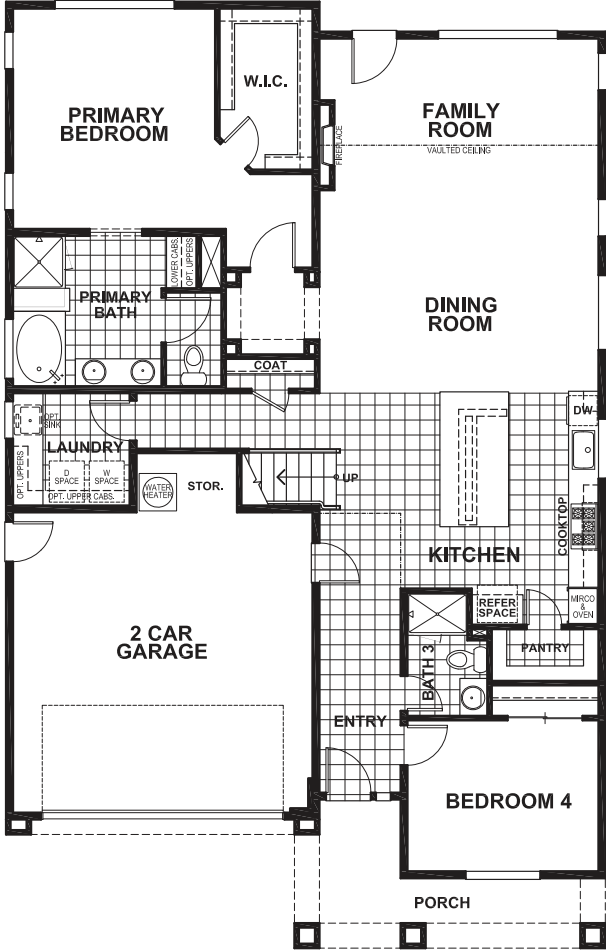

ROSEWOOD ESTATES - BELLE

APPROX 2,743 SQ FT | 4 BEDROOMS | 3 BATHS

FIRST

SECOND

ELEVATION A

ELEVATION B

Discovery Homes reserve the right to modify features, specifications, plans, elevations and pricing without notice and/or obligation. Standards and optional specifications vary per plan type. All square footage is approximate. Not all features are available in all plans. Entry, porches, ceilings, window sizes and wall configurations vary per plan and elevation. All renderings, maps, displays and handouts are for illustration purposes only and may not accurately depict the actual condition of the item being represented. See our sales representatives for details. Prices subject to change without notice.