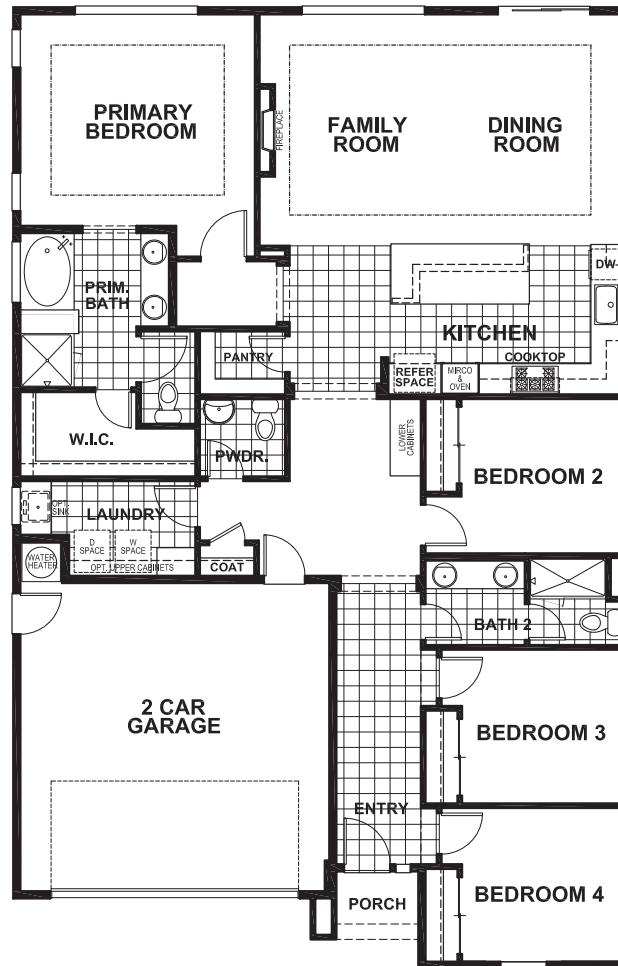

ROSEWOOD ESTATES - AVON

APPROX 1,940 SQ FT | 4 BEDROOMS | 2.5 BATHS

ELEVATION A

ELEVATION B

Discovery Homes reserve the right to modify features, specifications, plans, elevations and pricing without notice and/or obligation. Standards and optional specifications vary per plan type. All square footage is approximate. Not all features are available in all plans. Entry, porches, ceilings, window sizes and wall configurations vary per plan and elevation. All renderings, maps, displays and handouts are for illustration purposes only and may not accurately depict the actual condition of the item being represented. See our sales representatives for details. Prices subject to change without notice. CA DRE#01519331