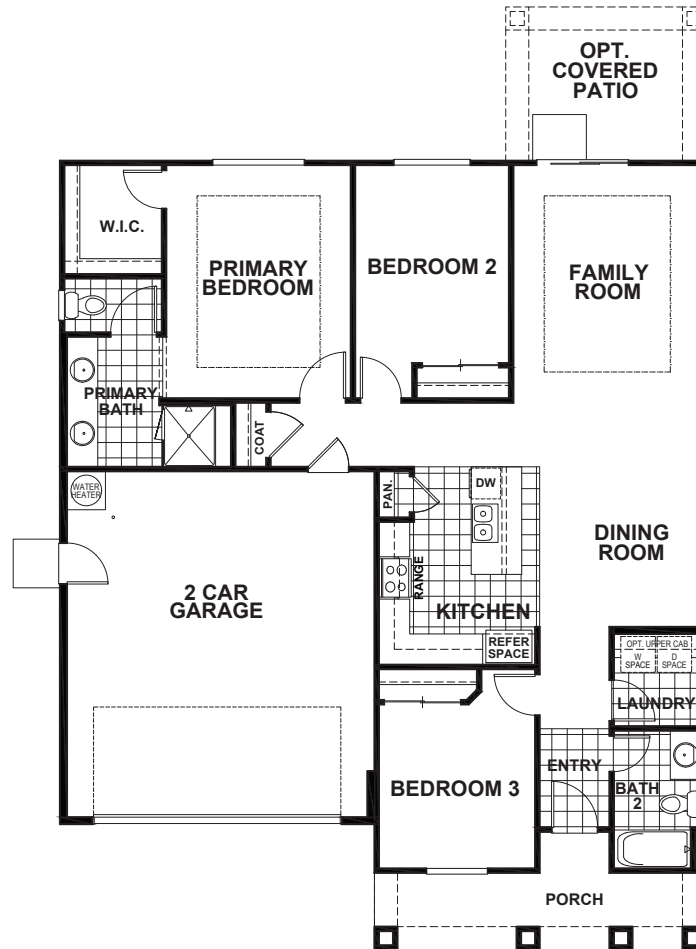

ORCHARD CREEK ESTATES - ARCADIA

APPROX 1,399 SQ FT | 3 BEDROOMS | 2 BATHS

ELEVATION A

ELEVATION B

Discovery Homes reserve the right to modify features, specifications, plans, elevations and pricing without notice and/or obligation. Standards and optional specifications vary per plan type. All square footage is approximate. Not all features are available in all plans. Entry, porches, ceilings, window sizes and wall configurations vary per plan and elevation. All renderings, maps, displays and handouts are for illustration purposes only and may not accurately depict the actual condition of the item being represented. See our sales representatives for details. Prices subject to change without notice.