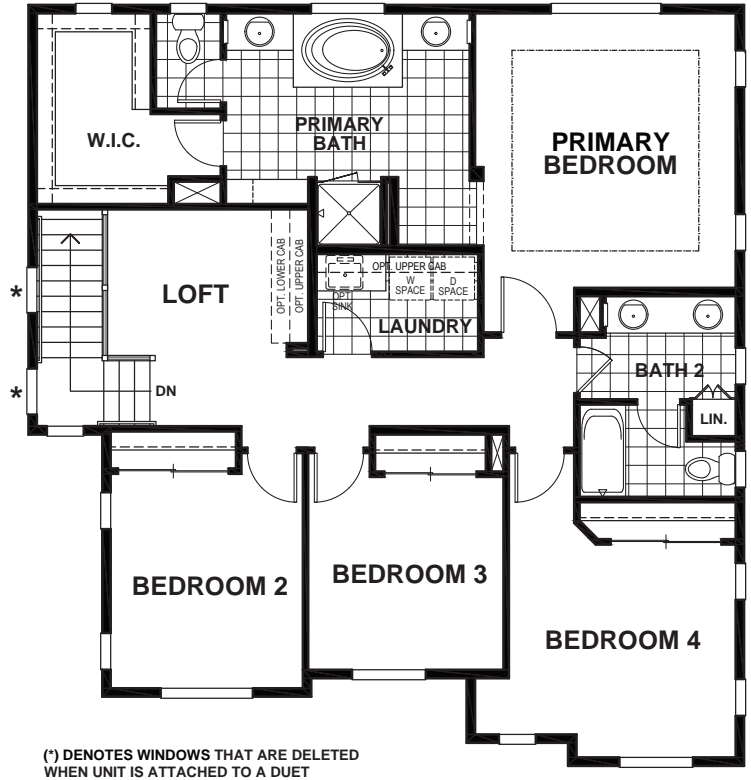

MIDWAY MEADOWS - BERRYESSA

APPROX 2,346 SQ FT | 4 BEDROOMS | 3 BATHS

FIRST

SECOND

ELEVATION A

Seeno Homes and Discovery Homes reserve the right to modify features, specifications, plans, elevations and pricing without notice and/or obligation. Standards and optional specifications vary per plan type. All square footage is approximate. Not all features are available in all plans. Entry, porches, ceilings, window sizes and wall configurations vary per plan and elevation. All renderings, maps, displays and handouts are for illustration purposes only and may not accurately depict the actual condition of the item being represented. See our sales representatives for details. Prices subject to change without notice. DRE#01519331