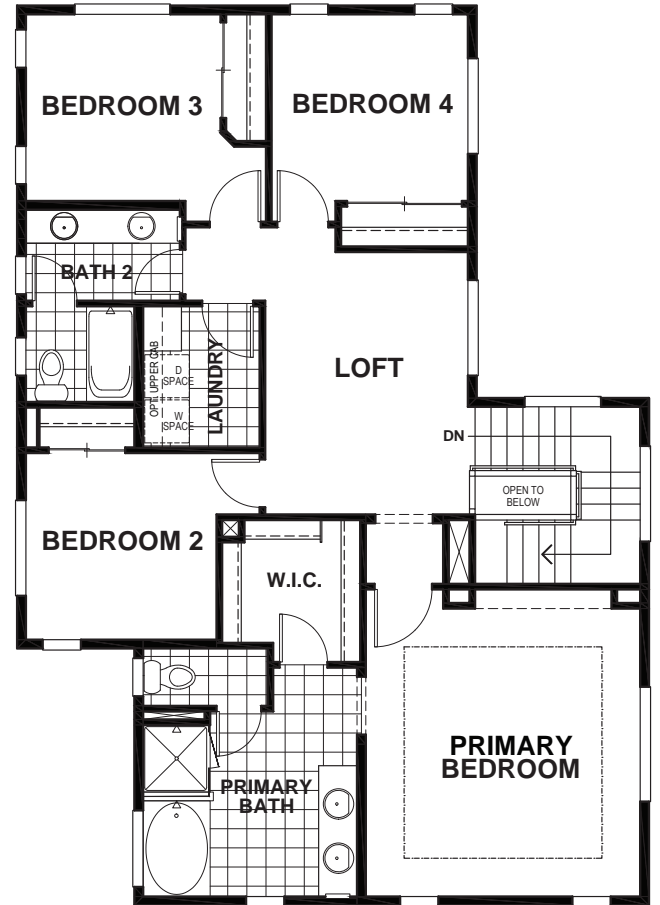

LIBERTY II - CHARLOTTE

APPROX 1,955 SQ FT | 4 BEDROOMS | 2.5 BATHS

FIRST

SECOND

ELEVATION A

ELEVATION B

ELEVATION C

Discovery Homes reserves the right to modify features, specifications, plans, elevations and pricing without notice and/or obligation. Standards and optional specifications vary per plan type. All square footage is approximate. Not all features are available in all plans. Entry, porches, ceilings, window sizes and wall configurations vary per plan and elevation. All renderings, maps, displays and handouts are for illustration purposes only and may not accurately depict the actual condition of the item being represented. See our sales representatives for details. Prices subject to change without notice.
CA DRE#01519331