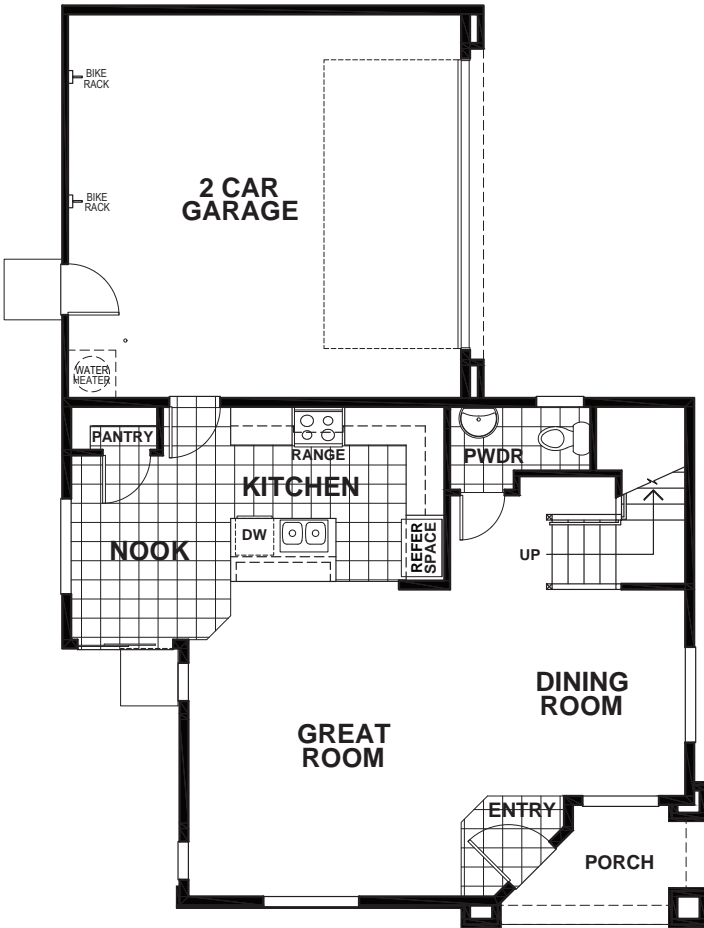

LIBERTY II - CHARLOTTE

APPROX 1,955 SQ FT | 4 BEDROOMS | 2.5 BATHS

FIRST

SECOND

ELEVATION A

ELEVATION B

ELEVATION C

Discovery Homes reserves the right to modify features, specifications, plans, elevations and pricing without notice and/or obligation. Standards and optional specifications vary per plan type. All square footage is approximate. Not all features are available in all plans. Entry, porches, ceilings, window sizes and wall configurations vary per plan and elevation. All renderings, maps, displays and handouts are for illustration purposes only and may not accurately depict the actual condition of the item being represented. See our sales representatives for details. Prices subject to change without notice.
CA DRE#01519331