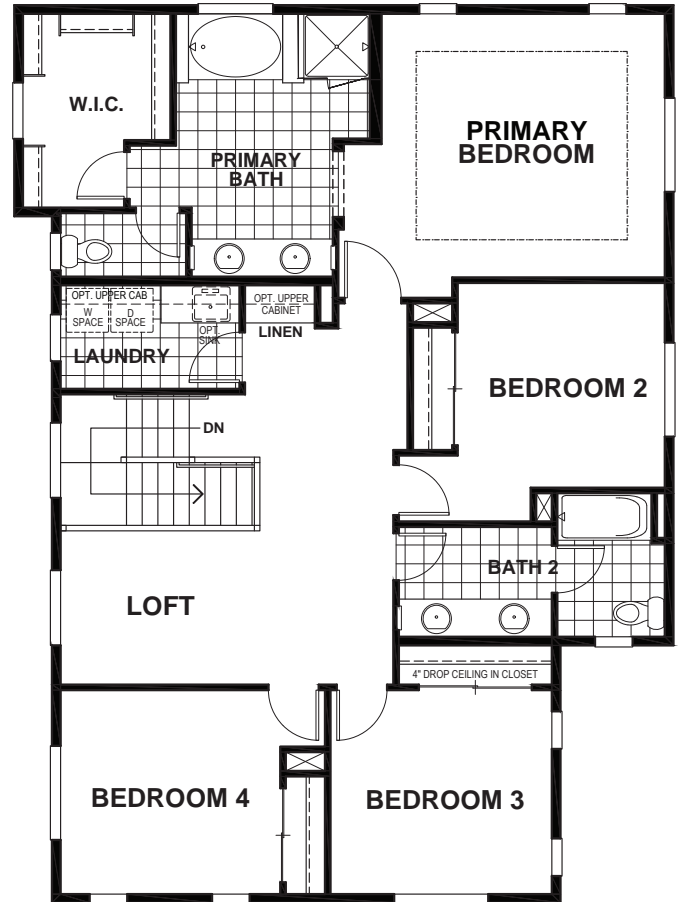

LIBERTY II - BAXTER

APPROX 2,487 SQ FT | 5 BEDROOMS | 3.5 BATHS

FIRST

SECOND

ELEVATION A

ELEVATION B

ELEVATION C

Discovery Homes reserves the right to modify features, specifications, plans, elevations and pricing without notice and/or obligation. Standards and optional specifications vary per plan type. All square footage is approximate. Not all features are available in all plans. Entry, porches, ceilings, window sizes and wall configurations vary per plan and elevation. All renderings, maps, displays and handouts are for illustration purposes only and may not accurately depict the actual condition of the item being represented. See our sales representatives for details. Prices subject to change without notice.