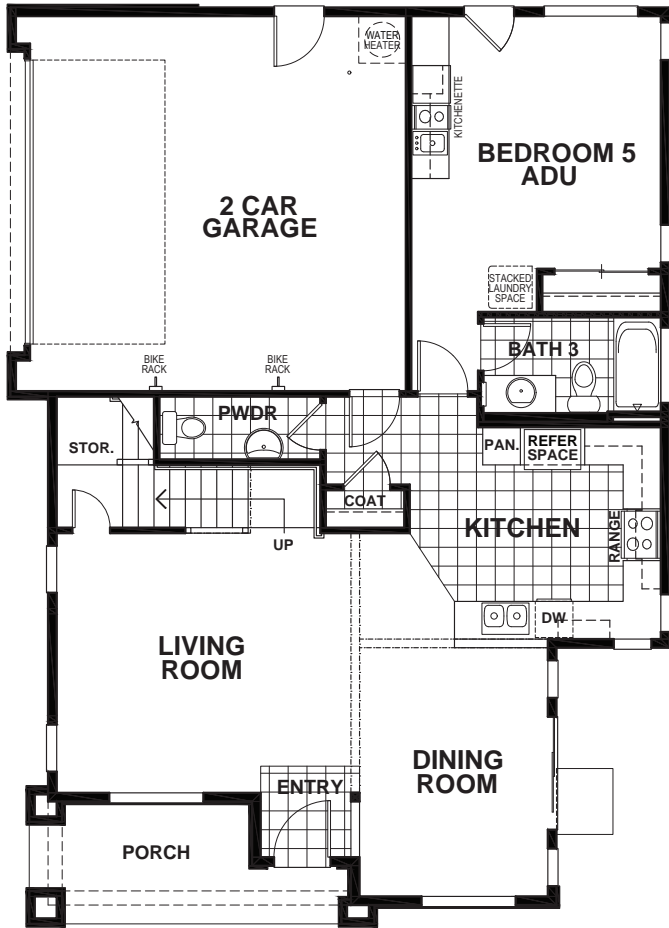

LIBERTY II - BAXTER

APPROX 2,487 SQ FT | 5 BEDROOMS | 3.5 BATHS

FIRST

SECOND

ELEVATION A

ELEVATION B

ELEVATION C

Discovery Homes reserves the right to modify features, specifications, plans, elevations and pricing without notice and/or obligation. Standards and optional specifications vary per plan type. All square footage is approximate. Not all features are available in all plans. Entry, porches, ceilings, window sizes and wall configurations vary per plan and elevation. All renderings, maps, displays and handouts are for illustration purposes only and may not accurately depict the actual condition of the item being represented. See our sales representatives for details. Prices subject to change without notice.