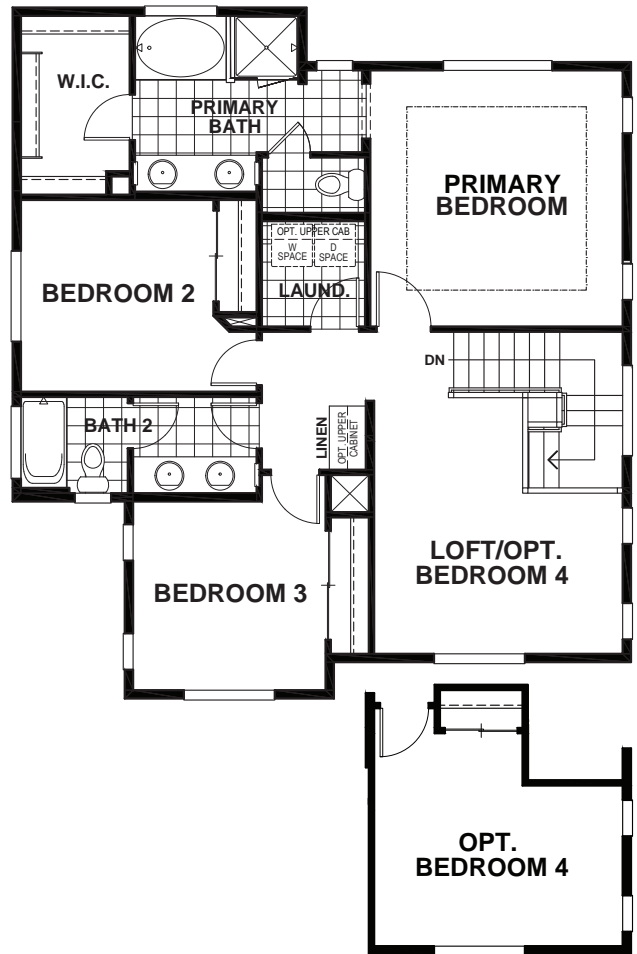

LIBERTY II - AUBREY

APPROX 1,812 SQ FT | 3-4 BEDROOMS | 2.5 BATHS

FIRST

SECOND

ELEVATION A

ELEVATION B

ELEVATION C

Discovery Homes reserves the right to modify features, specifications, plans, elevations and pricing without notice and/or obligation. Standards and optional specifications vary per plan type. All square footage is approximate. Not all features are available in all plans. Entry, porches, ceilings, window sizes and wall configurations vary per plan and elevation. All renderings, maps, displays and handouts are for illustration purposes only and may not accurately depict the actual condition of the item being represented. See our sales representatives for details. Prices subject to change without notice.
CA DRE#01519331