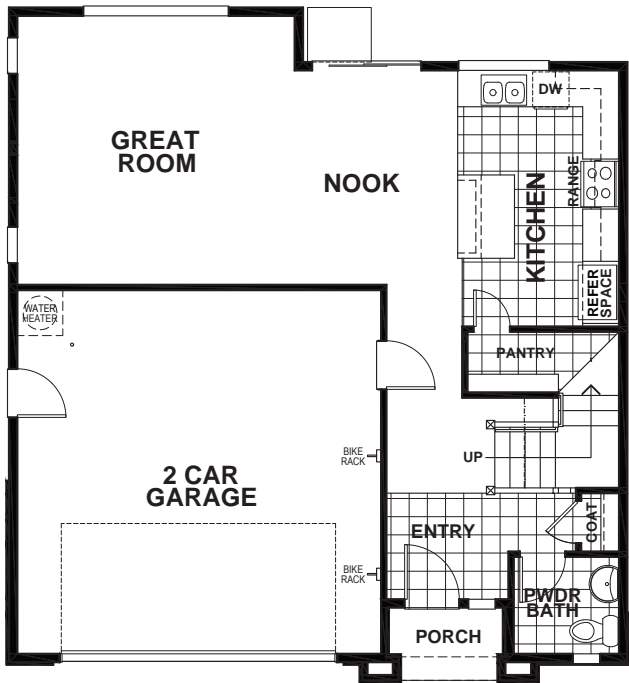

LIBERTY II - AUBREY

APPROX 1,812 SQ FT | 3-4 BEDROOMS | 2.5 BATHS

FIRST

SECOND

ELEVATION A

ELEVATION B

ELEVATION C

Discovery Homes reserves the right to modify features, specifications, plans, elevations and pricing without notice and/or obligation. Standards and optional specifications vary per plan type. All square footage is approximate. Not all features are available in all plans. Entry, porches, ceilings, window sizes and wall configurations vary per plan and elevation. All renderings, maps, displays and handouts are for illustration purposes only and may not accurately depict the actual condition of the item being represented. See our sales representatives for details. Prices subject to change without notice.
CA DRE#01519331