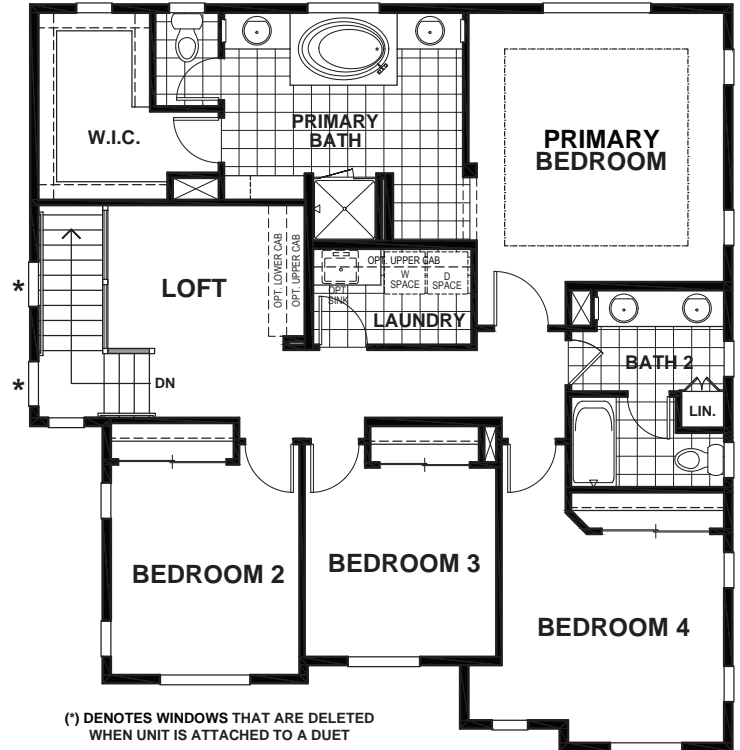

BRIGHTON PLACE - BRYCE

APPROX 2,346 SQ FT | 4 BEDROOMS | 2.5 BATHS

FIRST

SECOND

ELEVATION A

Discovery Homes reserves the right to modify features, specifications, plans, elevations and pricing without notice and/or obligation. Standards and optional specifications vary per plan type. All square footage is approximate. Not all features are available in all plans. Entry, porches, ceilings, window sizes and wall configurations vary per plan and elevation. All renderings, maps, displays and handouts are for illustration purposes only and may not accurately depict the actual condition of the item being represented. See our sales representatives for details. Prices subject to change without notice. CA DRE#01519331