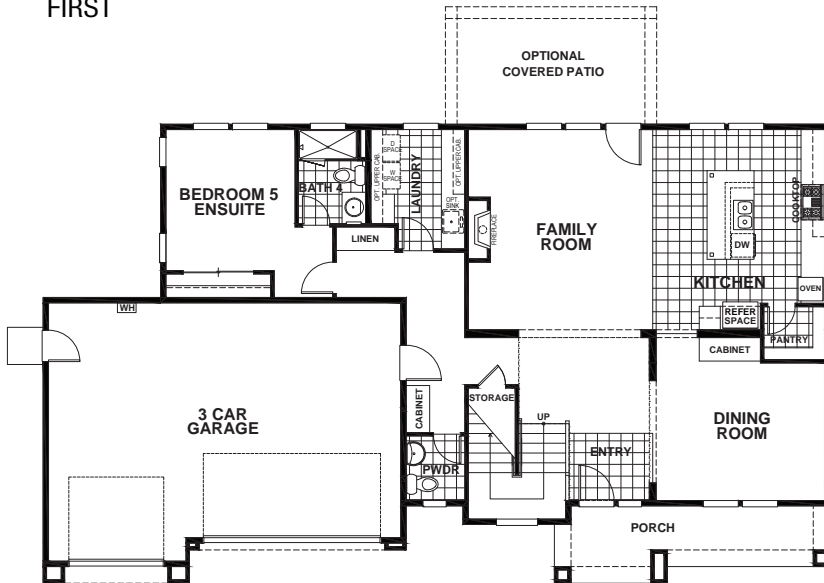

PHEASANT MEADOWS - DRUMLIN

APPROX 3,166 SQ FT | 5 BEDROOMS | 4.5 BATHS

FIRST

SECOND

ELEVATION A

ELEVATION B

ELEVATION C

Seeno Homes and Discovery Homes reserve the right to modify features, specifications, plans, elevations and pricing without notice and/or obligation. Standards and optional specifications vary per plan type. All square footage is approximate. Not all features are available in all plans. Entry, porches, ceilings, window sizes and wall configurations vary per plan and elevation. All renderings, maps, displays and handouts are for illustration purposes only and may not accurately depict the actual condition of the item being represented. See our sales representatives for details. Prices subject to change without notice. CA DRE#01519331