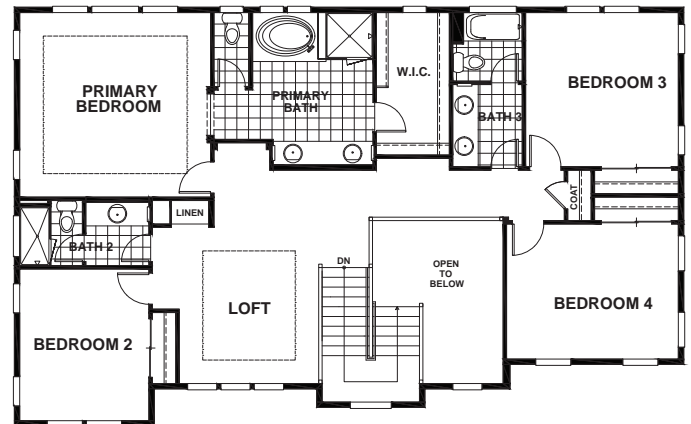

PHEASANT MEADOWS - DRUMLIN

APPROX 3,166 SQ FT | 5 BEDROOMS | 4.5 BATHS

FIRST

SECOND

ELEVATION A

ELEVATION B

ELEVATION C

Seeno Homes and Discovery Homes reserve the right to modify features, specifications, plans, elevations and pricing without notice and/or obligation. Standards and optional specifications vary per plan type. All square footage is approximate. Not all features are available in all plans. Entry, porches, ceilings, window sizes and wall configurations vary per plan and elevation. All renderings, maps, displays and handouts are for illustration purposes only and may not accurately depict the actual condition of the item being represented. See our sales representatives for details. Prices subject to change without notice. CA DRE#01519331