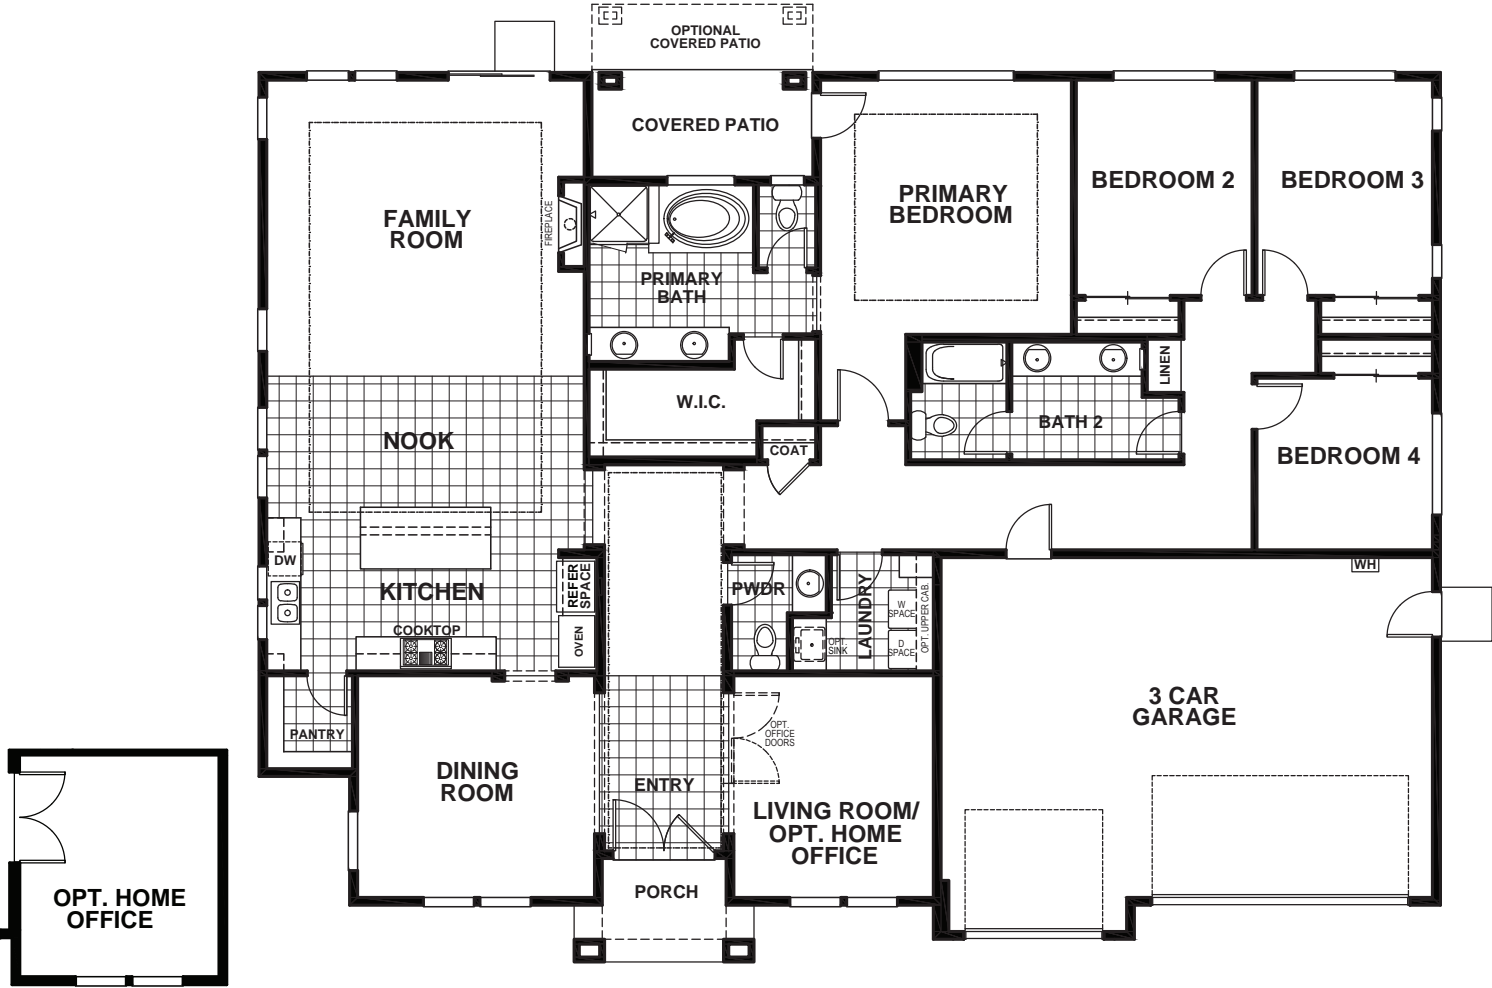

# PHEASANT MEADOWS - BRAE

APPROX 2,665 SQ FT | 4 BEDROOMS | 2.5 BATHS

ELEVATION A

ELEVATION B

ELEVATION C

Seeno Homes and Discovery Homes reserve the right to modify features, specifications, plans, elevations and pricing without notice and/or obligation. Standards and optional specifications vary per plan type. All square footage is approximate. Not all features are available in all plans. Entry, porches, ceilings, window sizes and wall configurations vary per plan and elevation. All renderings, maps, displays and handouts are for illustration purposes only and may not accurately depict the actual condition of the item being represented. See our sales representatives for details. Prices subject to change without notice. CA DRE#01519331