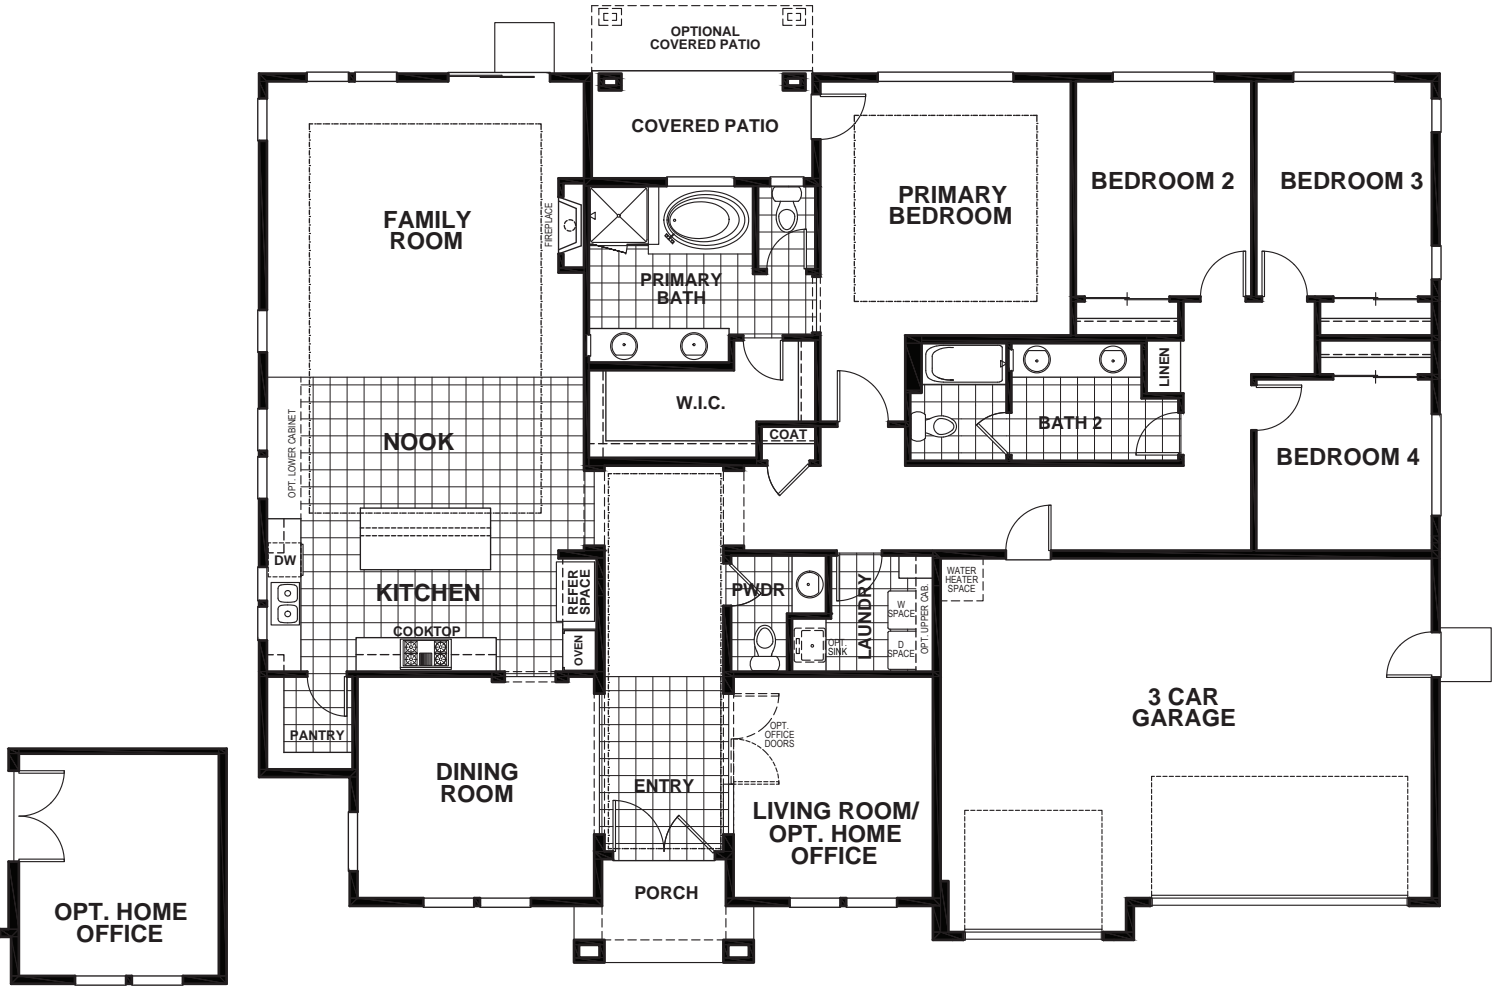

PHEASANT MEADOWS - BRAE

APPROX 2,665 SQ FT | 4 BEDROOMS | 2.5 BATHS

ELEVATION A

ELEVATION B

ELEVATION C

Discovery Homes reserve the right to modify features, specifications, plans, elevations and pricing without notice and/or obligation. Standards and optional specifications vary per plan type. All square footage is approximate. Not all features are available in all plans. Entry, porches, ceilings, window sizes and wall configurations vary per plan and elevation. All renderings, maps, displays and handouts are for illustration purposes only and may not accurately depict the actual condition of the item being represented. See our sales representatives for details. Prices subject to change without notice.