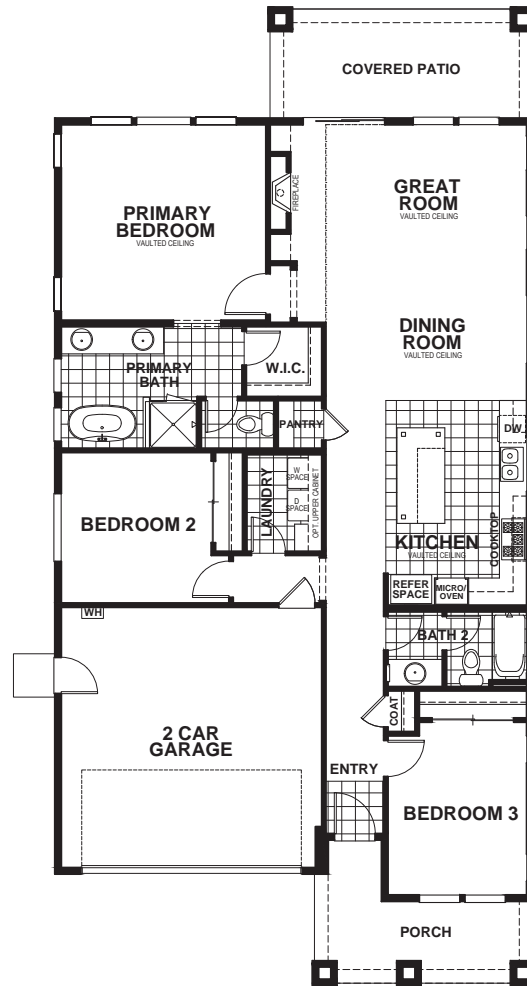

TRIO - PLAN 1: CALIFORNIA DREAMER

APPROX 1,566 SQ FT | 3 BEDROOMS | 2 BATHS

ELEVATION A

ELEVATION B

Seeno Homes and Discovery Homes reserve the right to modify features, specifications, plans, elevations and pricing without notice and/or obligation. Standards and optional specifications vary per plan type. All square footage is approximate. Not all features are available in all plans. Entry, porches, ceilings, window sizes and wall configurations vary per plan and elevation. All renderings, maps, displays and handouts are for illustration purposes only and may not accurately depict the actual condition of the item being represented. See our sales representatives for details. Prices subject to change without notice. CA DRE#01519331