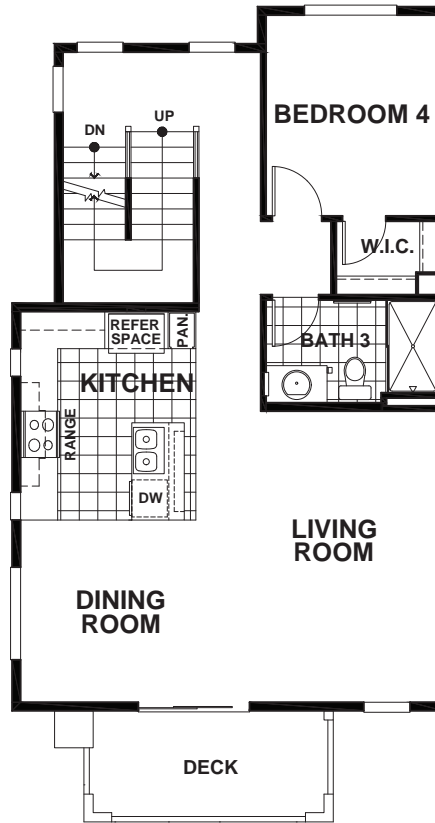

MUIR HEIGHTS - BRIONES ALT 1

APPROX 1,382 SQ FT | 4 BEDROOMS | 3 BATHS

LOWER

MAIN

UPPER

BUILDING A

Seeno Homes and Discovery Homes reserve the right to modify features, specifications, plans, elevations and pricing without notice and/or obligation. Standards and optional specifications vary per plan type. All square footage is approximate. Not all features are available in all plans. Entry, porches, ceilings, window sizes and wall configurations vary per plan and elevation. All renderings, maps, displays and handouts are for illustration purposes only and may not accurately depict the actual condition of the item being represented. See our sales representatives for details. Prices subject to change without notice. DRE#01519331