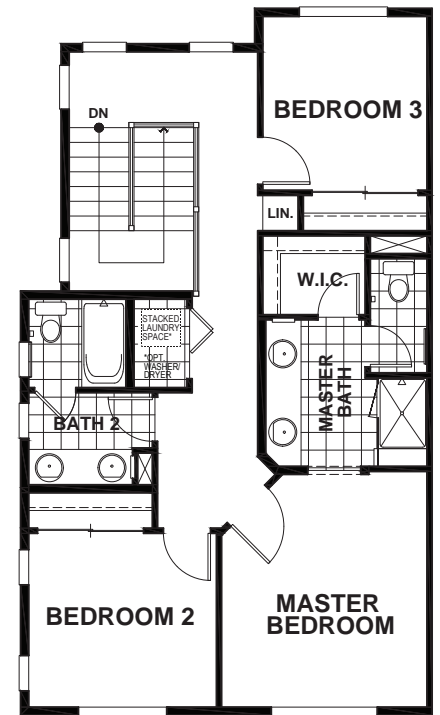

MUIR HEIGHTS - BRIONES ALT 1

APPROX 1,382 SQ FT | 4 BEDROOMS | 3 BATHS

LOWER

MAIN

UPPER

BUILDING A

Seeno Homes and Discovery Homes reserve the right to modify features, specifications, plans, elevations and pricing without notice and/or obligation. Standards and optional specifications vary per plan type. All square footage is approximate. Not all features are available in all plans. Entry, porches, ceilings, window sizes and wall configurations vary per plan and elevation. All renderings, maps, displays and handouts are for illustration purposes only and may not accurately depict the actual condition of the item being represented. See our sales representatives for details. Prices subject to change without notice. DRE#01519331