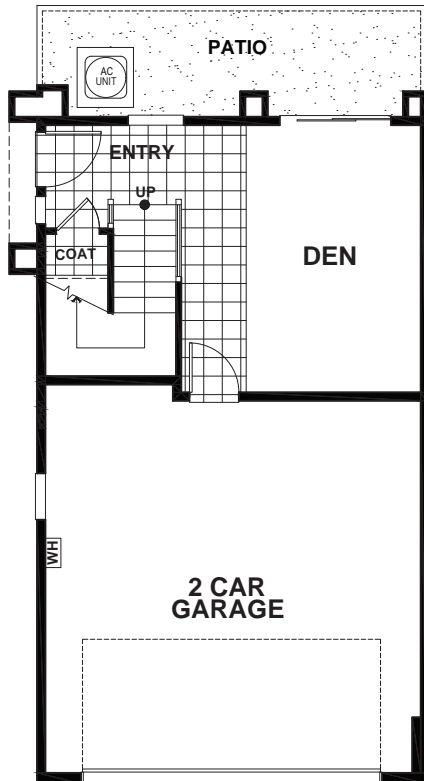

MUIR HEIGHTS - BRIONES ALT 1

APPROX 1,382 SQ FT | 4 BEDROOMS | 3 BATHS

LOWER

MAIN

UPPER

BUILDING A

Seeno Homes and Discovery Homes reserve the right to modify features, specifications, plans, elevations and pricing without notice and/or obligation. Standards and optional specifications vary per plan type. All square footage is approximate. Not all features are available in all plans. Entry, porches, ceilings, window sizes and wall configurations vary per plan and elevation. All renderings, maps, displays and handouts are for illustration purposes only and may not accurately depict the actual condition of the item being represented. See our sales representatives for details. Prices subject to change without notice. DRE#01519331