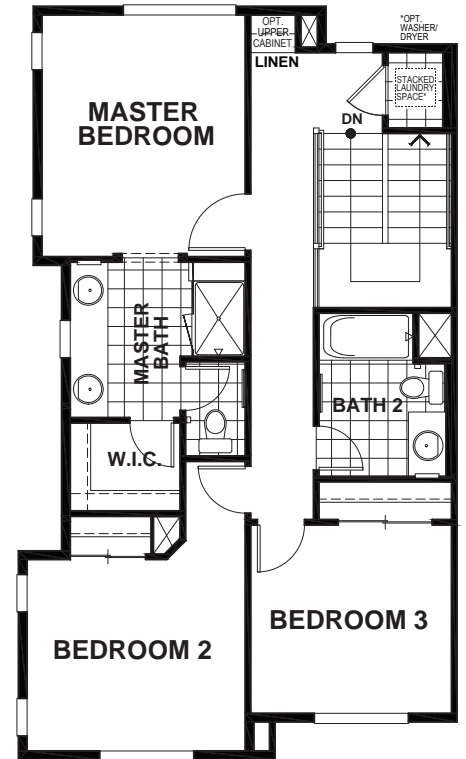

MUIR HEIGHTS - BRIONES

APPROX 1,382 SQ FT | 4 BEDROOMS | 3 BATHS

LOWER

MAIN

UPPER

BUILDING A

Seeno Homes and Discovery Homes reserve the right to modify features, specifications, plans, elevations and pricing without notice and/or obligation. Standards and optional specifications vary per plan type. All square footage is approximate. Not all features are available in all plans. Entry, porches, ceilings, window sizes and wall configurations vary per plan and elevation. All renderings, maps, displays and handouts are for illustration purposes only and may not accurately depict the actual condition of the item being represented. See our sales representatives for details. Prices subject to change without notice. DRE#01519331