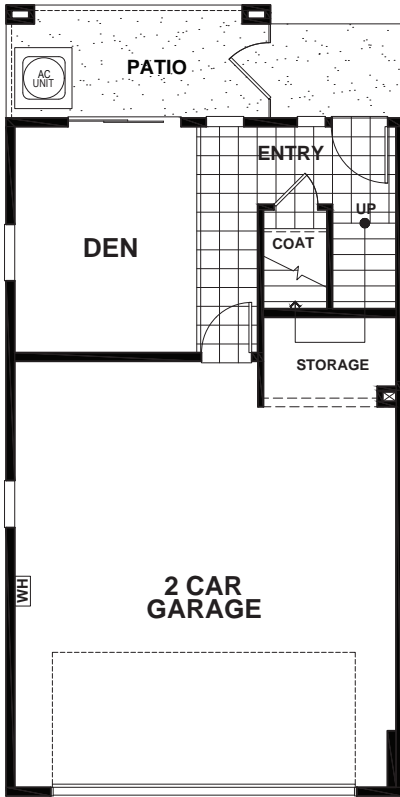

MUIR HEIGHTS - BRIONES

APPROX 1,382 SQ FT | 4 BEDROOMS | 3 BATHS

LOWER

MAIN

UPPER

BUILDING A

Seeno Homes and Discovery Homes reserve the right to modify features, specifications, plans, elevations and pricing without notice and/or obligation. Standards and optional specifications vary per plan type. All square footage is approximate. Not all features are available in all plans. Entry, porches, ceilings, window sizes and wall configurations vary per plan and elevation. All renderings, maps, displays and handouts are for illustration purposes only and may not accurately depict the actual condition of the item being represented. See our sales representatives for details. Prices subject to change without notice. DRE#01519331