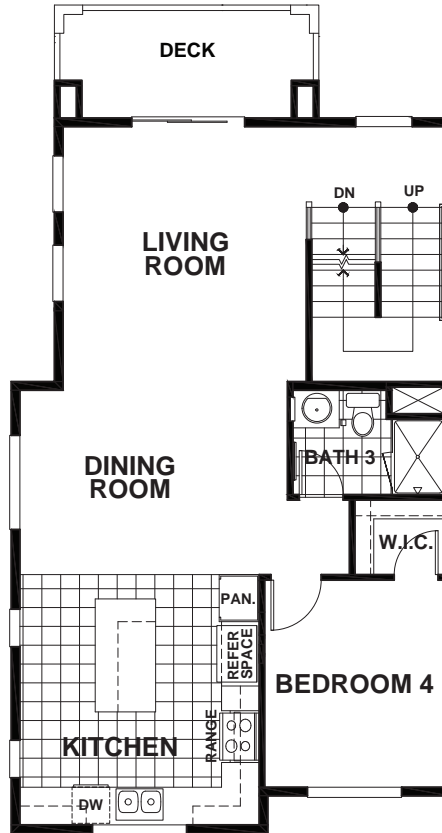

MUIR HEIGHTS - BRIONES

APPROX 1,382 SQ FT | 4 BEDROOMS | 3 BATHS

LOWER

MAIN

UPPER

BUILDING A

Seeno Homes and Discovery Homes reserve the right to modify features, specifications, plans, elevations and pricing without notice and/or obligation. Standards and optional specifications vary per plan type. All square footage is approximate. Not all features are available in all plans. Entry, porches, ceilings, window sizes and wall configurations vary per plan and elevation. All renderings, maps, displays and handouts are for illustration purposes only and may not accurately depict the actual condition of the item being represented. See our sales representatives for details. Prices subject to change without notice. DRE#01519331