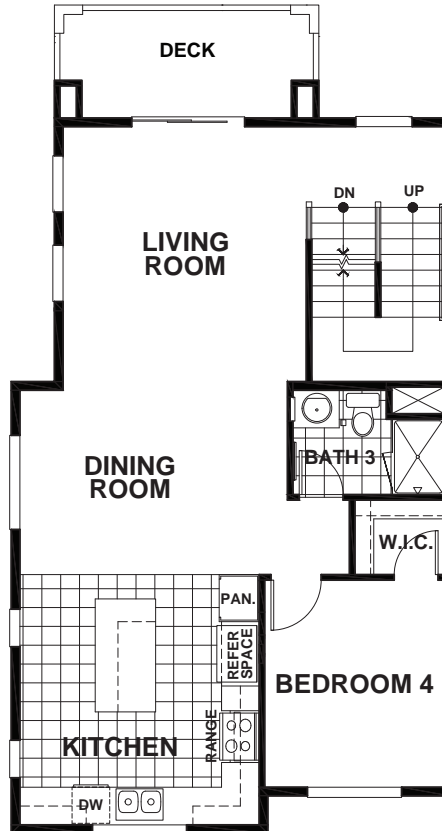

MUIR HEIGHTS - BRIONES

APPROX 1,382 SQ FT | 4 BEDROOMS | 3 BATHS

LOWER

MAIN

UPPER

BUILDING A

Discovery Homes reserve the right to modify features, specifications, plans, elevations and pricing without notice and/or obligation. Standards and optional specifications vary per plan type. All square footage is approximate. Not all features are available in all plans. Entry, porches, ceilings, window sizes and wall configurations vary per plan and elevation. All renderings, maps, displays and handouts are for illustration purposes only and may not accurately depict the actual condition of the item being represented. See our sales representatives for details. Prices subject to change without notice.