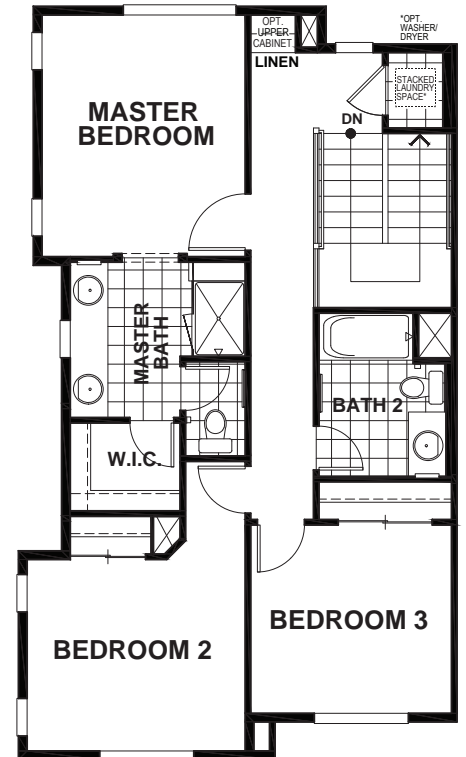

MUIR HEIGHTS - BRIONES

APPROX 1,382 SQ FT | 4 BEDROOMS | 3 BATHS

LOWER

MAIN

UPPER

BUILDING A

Discovery Homes reserve the right to modify features, specifications, plans, elevations and pricing without notice and/or obligation. Standards and optional specifications vary per plan type. All square footage is approximate. Not all features are available in all plans. Entry, porches, ceilings, window sizes and wall configurations vary per plan and elevation. All renderings, maps, displays and handouts are for illustration purposes only and may not accurately depict the actual condition of the item being represented. See our sales representatives for details. Prices subject to change without notice.