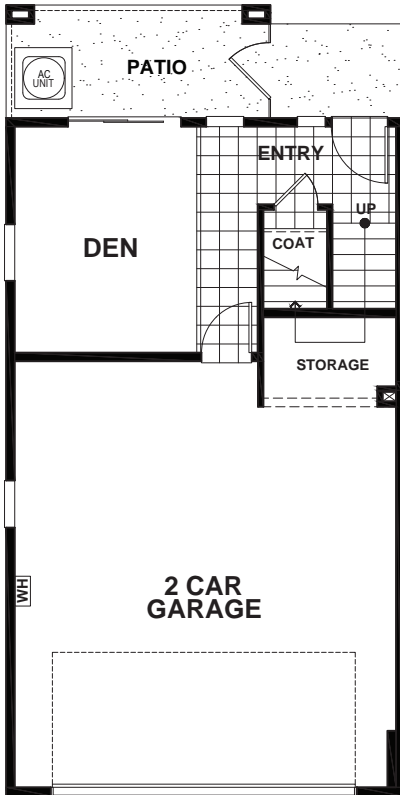

MUIR HEIGHTS - BRIONES

APPROX 1,382 SQ FT | 4 BEDROOMS | 3 BATHS

LOWER

MAIN

UPPER

BUILDING A

Discovery Homes reserve the right to modify features, specifications, plans, elevations and pricing without notice and/or obligation. Standards and optional specifications vary per plan type. All square footage is approximate. Not all features are available in all plans. Entry, porches, ceilings, window sizes and wall configurations vary per plan and elevation. All renderings, maps, displays and handouts are for illustration purposes only and may not accurately depict the actual condition of the item being represented. See our sales representatives for details. Prices subject to change without notice.