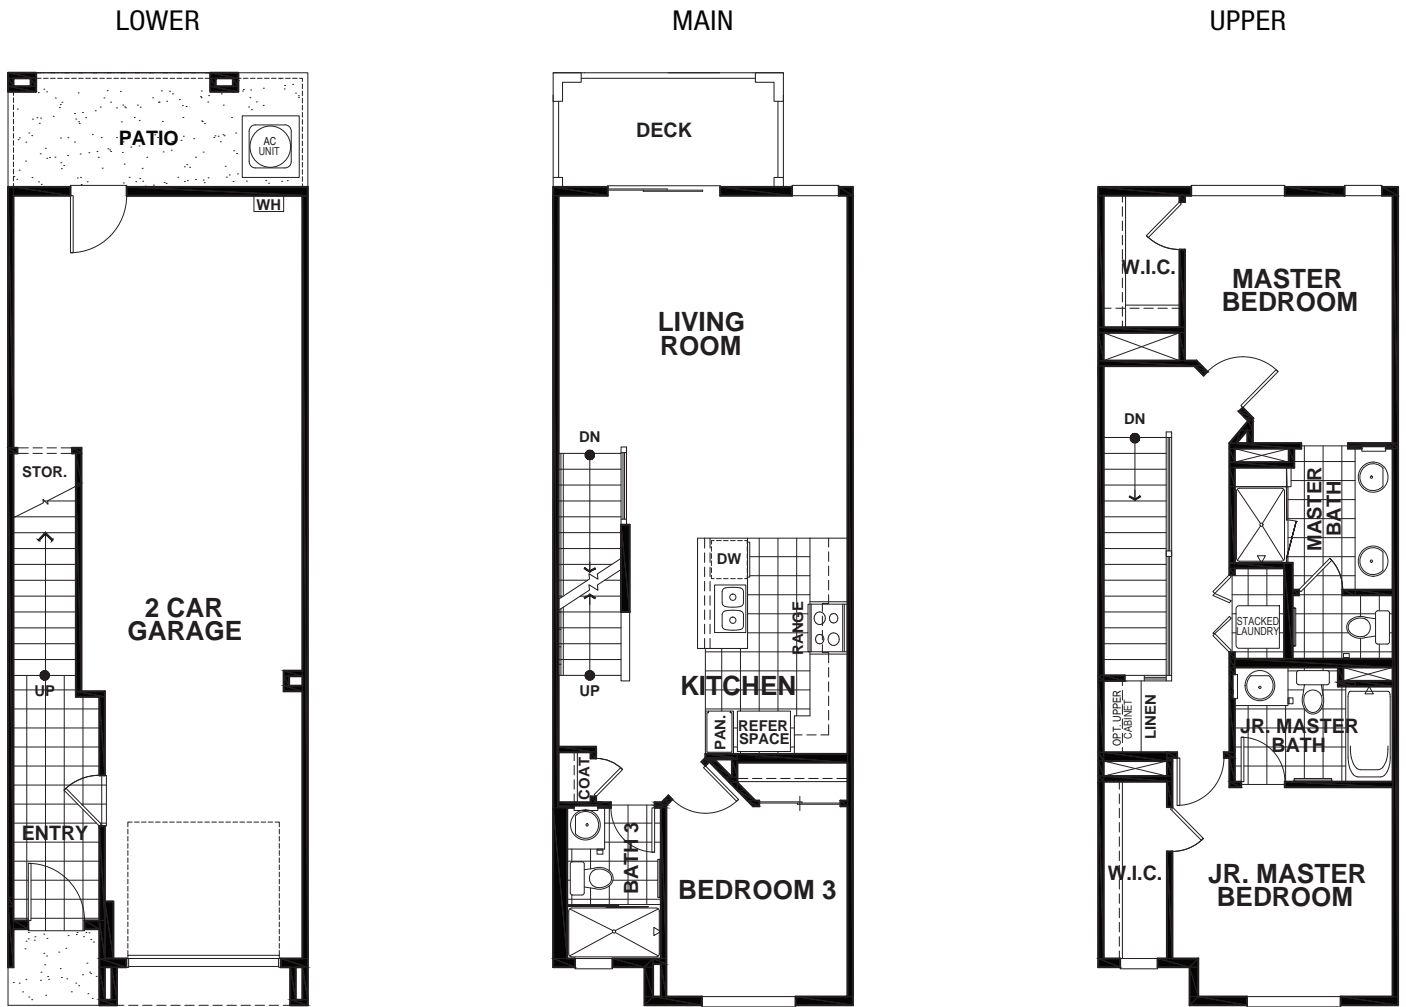

MUIR HEIGHTS - ALHAMBRA

APPROX 1,382 SQ FT | 3 BEDROOMS | 3 BATHS

BUILDING A

Discovery Homes reserve the right to modify features, specifications, plans, elevations and pricing without notice and/or obligation. Standards and optional specifications vary per plan type. All square footage is approximate. Not all features are available in all plans. Entry, porches, ceilings, window sizes and wall configurations vary per plan and elevation. All renderings, maps, displays and handouts are for illustration purposes only and may not accurately depict the actual condition of the item being represented. See our sales representatives for details. Prices subject to change without notice.