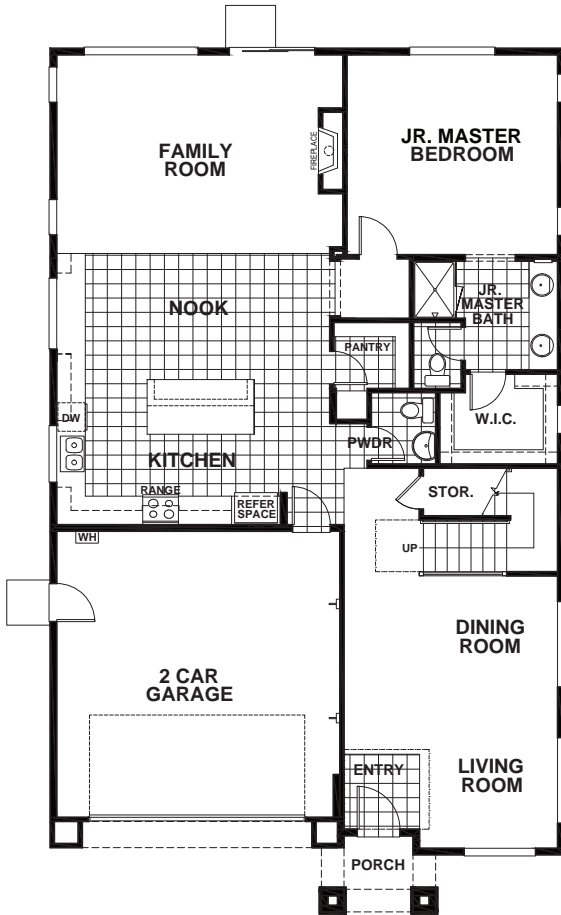

# ELLERO

APPROX 3,415 SQ FT | 5 BEDROOMS | 3.5 BATHS

FIRST

SECOND

ELEVATION A

ELEVATION B

ELEVATION C

Seeno Homes and Discovery Homes reserve the right to modify features, specifications, plans, elevations and pricing without notice and/or obligation. Standards and optional specifications vary per plan type. All square footage is approximate. Not all features are available in all plans. Entry, porches, ceilings, window sizes and wall configurations vary per plan and elevation. All renderings, maps, displays and handouts are for illustration purposes only and may not accurately depict the actual condition of the item being represented. See our sales representatives for details. Prices subject to change without notice. CA DRE#01519331