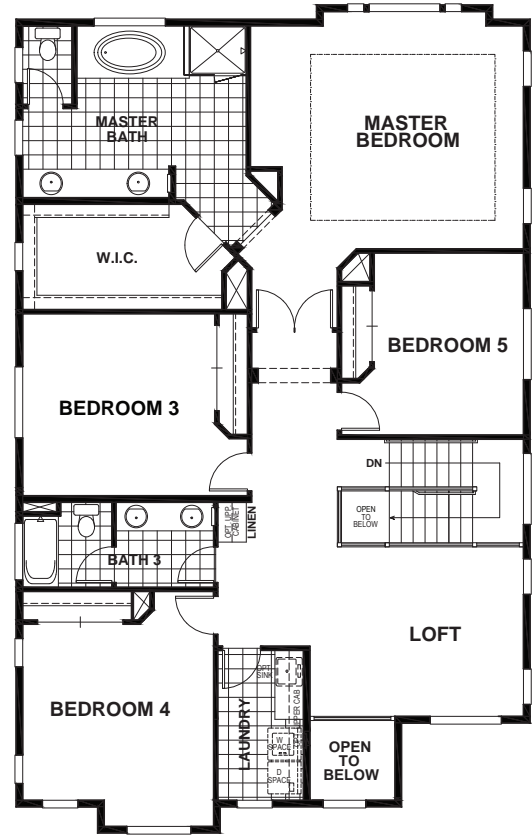

# ELLERO

APPROX 3,415 SQ FT | 5 BEDROOMS | 3.5 BATHS

FIRST

SECOND

ELEVATION A

ELEVATION B

ELEVATION C

Seeno Homes and Discovery Homes reserve the right to modify features, specifications, plans, elevations and pricing without notice and/or obligation. Standards and optional specifications vary per plan type. All square footage is approximate. Not all features are available in all plans. Entry, porches, ceilings, window sizes and wall configurations vary per plan and elevation. All renderings, maps, displays and handouts are for illustration purposes only and may not accurately depict the actual condition of the item being represented. See our sales representatives for details. Prices subject to change without notice. CA DRE#01519331