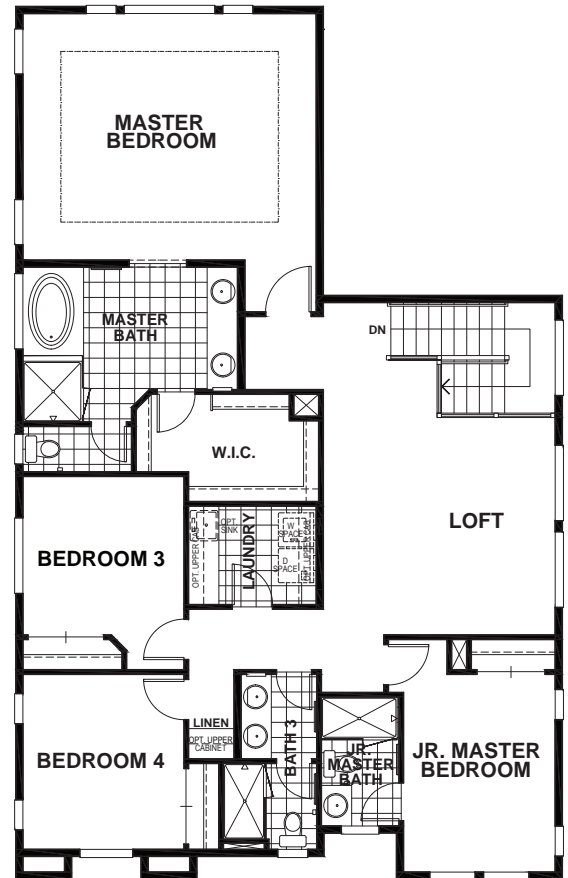

DAVOLI

APPROX 2,957 SQ FT | 5 BEDROOMS | 4 BATHS

FIRST

SECOND

ELEVATION A

ELEVATION B

ELEVATION C

Seeno Homes and Discovery Homes reserve the right to modify features, specifications, plans, elevations and pricing without notice and/or obligation. Standards and optional specifications vary per plan type. All square footage is approximate. Not all features are available in all plans. Entry, porches, ceilings, window sizes and wall configurations vary per plan and elevation. All renderings, maps, displays and handouts are for illustration purposes only and may not accurately depict the actual condition of the item being represented. See our sales representatives for details. Prices subject to change without notice. CA DRE#01519331