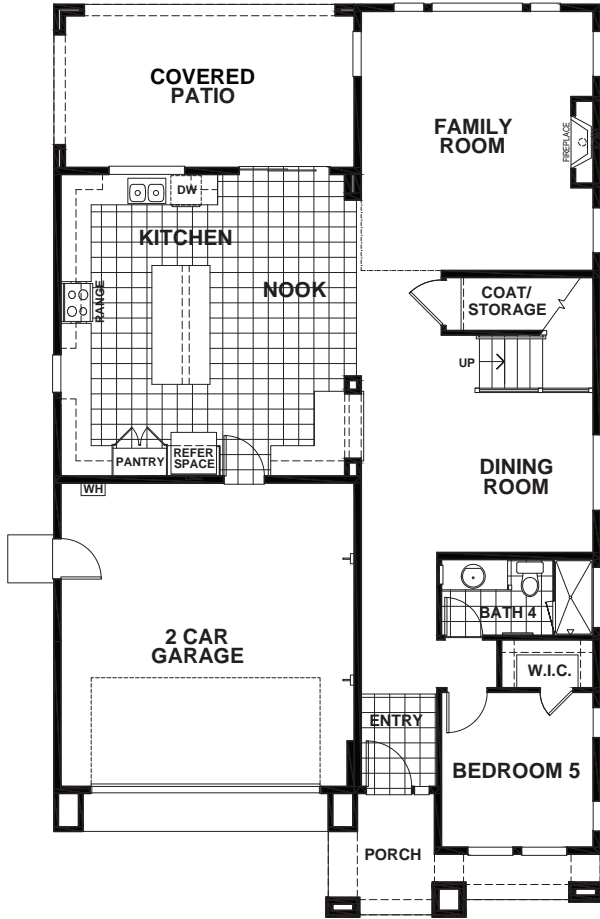

DAVOLI

APPROX 2,957 SQ FT | 5 BEDROOMS | 4 BATHS

FIRST

SECOND

ELEVATION A

ELEVATION B

ELEVATION C

Seeno Homes and Discovery Homes reserve the right to modify features, specifications, plans, elevations and pricing without notice and/or obligation. Standards and optional specifications vary per plan type. All square footage is approximate. Not all features are available in all plans. Entry, porches, ceilings, window sizes and wall configurations vary per plan and elevation. All renderings, maps, displays and handouts are for illustration purposes only and may not accurately depict the actual condition of the item being represented. See our sales representatives for details. Prices subject to change without notice. CA DRE#01519331