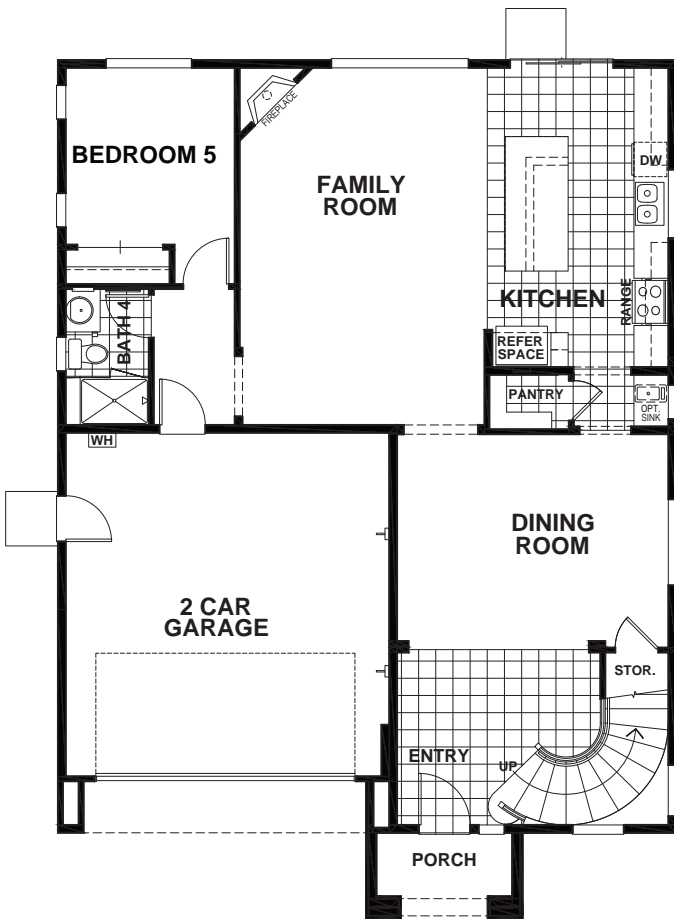

CORTELO

APPROX 2,806 SQ FT | 5 BEDROOMS | 4 BATHS

FIRST

SECOND

ELEVATION A

ELEVATION B

ELEVATION C

Seeno Homes and Discovery Homes reserve the right to modify features, specifications, plans, elevations and pricing without notice and/or obligation. Standards and optional specifications vary per plan type. All square footage is approximate. Not all features are available in all plans. Entry, porches, ceilings, window sizes and wall configurations vary per plan and elevation. All renderings, maps, displays and handouts are for illustration purposes only and may not accurately depict the actual condition of the item being represented. See our sales representatives for details. Prices subject to change without notice. CA DRE#01519331