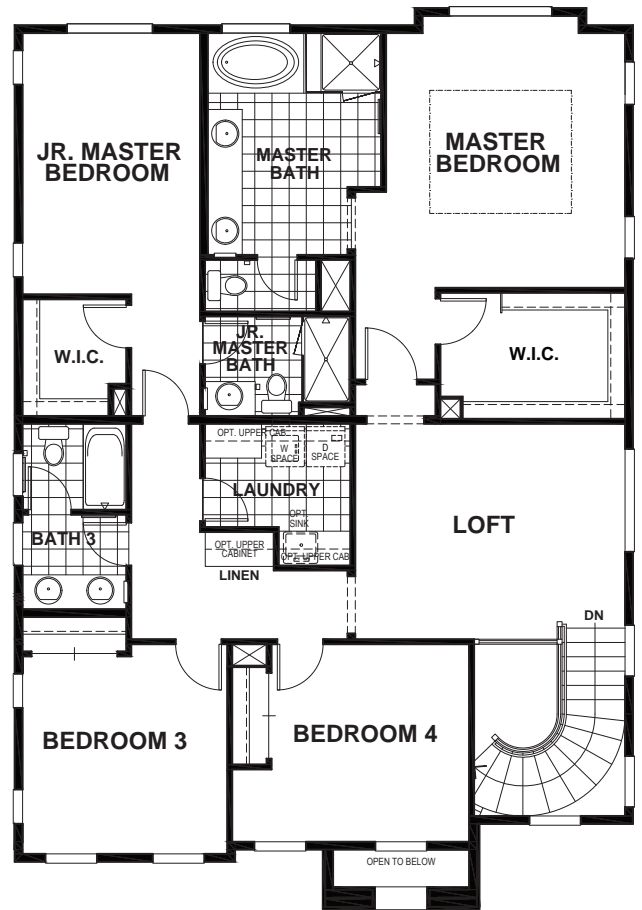

CORTELO

APPROX 2,806 SQ FT | 5 BEDROOMS | 4 BATHS

FIRST

SECOND

ELEVATION A

ELEVATION B

ELEVATION C

Seeno Homes and Discovery Homes reserve the right to modify features, specifications, plans, elevations and pricing without notice and/or obligation. Standards and optional specifications vary per plan type. All square footage is approximate. Not all features are available in all plans. Entry, porches, ceilings, window sizes and wall configurations vary per plan and elevation. All renderings, maps, displays and handouts are for illustration purposes only and may not accurately depict the actual condition of the item being represented. See our sales representatives for details. Prices subject to change without notice. CA DRE#01519331