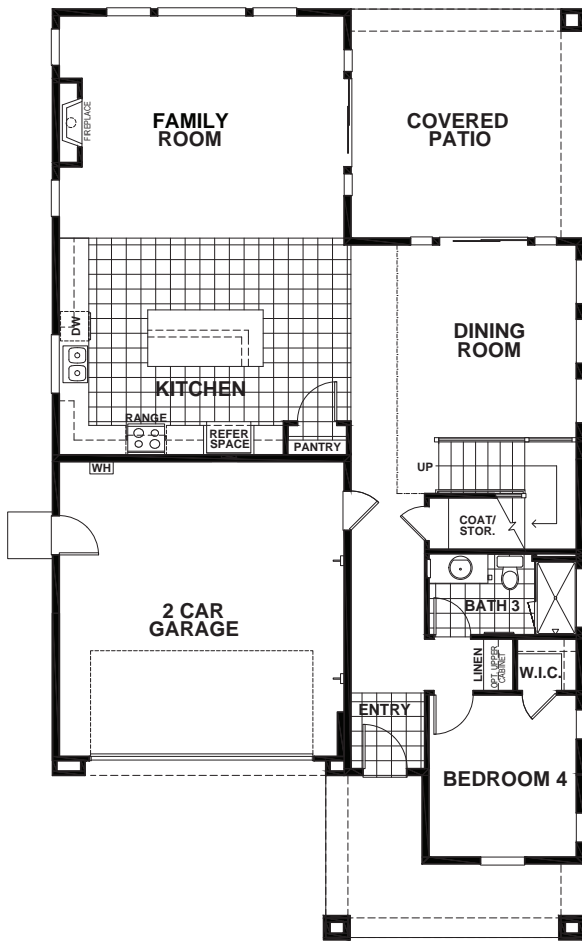

# BIANCO

APPROX 2,679 SQ FT | 4 - 5 BEDROOMS | 3 BATHS

FIRST

SECOND

ELEVATION A

ELEVATION B

ELEVATION C

Seeno Homes and Discovery Homes reserve the right to modify features, specifications, plans, elevations and pricing without notice and/or obligation. Standards and optional specifications vary per plan type. All square footage is approximate. Not all features are available in all plans. Entry, porches, ceilings, window sizes and wall configurations vary per plan and elevation. All renderings, maps, displays and handouts are for illustration purposes only and may not accurately depict the actual condition of the item being represented. See our sales representatives for details. Prices subject to change without notice. CA DRE#01519331