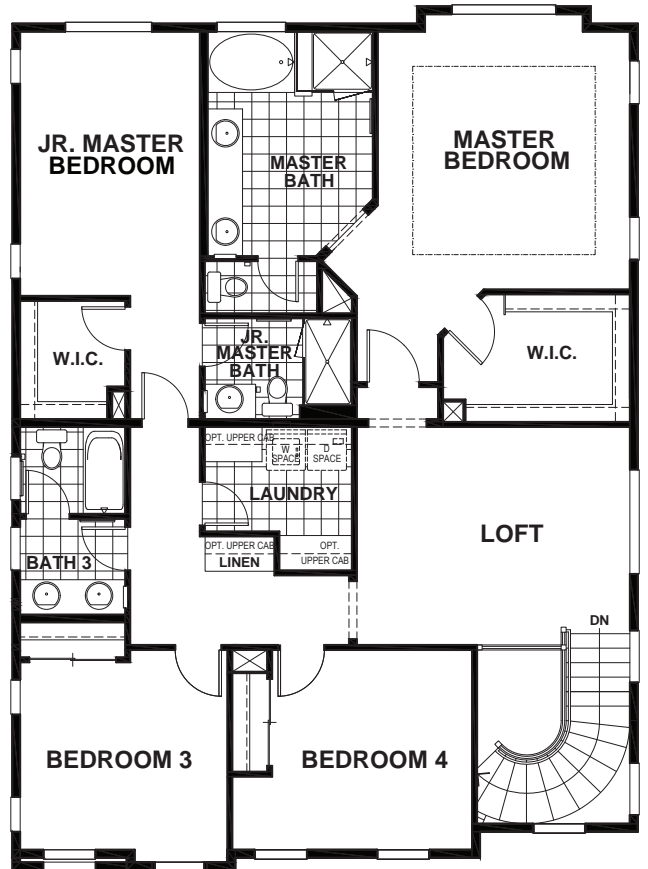

# THE COVE

APPROX 2,812 SQ FT | 5 BEDROOMS | 3 BATHS

FIRST

SECOND

ELEVATION A

ELEVATION B

ELEVATION C

Seeno Homes and Discovery Homes reserve the right to modify features, specifications, plans, elevations and pricing without notice and/or obligation. Standards and optional specifications vary per plan type. All square footage is approximate. Not all features are available in all plans. Entry, porches, ceilings, window sizes and wall configurations vary per plan and elevation. All renderings, maps, displays and handouts are for illustration purposes only and may not accurately depict the actual condition of the item being represented. See our sales representatives for details. Prices subject to change without notice. DRE#01519331