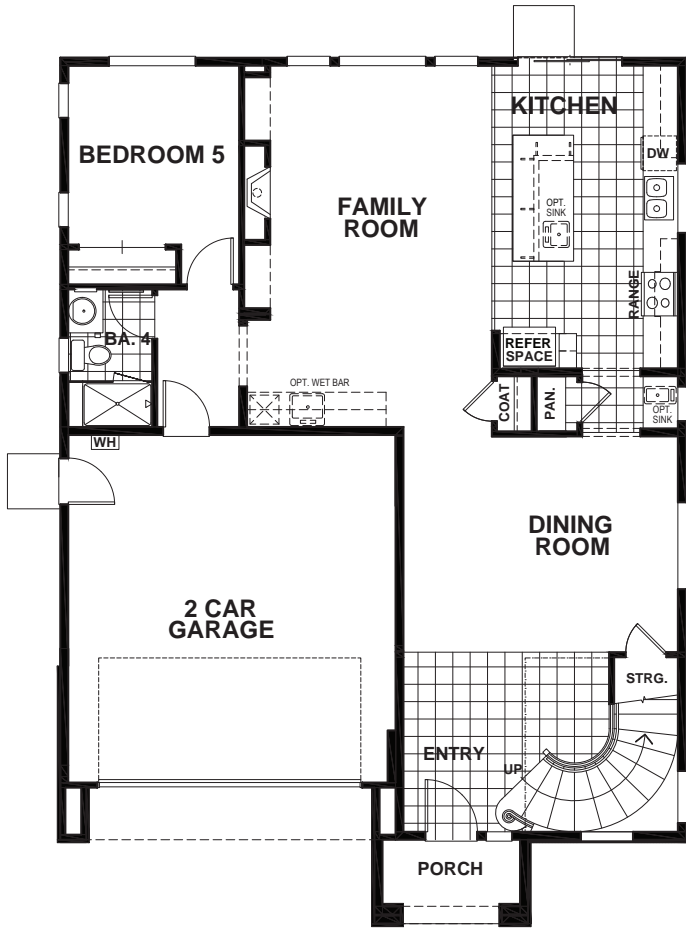

# THE COVE

APPROX 2,812 SQ FT | 5 BEDROOMS | 3 BATHS

FIRST

SECOND

ELEVATION A

ELEVATION B

ELEVATION C

Seeno Homes and Discovery Homes reserve the right to modify features, specifications, plans, elevations and pricing without notice and/or obligation. Standards and optional specifications vary per plan type. All square footage is approximate. Not all features are available in all plans. Entry, porches, ceilings, window sizes and wall configurations vary per plan and elevation. All renderings, maps, displays and handouts are for illustration purposes only and may not accurately depict the actual condition of the item being represented. See our sales representatives for details. Prices subject to change without notice. DRE#01519331