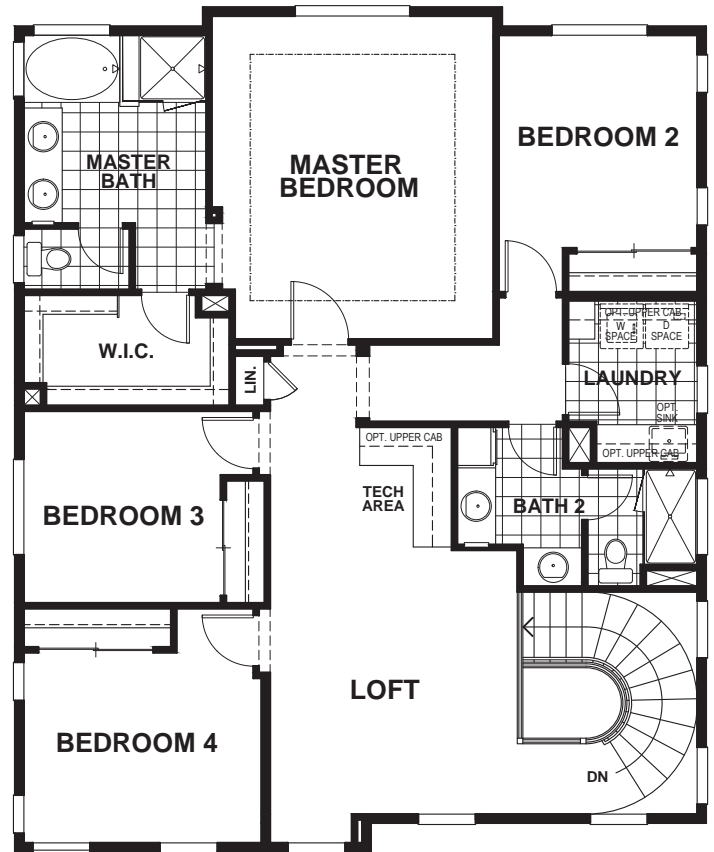

THE BROOK

APPROX 2,410 SQ FT | 4 BEDROOMS | 2.5 BATHS

FIRST

SECOND

ELEVATION A

ELEVATION B

ELEVATION C

Seeno Homes and Discovery Homes reserve the right to modify features, specifications, plans, elevations and pricing without notice and/or obligation. Standards and optional specifications vary per plan type. All square footage is approximate. Not all features are available in all plans. Entry, porches, ceilings, window sizes and wall configurations vary per plan and elevation. All renderings, maps, displays and handouts are for illustration purposes only and may not accurately depict the actual condition of the item being represented. See our sales representatives for details. Prices subject to change without notice. DRE#01519331