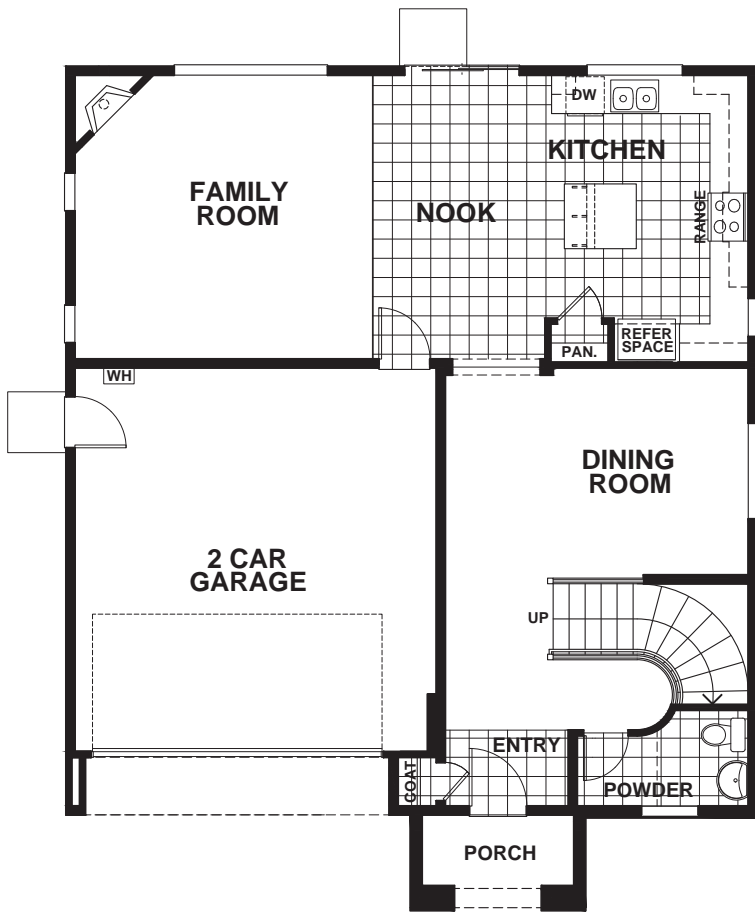

THE BROOK

APPROX 2,410 SQ FT | 4 BEDROOMS | 2.5 BATHS

FIRST

SECOND

ELEVATION A

ELEVATION B

ELEVATION C

Seeno Homes and Discovery Homes reserve the right to modify features, specifications, plans, elevations and pricing without notice and/or obligation. Standards and optional specifications vary per plan type. All square footage is approximate. Not all features are available in all plans. Entry, porches, ceilings, window sizes and wall configurations vary per plan and elevation. All renderings, maps, displays and handouts are for illustration purposes only and may not accurately depict the actual condition of the item being represented. See our sales representatives for details. Prices subject to change without notice. DRE#01519331