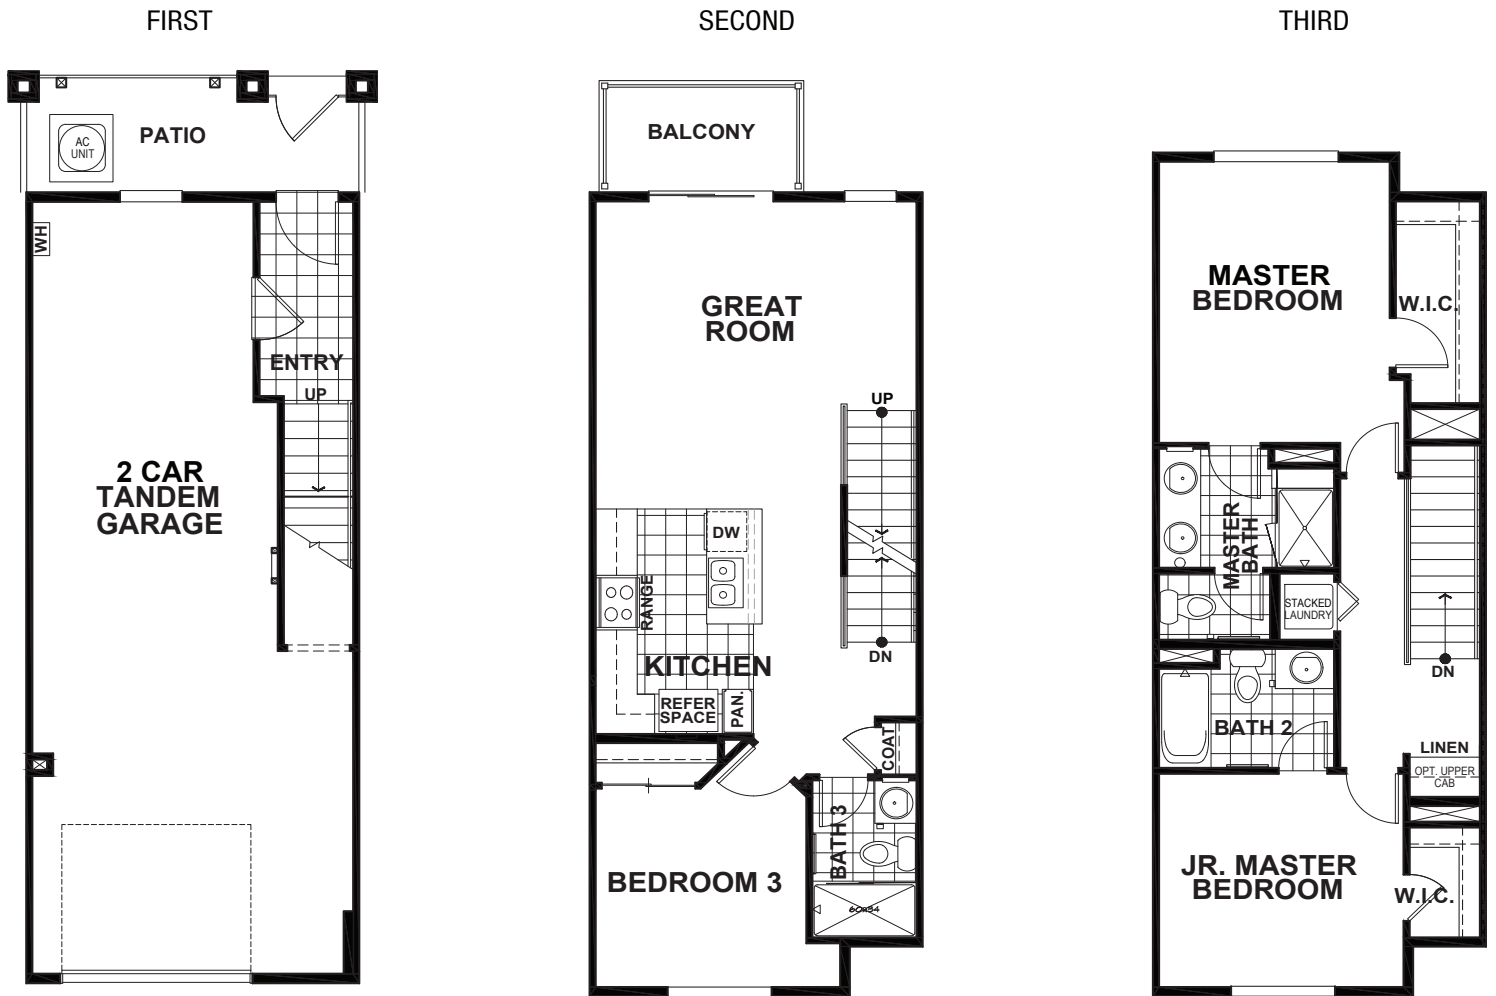

WILLOW TERRACE - RESIDENCE 1

APPROX 1,359 SQ FT | 3 BEDROOMS | 3 BATHS

Seeno Homes and Discovery Homes reserve the right to modify features, specifications, plans, elevations and pricing without notice and/or obligation. Standards and optional specifications vary per plan type. All square footage is approximate. Not all features are available in all plans. Entry, porches, ceilings, window sizes and wall configurations vary per plan and elevation. All renderings, maps, displays and handouts are for illustration purposes only and may not accurately depict the actual condition of the item being represented. See our sales representatives for details. Prices subject to change without notice. DRE#01519331