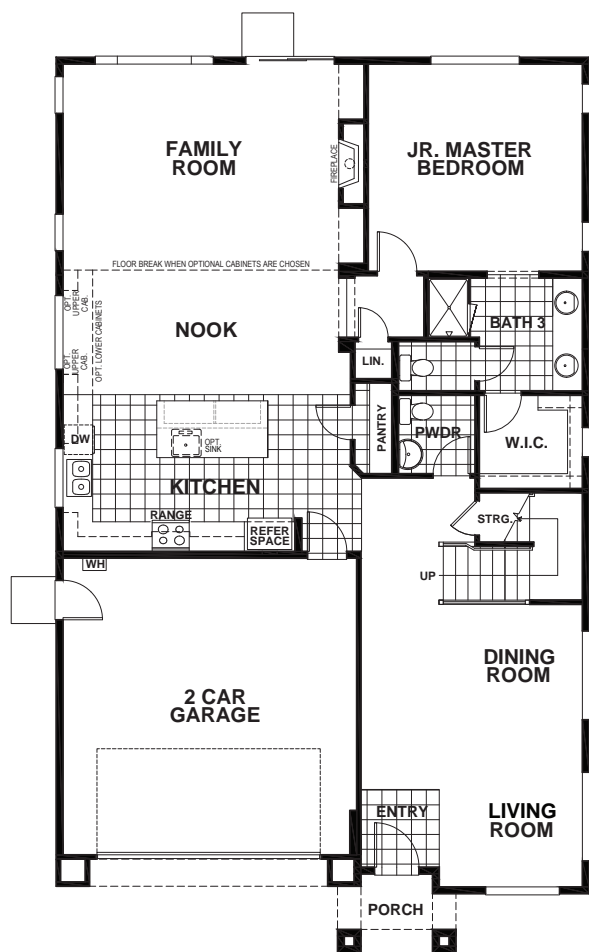

ENCLAVE AT CORDELIA - RESIDENCE 4

APPROX 3,415 SQ FT | 5 BEDROOMS | 3.5 BATHS

FIRST

SECOND

ELEVATION A

ELEVATION B

ELEVATION C

Seeno Homes and Discovery Homes reserve the right to modify features, specifications, plans, elevations and pricing without notice and/or obligation. Standards and optional specifications vary per plan type. All square footage is approximate. Not all features are available in all plans. Entry, porches, ceilings, window sizes and wall configurations vary per plan and elevation. All renderings, maps, displays and handouts are for illustration purposes only and may not accurately depict the actual condition of the item being represented. See our sales representatives for details. Prices subject to change without notice. DRE#01519331