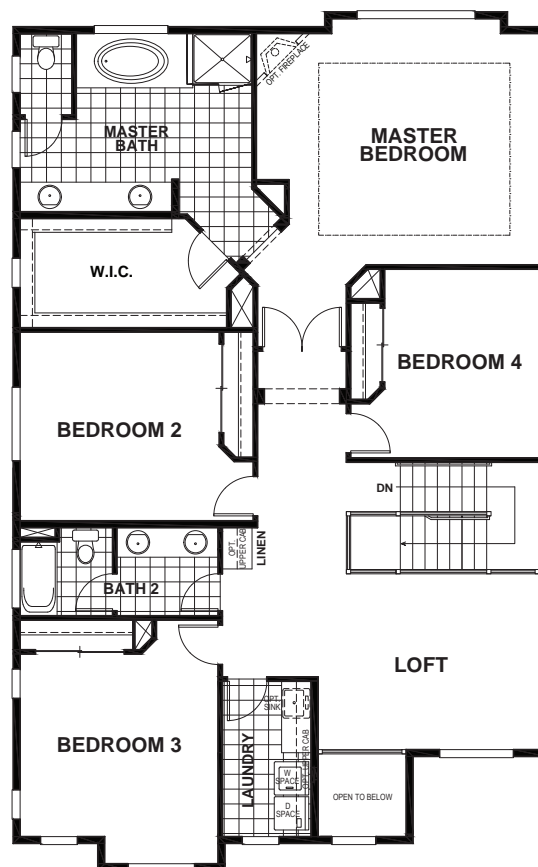

ENCLAVE AT CORDELIA - RESIDENCE 4

APPROX 3,415 SQ FT | 5 BEDROOMS | 3.5 BATHS

FIRST

SECOND

ELEVATION A

ELEVATION B

ELEVATION C

Seeno Homes and Discovery Homes reserve the right to modify features, specifications, plans, elevations and pricing without notice and/or obligation. Standards and optional specifications vary per plan type. All square footage is approximate. Not all features are available in all plans. Entry, porches, ceilings, window sizes and wall configurations vary per plan and elevation. All renderings, maps, displays and handouts are for illustration purposes only and may not accurately depict the actual condition of the item being represented. See our sales representatives for details. Prices subject to change without notice. DRE#01519331