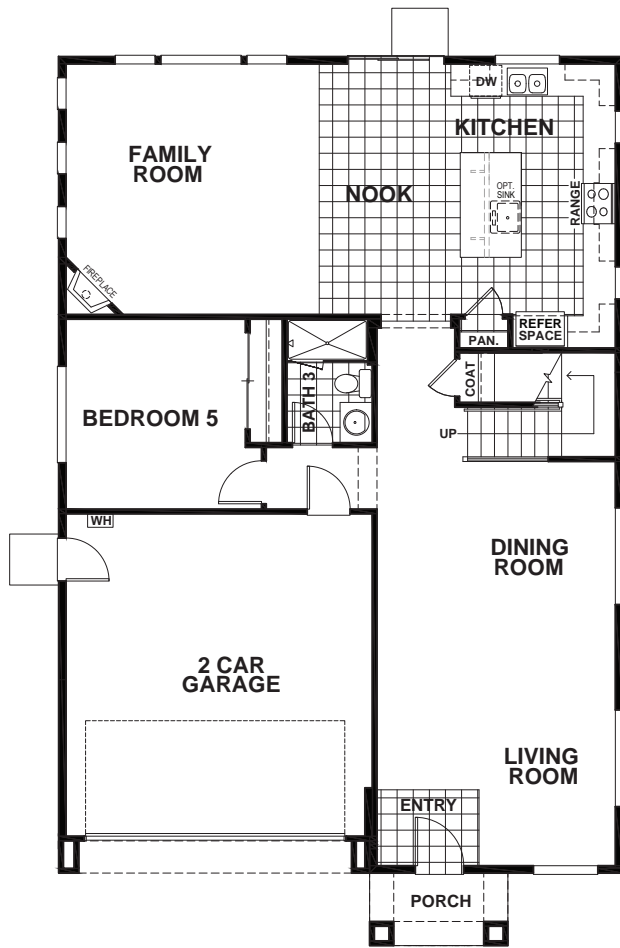

ENCLAVE AT CORDELIA - RESIDENCE 3

APPROX 3,079 SQ FT | 5 BEDROOMS | 3 BATHS

FIRST

SECOND

ELEVATION A

ELEVATION B

ELEVATION C

Seeno Homes and Discovery Homes reserve the right to modify features, specifications, plans, elevations and pricing without notice and/or obligation. Standards and optional specifications vary per plan type. All square footage is approximate. Not all features are available in all plans. Entry, porches, ceilings, window sizes and wall configurations vary per plan and elevation. All renderings, maps, displays and handouts are for illustration purposes only and may not accurately depict the actual condition of the item being represented. See our sales representatives for details. Prices subject to change without notice. DRE#01519331