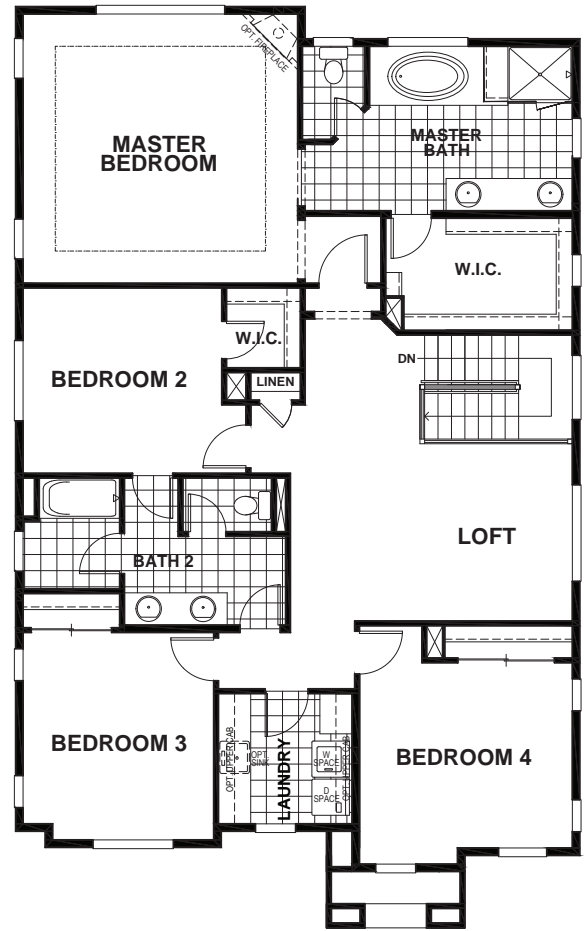

ENCLAVE AT CORDELIA - RESIDENCE 3

APPROX 3,079 SQ FT | 5 BEDROOMS | 3 BATHS

FIRST

SECOND

ELEVATION A

ELEVATION B

ELEVATION C

Seeno Homes and Discovery Homes reserve the right to modify features, specifications, plans, elevations and pricing without notice and/or obligation. Standards and optional specifications vary per plan type. All square footage is approximate. Not all features are available in all plans. Entry, porches, ceilings, window sizes and wall configurations vary per plan and elevation. All renderings, maps, displays and handouts are for illustration purposes only and may not accurately depict the actual condition of the item being represented. See our sales representatives for details. Prices subject to change without notice. DRE#01519331