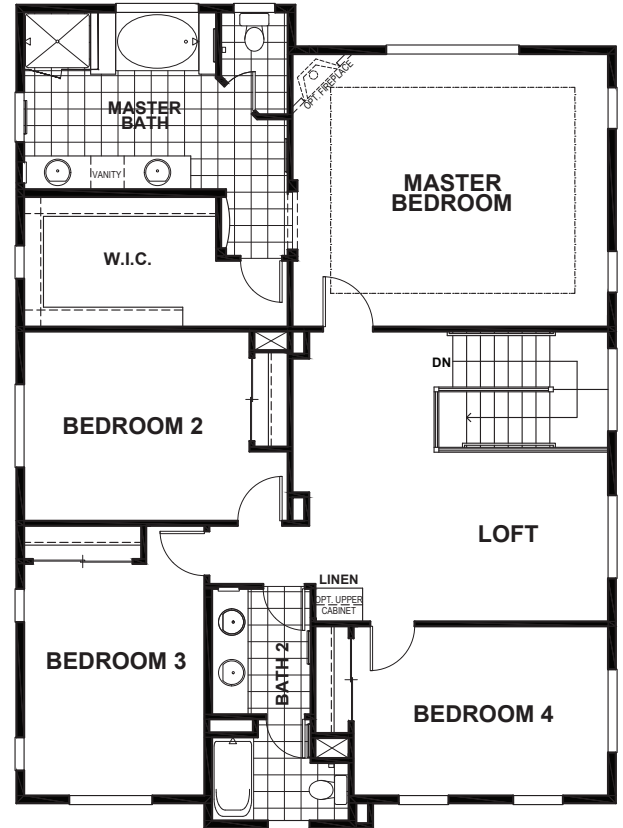

# QUAIL COVE - CORA

APPROX 2,798 SQ FT | 5 BEDROOMS | 3.5 BATHS

FIRST

SECOND

ELEVATION A

ELEVATION B

ELEVATION C

Seeno Homes and Discovery Homes reserve the right to modify features, specifications, plans, elevations and pricing without notice and/or obligation. Standards and optional specifications vary per plan type. All square footage is approximate. Not all features are available in all plans. Entry, porches, ceilings, window sizes and wall configurations vary per plan and elevation. All renderings, maps, displays and handouts are for illustration purposes only and may not accurately depict the actual condition of the item being represented. See our sales representatives for details. Prices subject to change without notice. DRE#01519331