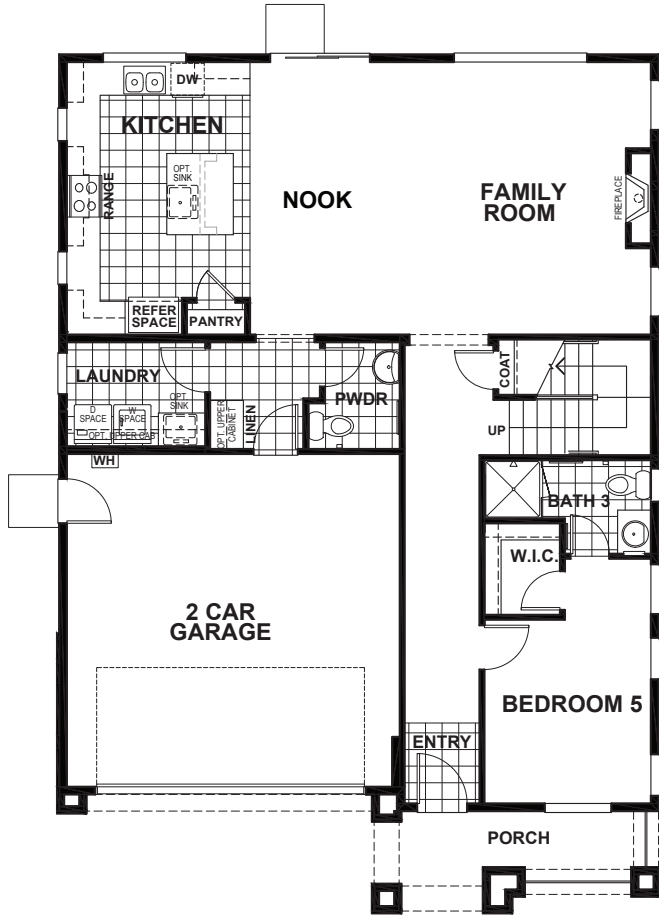

# QUAIL COVE - CORA

APPROX 2,798 SQ FT | 5 BEDROOMS | 3.5 BATHS

FIRST

SECOND

ELEVATION A

ELEVATION B

ELEVATION C

Seeno Homes and Discovery Homes reserve the right to modify features, specifications, plans, elevations and pricing without notice and/or obligation. Standards and optional specifications vary per plan type. All square footage is approximate. Not all features are available in all plans. Entry, porches, ceilings, window sizes and wall configurations vary per plan and elevation. All renderings, maps, displays and handouts are for illustration purposes only and may not accurately depict the actual condition of the item being represented. See our sales representatives for details. Prices subject to change without notice. DRE#01519331