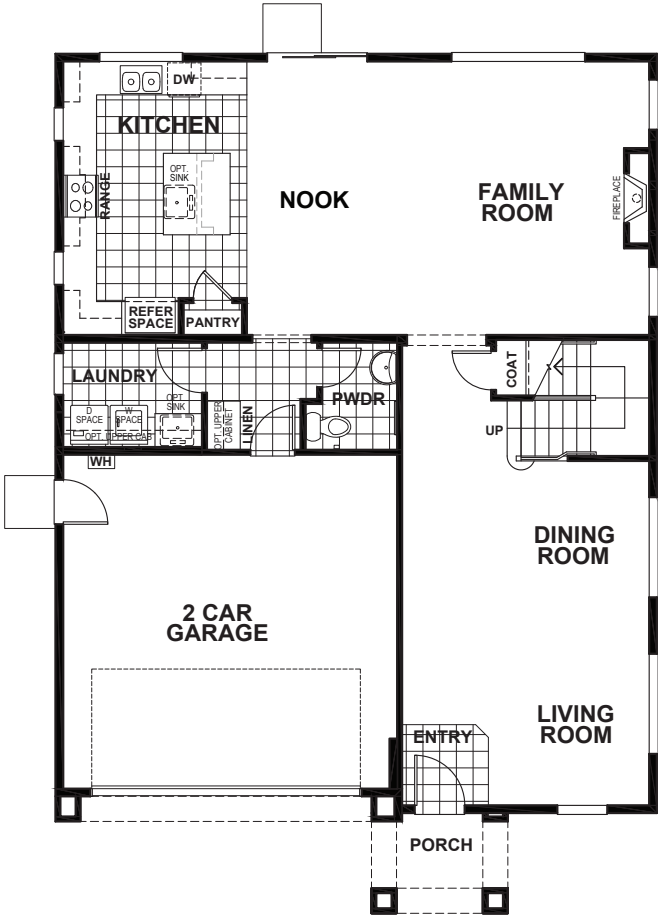

# QUAIL COVE - BRYCE

APPROX 2,775 SQ FT | 4 BEDROOMS | 2.5 BATHS

FIRST

SECOND

ELEVATION A

ELEVATION B

ELEVATION C

Seeno Homes and Discovery Homes reserve the right to modify features, specifications, plans, elevations and pricing without notice and/or obligation. Standards and optional specifications vary per plan type. All square footage is approximate. Not all features are available in all plans. Entry, porches, ceilings, window sizes and wall configurations vary per plan and elevation. All renderings, maps, displays and handouts are for illustration purposes only and may not accurately depict the actual condition of the item being represented. See our sales representatives for details. Prices subject to change without notice. DRE#01519331