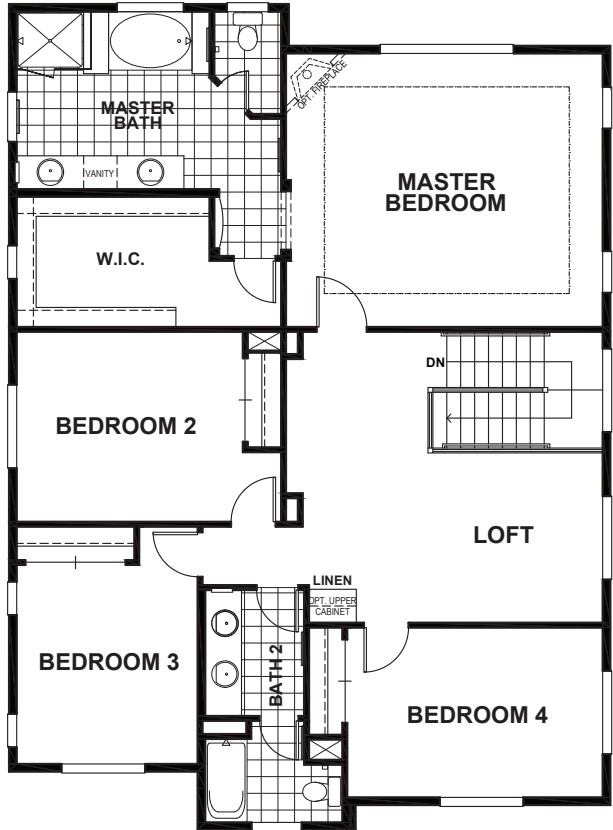

# QUAIL COVE - BRYCE

APPROX 2,775 SQ FT | 4 BEDROOMS | 2.5 BATHS

FIRST

SECOND

ELEVATION A

ELEVATION B

ELEVATION C

Seeno Homes and Discovery Homes reserve the right to modify features, specifications, plans, elevations and pricing without notice and/or obligation. Standards and optional specifications vary per plan type. All square footage is approximate. Not all features are available in all plans. Entry, porches, ceilings, window sizes and wall configurations vary per plan and elevation. All renderings, maps, displays and handouts are for illustration purposes only and may not accurately depict the actual condition of the item being represented. See our sales representatives for details. Prices subject to change without notice. DRE#01519331