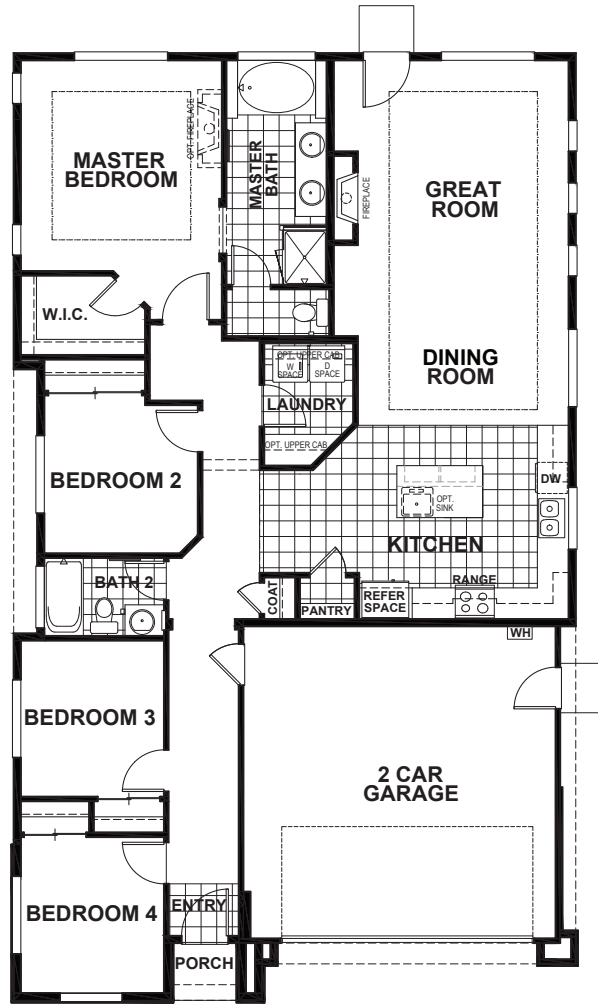

# QUAIL COVE - AIDEN

APPROX 1,666 SQ FT | 4 BEDROOMS | 2 BATHS

ELEVATION A

ELEVATION B

ELEVATION C

Seeno Homes and Discovery Homes reserve the right to modify features, specifications, plans, elevations and pricing without notice and/or obligation. Standards and optional specifications vary per plan type. All square footage is approximate. Not all features are available in all plans. Entry, porches, ceilings, window sizes and wall configurations vary per plan and elevation. All renderings, maps, displays and handouts are for illustration purposes only and may not accurately depict the actual condition of the item being represented. See our sales representatives for details. Prices subject to change without notice. DRE#01519331