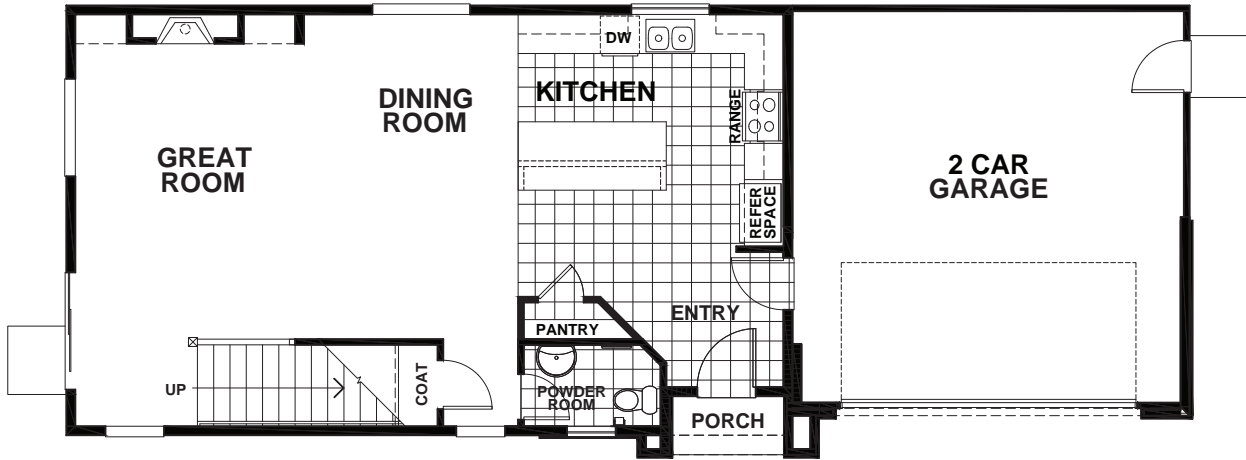

LIBERTY - CANON

APPROX 1,987 SQ FT | 4 BEDROOMS | 2.5 BATHS

FIRST

(*) ENHANCEMENTS AT CENTRAL AVE STREET VIEW

SECOND

ELEVATION A

ELEVATION B

ELEVATION C

Seeno Homes and Discovery Homes reserve the right to modify features, specifications, plans, elevations and pricing without notice and/or obligation. Standards and optional specifications vary per plan type. All square footage is approximate. Not all features are available in all plans. Entry, porches, ceilings, window sizes and wall configurations vary per plan and elevation. All renderings, maps, displays and handouts are for illustration purposes only and may not accurately depict the actual condition of the item being represented. See our sales representatives for details. Prices subject to change without notice. DRE#01519331