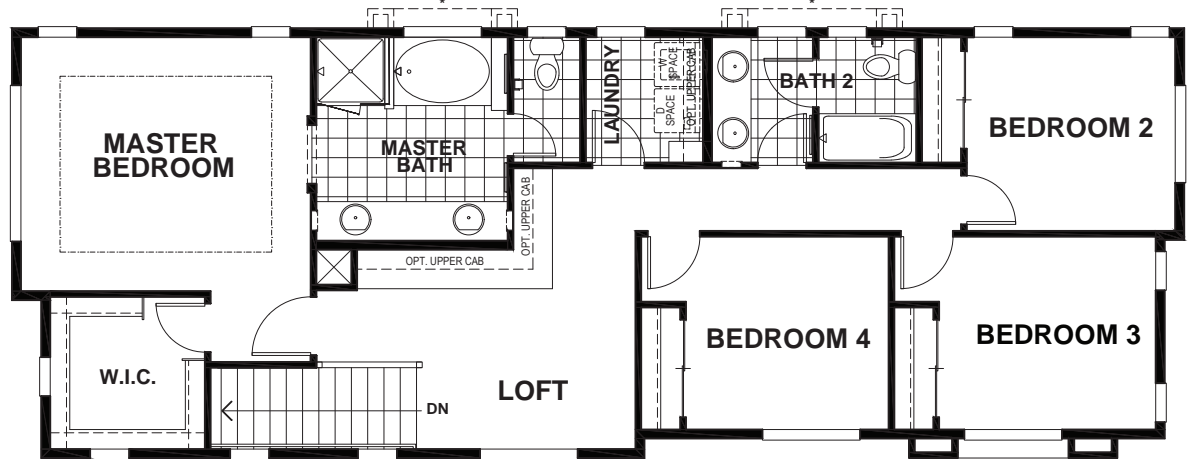

LIBERTY - CANON

APPROX 1,987 SQ FT | 4 BEDROOMS | 2.5 BATHS

FIRST

(*) ENHANCEMENTS AT CENTRAL AVE STREET VIEW

SECOND

ELEVATION A

ELEVATION B

ELEVATION C

Seeno Homes and Discovery Homes reserve the right to modify features, specifications, plans, elevations and pricing without notice and/or obligation. Standards and optional specifications vary per plan type. All square footage is approximate. Not all features are available in all plans. Entry, porches, ceilings, window sizes and wall configurations vary per plan and elevation. All renderings, maps, displays and handouts are for illustration purposes only and may not accurately depict the actual condition of the item being represented. See our sales representatives for details. Prices subject to change without notice. DRE#01519331