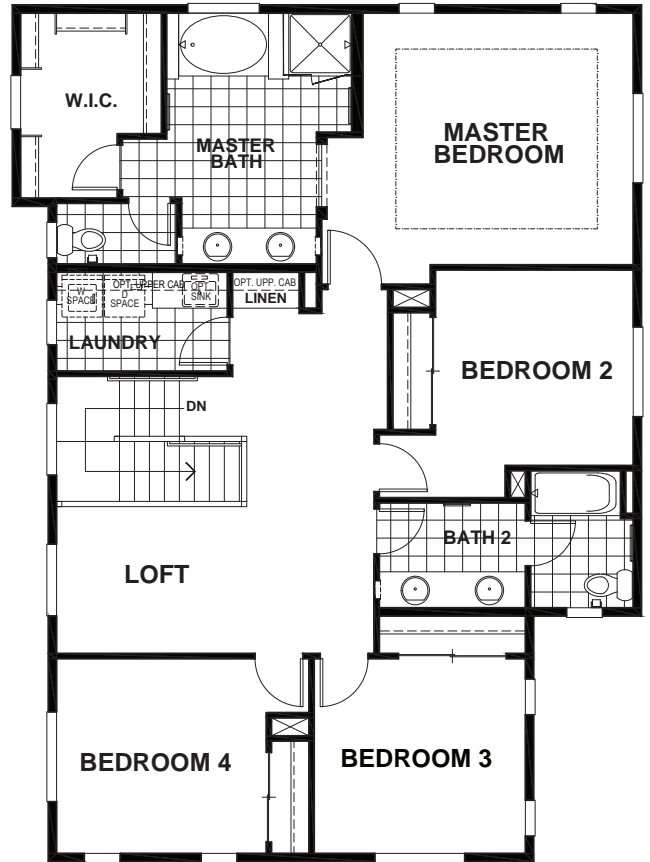

LIBERTY - DELTA

APPROX 2,487 SQ FT | 5 BEDROOMS | 3.5 BATHS

FIRST

SECOND

ELEVATION A

ELEVATION B

ELEVATION C

Seeno Homes and Discovery Homes reserve the right to modify features, specifications, plans, elevations and pricing without notice and/or obligation. Standards and optional specifications vary per plan type. All square footage is approximate. Not all features are available in all plans. Entry, porches, ceilings, window sizes and wall configurations vary per plan and elevation. All renderings, maps, displays and handouts are for illustration purposes only and may not accurately depict the actual condition of the item being represented. See our sales representatives for details. Prices subject to change without notice. DRE#01519331