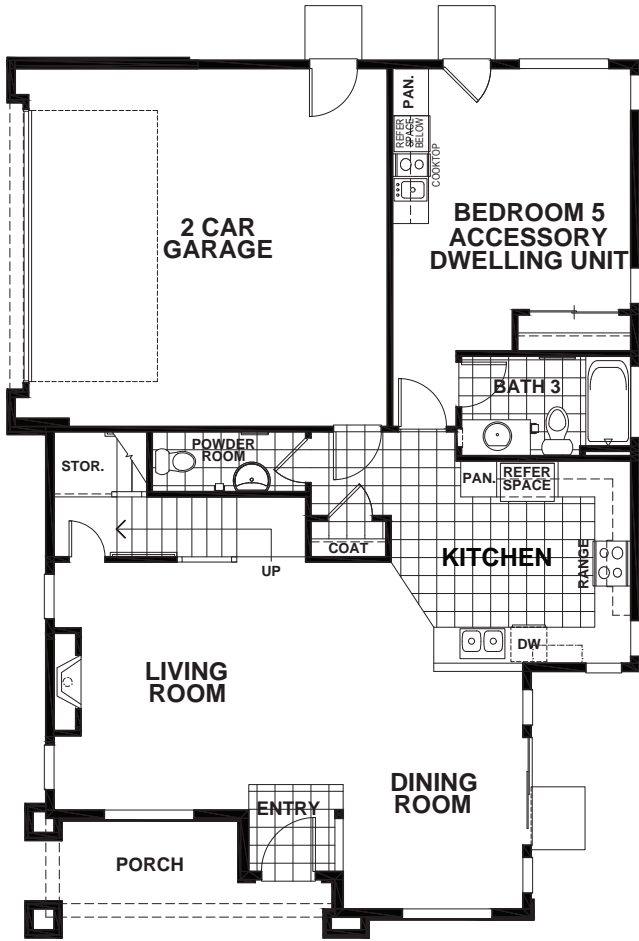

LIBERTY - DELTA

APPROX 2,487 SQ FT | 5 BEDROOMS | 3.5 BATHS

FIRST

SECOND

ELEVATION A

ELEVATION B

ELEVATION C

Seeno Homes and Discovery Homes reserve the right to modify features, specifications, plans, elevations and pricing without notice and/or obligation. Standards and optional specifications vary per plan type. All square footage is approximate. Not all features are available in all plans. Entry, porches, ceilings, window sizes and wall configurations vary per plan and elevation. All renderings, maps, displays and handouts are for illustration purposes only and may not accurately depict the actual condition of the item being represented. See our sales representatives for details. Prices subject to change without notice. DRE#01519331