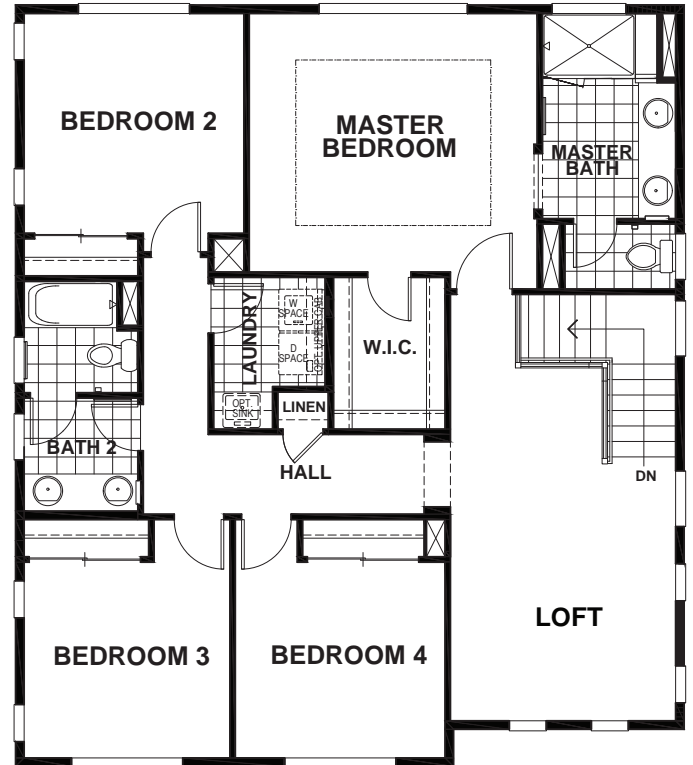

MONTECITO - CYPRESS

APPROX 2,351 SQ FT | 5 BEDROOMS | 3 BATHS

FIRST

SECOND

ELEVATION A

ELEVATION B

ELEVATION C

Seeno Homes and Discovery Homes reserve the right to modify features, specifications, plans, elevations and pricing without notice and/or obligation. Standards and optional specifications vary per plan type. All square footage is approximate. Not all features are available in all plans. Entry, porches, ceilings, window sizes and wall configurations vary per plan and elevation. All renderings, maps, displays and handouts are for illustration purposes only and may not accurately depict the actual condition of the item being represented. See our sales representatives for details. Prices subject to change without notice. DRE#01519331