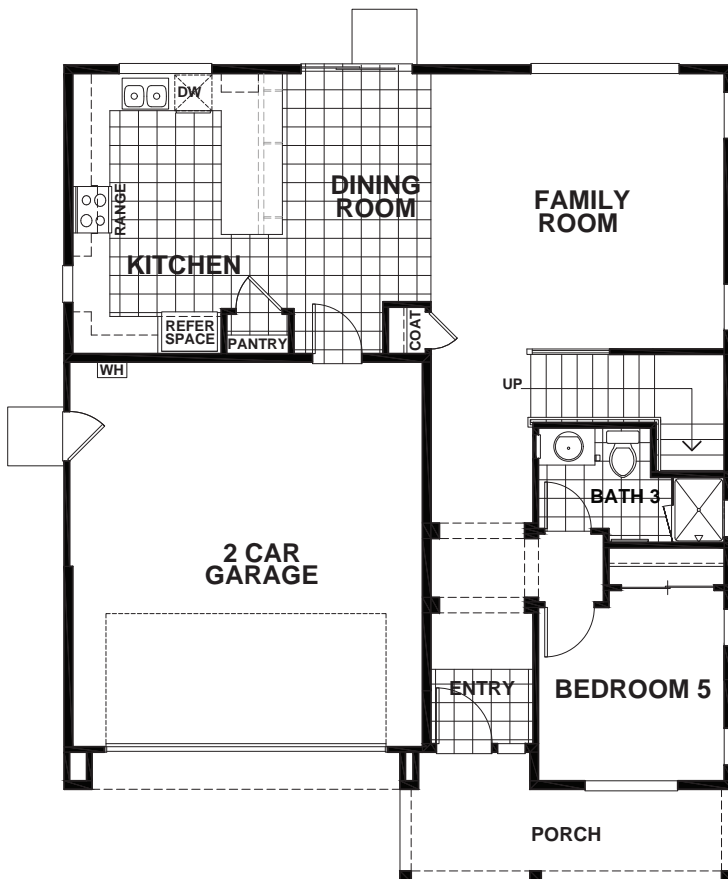

MONTECITO - CYPRESS

APPROX 2,351 SQ FT | 5 BEDROOMS | 3 BATHS

FIRST

SECOND

ELEVATION A

ELEVATION B

ELEVATION C

Seeno Homes and Discovery Homes reserve the right to modify features, specifications, plans, elevations and pricing without notice and/or obligation. Standards and optional specifications vary per plan type. All square footage is approximate. Not all features are available in all plans. Entry, porches, ceilings, window sizes and wall configurations vary per plan and elevation. All renderings, maps, displays and handouts are for illustration purposes only and may not accurately depict the actual condition of the item being represented. See our sales representatives for details. Prices subject to change without notice. DRE#01519331