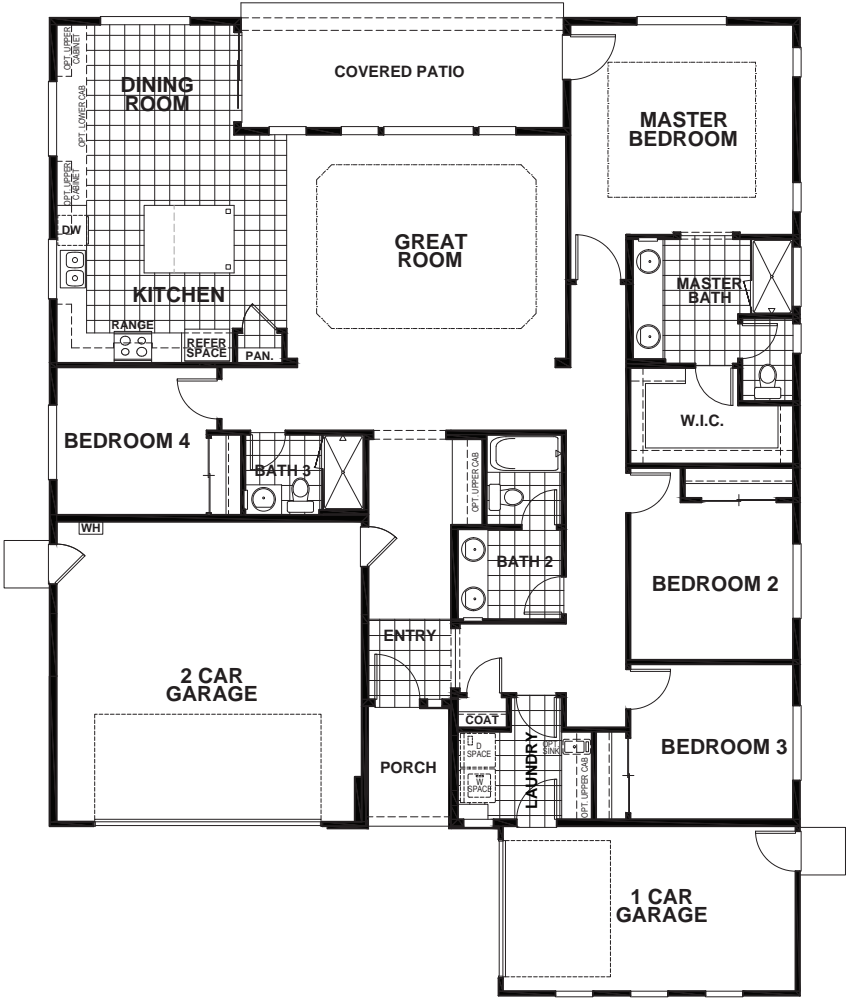

# MONTECITO - PARKER

APPROX 2,067 SQ FT | 4 BEDROOMS | 3 BATHS

ELEVATION A

ELEVATION B

ELEVATION C

Seeno Homes and Discovery Homes reserve the right to modify features, specifications, plans, elevations and pricing without notice and/or obligation. Standards and optional specifications vary per plan type. All square footage is approximate. Not all features are available in all plans. Entry, porches, ceilings, window sizes and wall configurations vary per plan and elevation. All renderings, maps, displays and handouts are for illustration purposes only and may not accurately depict the actual condition of the item being represented. See our sales representatives for details. Prices subject to change without notice. DRE#01519331