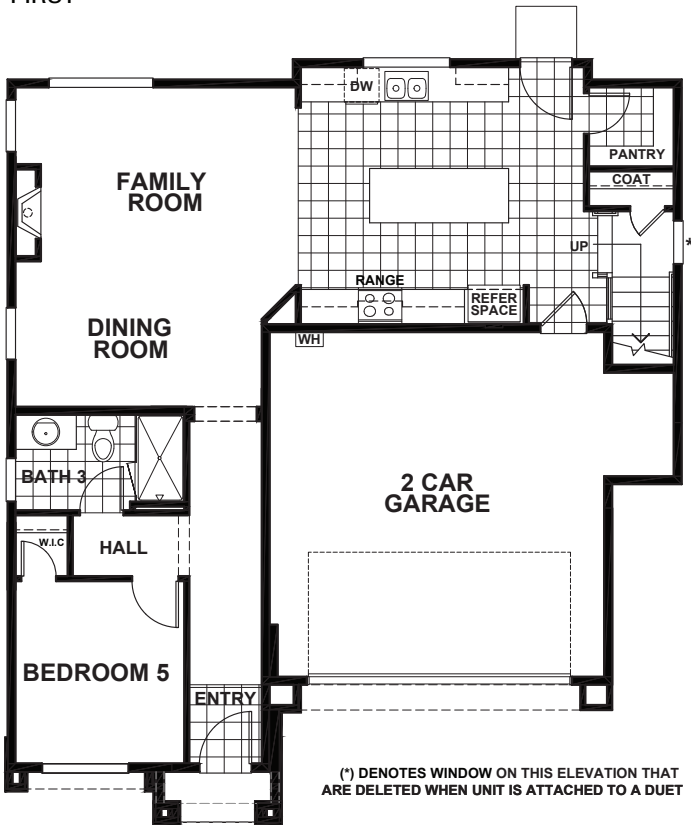

IVY CROSSING - CRISTATA

APPROX 2,382 SQ FT | 5-6 BEDROOMS | 3 BATHS

FIRST

SECOND

ELEVATION A

ELEVATION B

ELEVATION C

Seeno Homes and Discovery Homes reserve the right to modify features, specifications, plans, elevations and pricing without notice and/or obligation. Standards and optional specifications vary per plan type. All square footage is approximate. Not all features are available in all plans. Entry, porches, ceilings, window sizes and wall configurations vary per plan and elevation. All renderings, maps, displays and handouts are for illustration purposes only and may not accurately depict the actual condition of the item being represented. See our sales representatives for details. Prices subject to change without notice. DRE#01519331