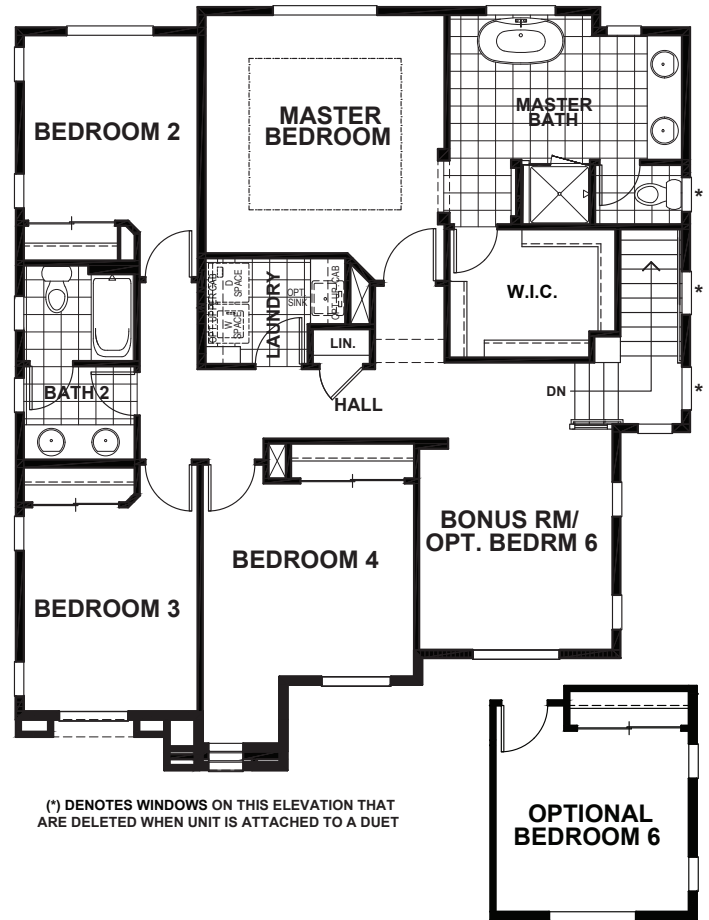

IVY CROSSING - CRISTATA

APPROX 2,382 SQ FT | 5-6 BEDROOMS | 3 BATHS

FIRST

SECOND

ELEVATION A

ELEVATION B

ELEVATION C

Seeno Homes and Discovery Homes reserve the right to modify features, specifications, plans, elevations and pricing without notice and/or obligation. Standards and optional specifications vary per plan type. All square footage is approximate. Not all features are available in all plans. Entry, porches, ceilings, window sizes and wall configurations vary per plan and elevation. All renderings, maps, displays and handouts are for illustration purposes only and may not accurately depict the actual condition of the item being represented. See our sales representatives for details. Prices subject to change without notice. DRE#01519331