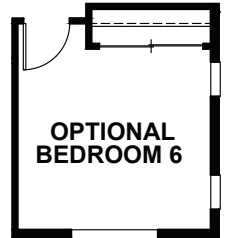

IVY CROSSING - CRISTATA

APPROX 2,382 SQ FT | 5-6 BEDROOMS | 3 BATHS

FIRST

SECOND

ELEVATION A

ELEVATION B

ELEVATION C

Seeno Homes and Discovery Homes reserve the right to modify features, specifications, plans, elevations and pricing without notice and/or obligation. Standards and optional specifications vary per plan type. All square footage is approximate. Not all features are available in all plans. Entry, porches, ceilings, window sizes and wall configurations vary per plan and elevation. All renderings, maps, displays and handouts are for illustration purposes only and may not accurately depict the actual condition of the item being represented. See our sales representatives for details. Prices subject to change without notice. DRE#01519331