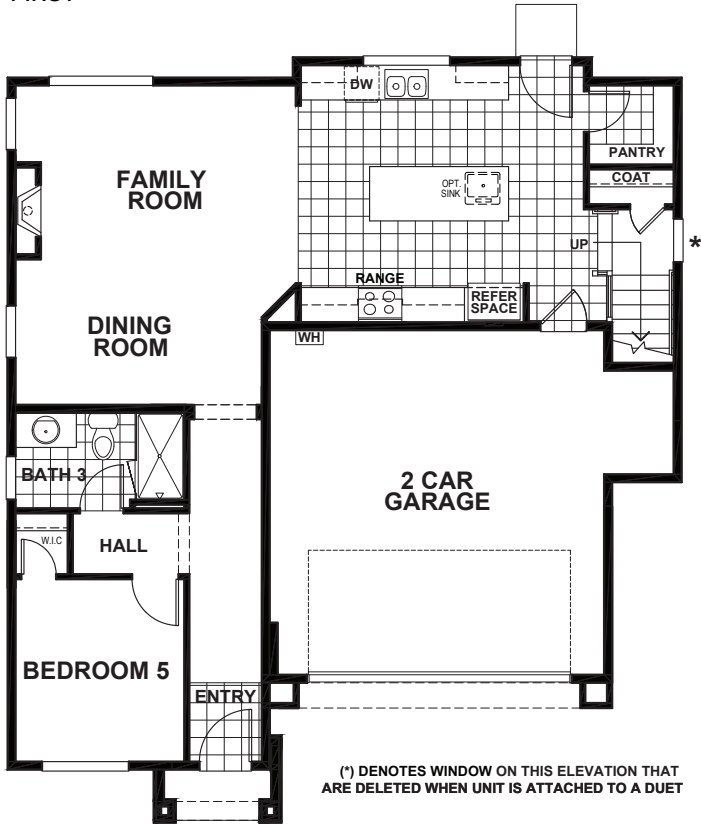

# IVY CROSSING - CRISTATA

APPROX 2,382 SQ FT | 5-6 BEDROOMS | 3 BATHS

FIRST

(\* DENOTES WINDOW ON THIS ELEVATION THAT ARE DELETED WHEN UNIT IS ATTACHED TO A DUET

SECOND

(\* DENOTES WINDOWS ON THIS ELEVATION THAT ARE DELETED WHEN UNIT IS ATTACHED TO A DUET

ELEVATION A

ELEVATION B

ELEVATION C

Seeno Homes and Discovery Homes reserve the right to modify features, specifications, plans, elevations and pricing without notice and/or obligation. Standards and optional specifications vary per plan type. All square footage is approximate. Not all features are available in all plans. Entry, porches, ceilings, window sizes and wall configurations vary per plan and elevation. All renderings, maps, displays and handouts are for illustration purposes only and may not accurately depict the actual condition of the item being represented. See our sales representatives for details. Prices subject to change without notice. DRE#01519331