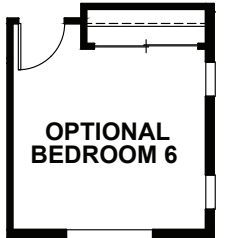

# IVY CROSSING - CRISTATA

APPROX 2,382 SQ FT | 5-6 BEDROOMS | 3 BATHS

FIRST

(\* DENOTES WINDOW ON THIS ELEVATION THAT ARE DELETED WHEN UNIT IS ATTACHED TO A DUET

SECOND

(\* DENOTES WINDOWS ON THIS ELEVATION THAT ARE DELETED WHEN UNIT IS ATTACHED TO A DUET

ELEVATION A

ELEVATION B

ELEVATION C

Seeno Homes and Discovery Homes reserve the right to modify features, specifications, plans, elevations and pricing without notice and/or obligation. Standards and optional specifications vary per plan type. All square footage is approximate. Not all features are available in all plans. Entry, porches, ceilings, window sizes and wall configurations vary per plan and elevation. All renderings, maps, displays and handouts are for illustration purposes only and may not accurately depict the actual condition of the item being represented. See our sales representatives for details. Prices subject to change without notice. DRE#01519331