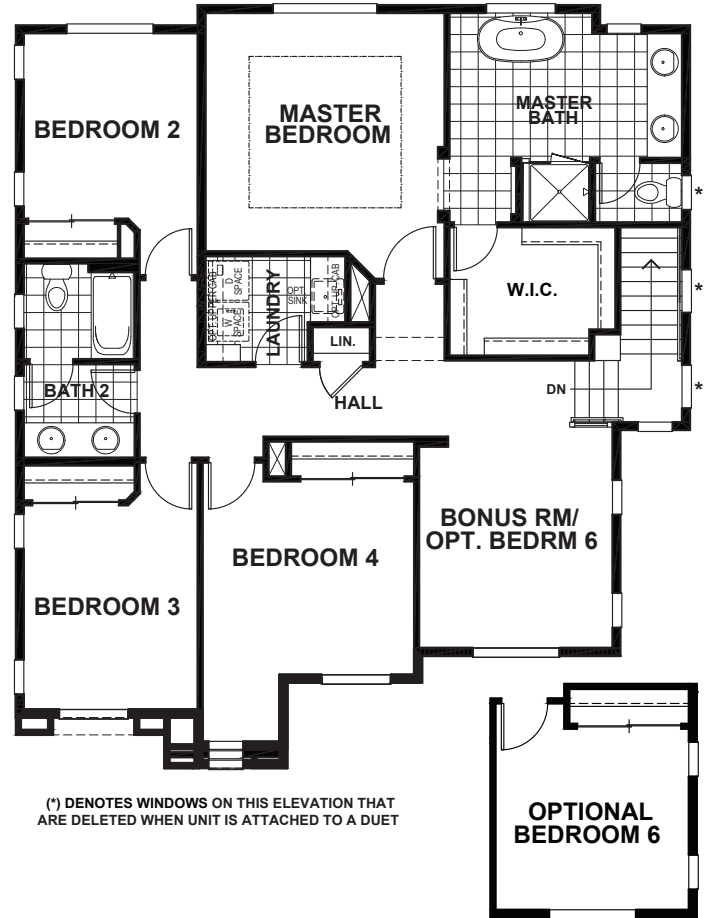

# IVY CROSSING - CRISTATA

APPROX 2,382 SQ FT | 5-6 BEDROOMS | 3 BATHS

FIRST

(\* DENOTES WINDOW ON THIS ELEVATION THAT ARE DELETED WHEN UNIT IS ATTACHED TO A DUET

SECOND

(\* DENOTES WINDOWS ON THIS ELEVATION THAT ARE DELETED WHEN UNIT IS ATTACHED TO A DUET

ELEVATION A

ELEVATION B

ELEVATION C

Seeno Homes and Discovery Homes reserve the right to modify features, specifications, plans, elevations and pricing without notice and/or obligation. Standards and optional specifications vary per plan type. All square footage is approximate. Not all features are available in all plans. Entry, porches, ceilings, window sizes and wall configurations vary per plan and elevation. All renderings, maps, displays and handouts are for illustration purposes only and may not accurately depict the actual condition of the item being represented. See our sales representatives for details. Prices subject to change without notice. DRE#01519331