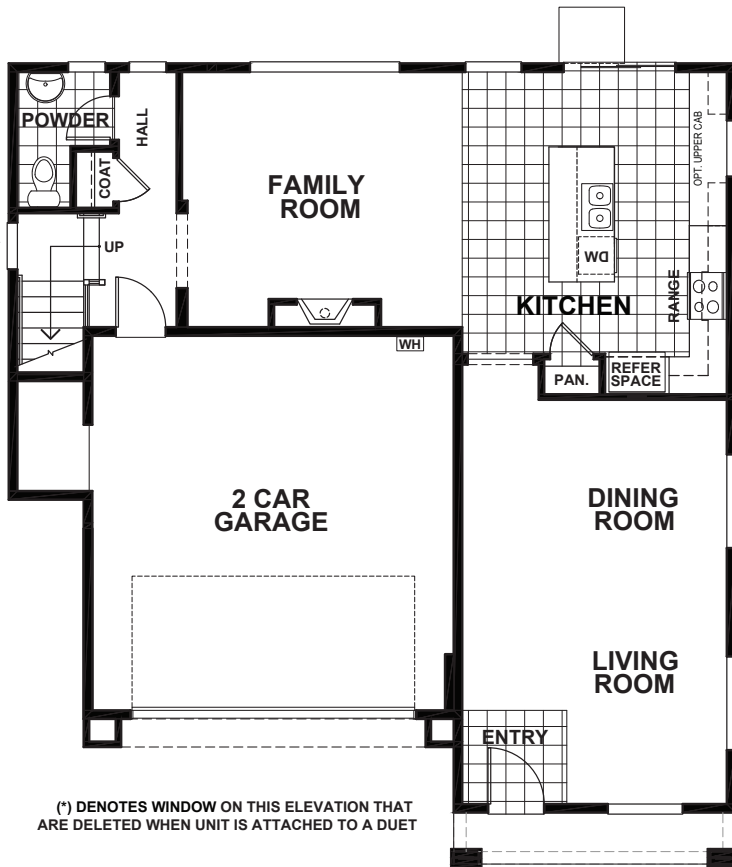

IVY CROSSING - BURNETT

APPROX 2,352 SQ FT | 4 BEDROOMS | 2.5 BATHS

FIRST

(* DENOTES WINDOW ON THIS ELEVATION THAT ARE DELETED WHEN UNIT IS ATTACHED TO A DUET

SECOND

(* DENOTES WINDOWS ON THIS ELEVATION THAT ARE DELETED WHEN UNIT IS ATTACHED TO A DUET

ELEVATION A

ELEVATION B

ELEVATION C

Seeno Homes and Discovery Homes reserve the right to modify features, specifications, plans, elevations and pricing without notice and/or obligation. Standards and optional specifications vary per plan type. All square footage is approximate. Not all features are available in all plans. Entry, porches, ceilings, window sizes and wall configurations vary per plan and elevation. All renderings, maps, displays and handouts are for illustration purposes only and may not accurately depict the actual condition of the item being represented. See our sales representatives for details. Prices subject to change without notice. DRE#01519331