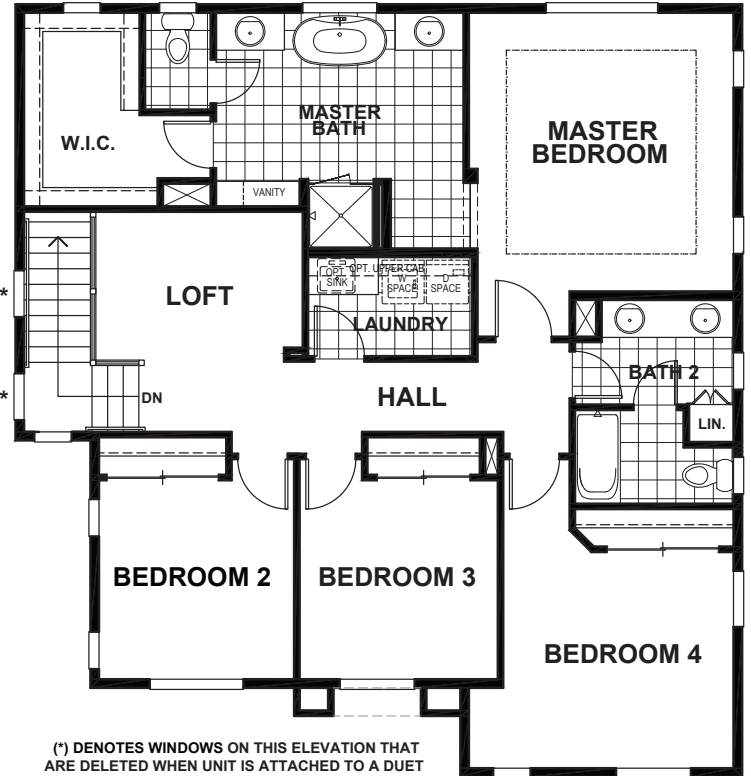

IVY CROSSING - BURNETT

APPROX 2,352 SQ FT | 4 BEDROOMS | 2.5 BATHS

FIRST

(* DENOTES WINDOW ON THIS ELEVATION THAT ARE DELETED WHEN UNIT IS ATTACHED TO A DUET

SECOND

(* DENOTES WINDOWS ON THIS ELEVATION THAT ARE DELETED WHEN UNIT IS ATTACHED TO A DUET

ELEVATION A

ELEVATION B

ELEVATION C

Seeno Homes and Discovery Homes reserve the right to modify features, specifications, plans, elevations and pricing without notice and/or obligation. Standards and optional specifications vary per plan type. All square footage is approximate. Not all features are available in all plans. Entry, porches, ceilings, window sizes and wall configurations vary per plan and elevation. All renderings, maps, displays and handouts are for illustration purposes only and may not accurately depict the actual condition of the item being represented. See our sales representatives for details. Prices subject to change without notice. DRE#01519331