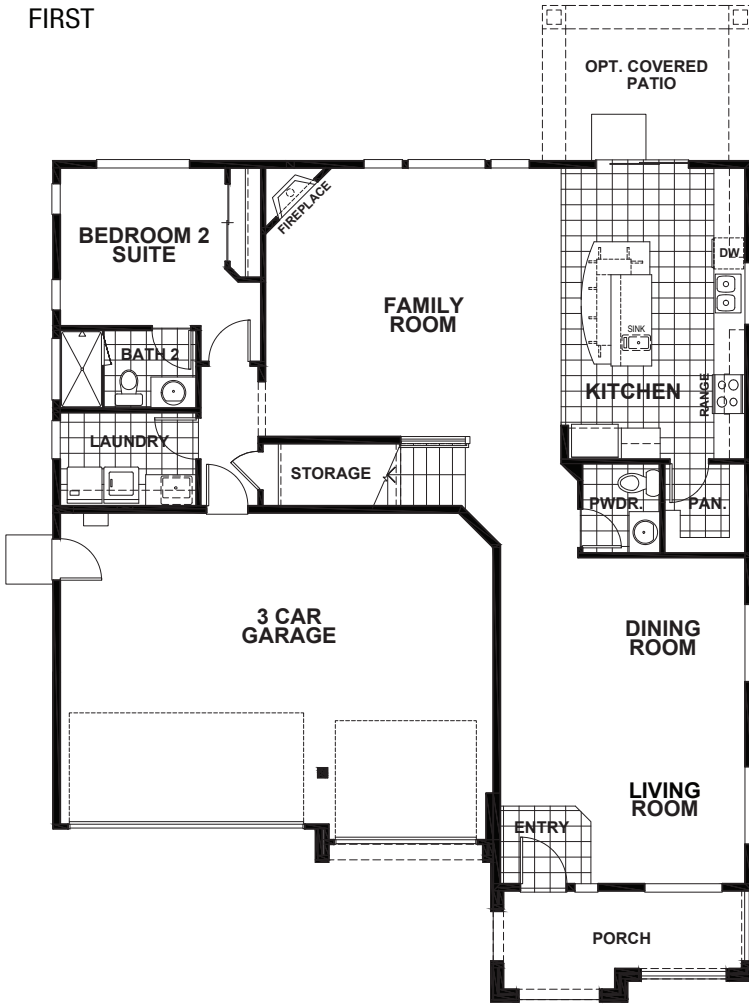

FINO

APPROX 3,297 SQ FT | 5 BEDROOMS | 3.5 BATHS

FIRST

SECOND

ELEVATION A

ELEVATION B

ELEVATION C

Seeno Homes and Discovery Homes reserve the right to modify features, specifications, plans, elevations and pricing without notice and/or obligation. Standards and optional specifications vary per plan type. All square footage is approximate. Not all features are available in all plans. Entry, porches, ceilings, window sizes and wall configurations vary per plan and elevation. All renderings, maps, displays and handouts are for illustration purposes only and may not accurately depict the actual condition of the item being represented. See our sales representatives for details. Prices subject to change without notice. CA DRE#01519331