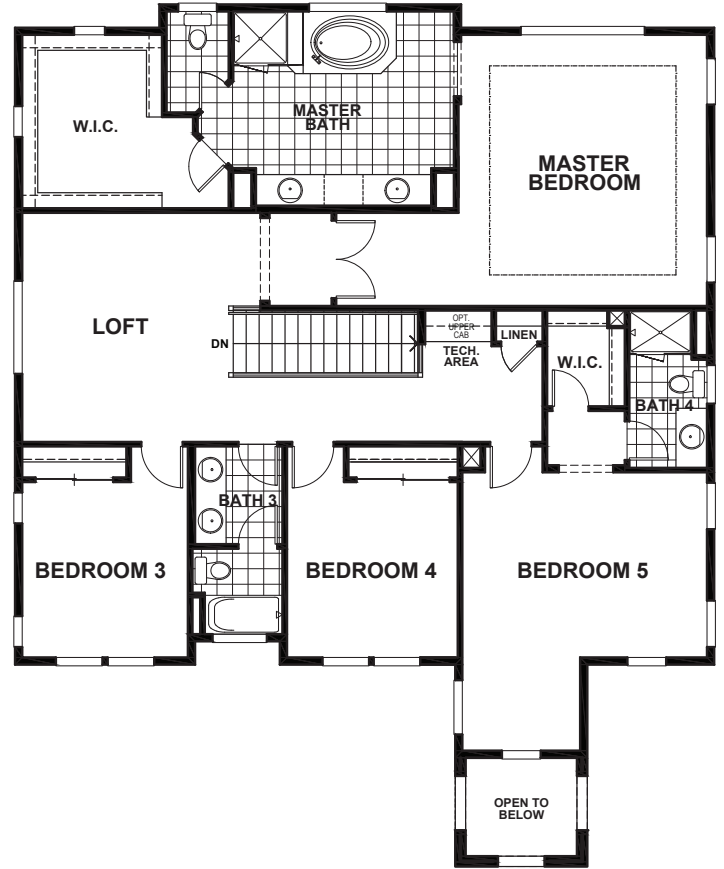

FINO

APPROX 3,297 SQ FT | 5 BEDROOMS | 3.5 BATHS

FIRST

SECOND

ELEVATION A

ELEVATION B

ELEVATION C

Seeno Homes and Discovery Homes reserve the right to modify features, specifications, plans, elevations and pricing without notice and/or obligation. Standards and optional specifications vary per plan type. All square footage is approximate. Not all features are available in all plans. Entry, porches, ceilings, window sizes and wall configurations vary per plan and elevation. All renderings, maps, displays and handouts are for illustration purposes only and may not accurately depict the actual condition of the item being represented. See our sales representatives for details. Prices subject to change without notice. CA DRE#01519331