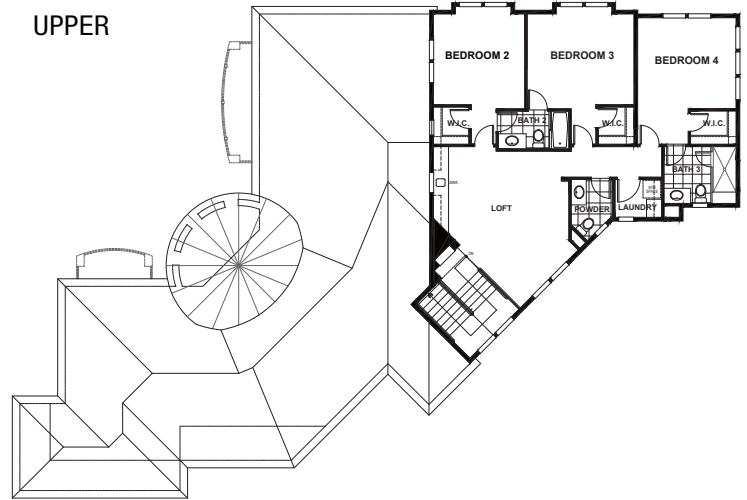

LEGACY RIDGE - LOT 2

APPROX 5,051 SQ FT | 5 BEDROOMS | 5 BATHS | 2 POWDERS

MAIN

UPPER

LOWER

LOT 2 ELEVATION

Seeno Homes and Discovery Homes reserve the right to modify features, specifications, plans, elevations and pricing without notice and/or obligation. Standards and optional specifications vary per plan type. All square footage is approximate. Not all features are available in all plans. Entry, porches, ceilings, window sizes and wall configurations vary per plan and elevation. All renderings, maps, displays and handouts are for illustration purposes only and may not accurately depict the actual condition of the item being represented. See our sales representatives for details. Prices subject to change without notice. CA DRE#01519331