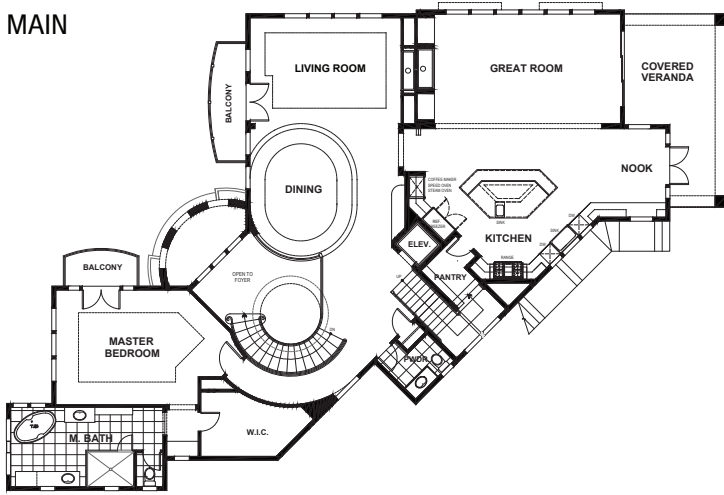

LEGACY RIDGE - LOT 2

APPROX 5,051 SQ FT | 5 BEDROOMS | 5 BATHS | 2 POWDERS

MAIN

UPPER

LOWER

LOT 2 ELEVATION

Seeno Homes and Discovery Homes reserve the right to modify features, specifications, plans, elevations and pricing without notice and/or obligation. Standards and optional specifications vary per plan type. All square footage is approximate. Not all features are available in all plans. Entry, porches, ceilings, window sizes and wall configurations vary per plan and elevation. All renderings, maps, displays and handouts are for illustration purposes only and may not accurately depict the actual condition of the item being represented. See our sales representatives for details. Prices subject to change without notice. CA DRE#01519331