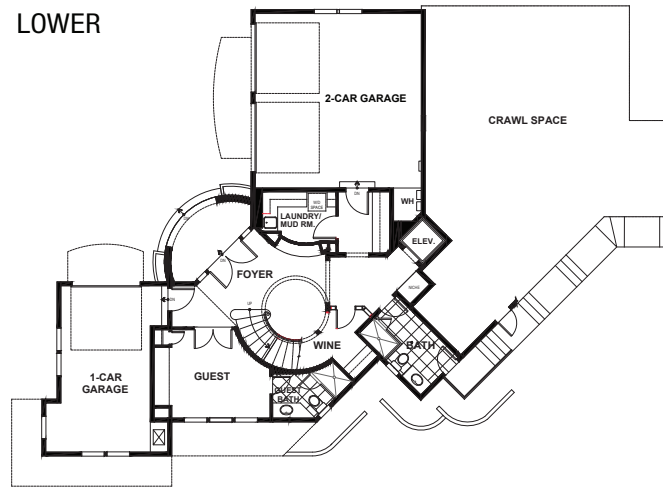

LEGACY RIDGE - LOT 2

APPROX 5,051 SQ FT | 5 BEDROOMS | 5 BATHS | 2 POWDERS

MAIN

UPPER

LOWER

LOT 2 ELEVATION

Seeno Homes and Discovery Homes reserve the right to modify features, specifications, plans, elevations and pricing without notice and/or obligation. Standards and optional specifications vary per plan type. All square footage is approximate. Not all features are available in all plans. Entry, porches, ceilings, window sizes and wall configurations vary per plan and elevation. All renderings, maps, displays and handouts are for illustration purposes only and may not accurately depict the actual condition of the item being represented. See our sales representatives for details. Prices subject to change without notice. CA DRE#01519331