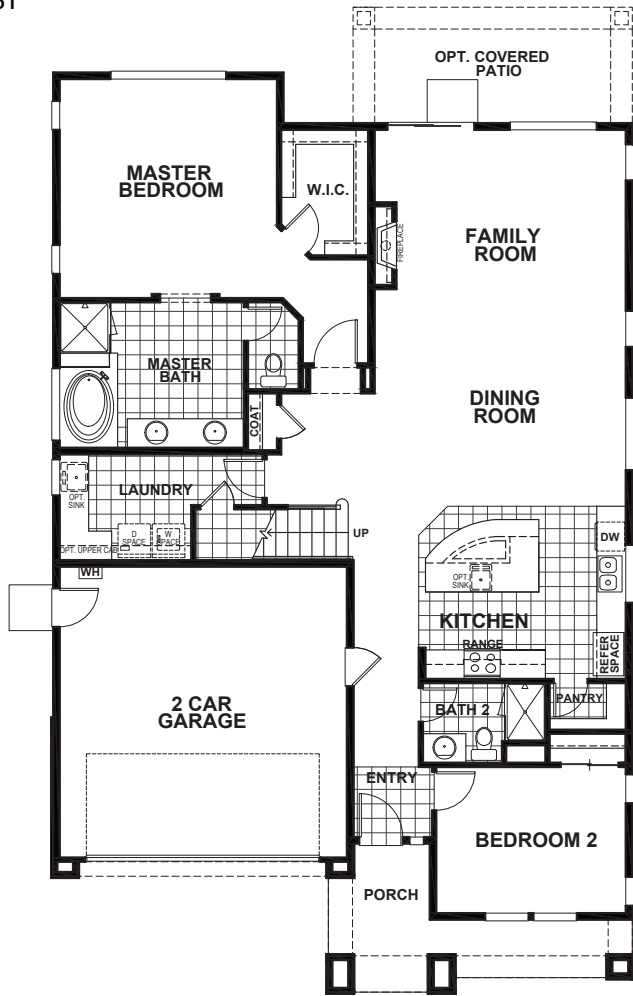

BARBERRY

APPROX 2,602 SQ FT | 4 BEDROOMS | 3 BATHS

FIRST

SECOND

ELEVATION A

ELEVATION B

ELEVATION C

Seeno Homes and Discovery Homes reserve the right to modify features, specifications, plans, elevations and pricing without notice and/or obligation. Standards and optional specifications vary per plan type. All square footage is approximate. Not all features are available in all plans. Entry, porches, ceilings, window sizes and wall configurations vary per plan and elevation. All renderings, maps, displays and handouts are for illustration purposes only and may not accurately depict the actual condition of the item being represented. See our sales representatives for details. Prices subject to change without notice. CA DRE#01519331