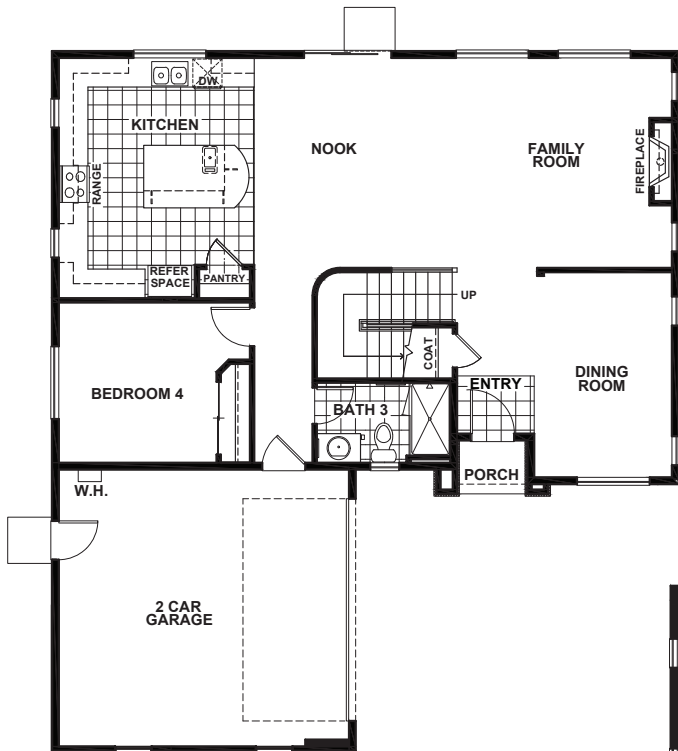

DOURO

APPROX 2,753 SQ FT | 4 - 5 BEDROOMS | 3 BATHS

FIRST

SECOND

ELEVATION A

ELEVATION B

ELEVATION C

Seeno Homes and Discovery Homes reserve the right to modify features, specifications, plans, elevations and pricing without notice and/or obligation. Standards and optional specifications vary per plan type. All square footage is approximate. Not all features are available in all plans. Entry, porches, ceilings, window sizes and wall configurations vary per plan and elevation. All renderings, maps, displays and handouts are for illustration purposes only and may not accurately depict the actual condition of the item being represented. See our sales representatives for details. Prices subject to change without notice. CalBRE#01519331