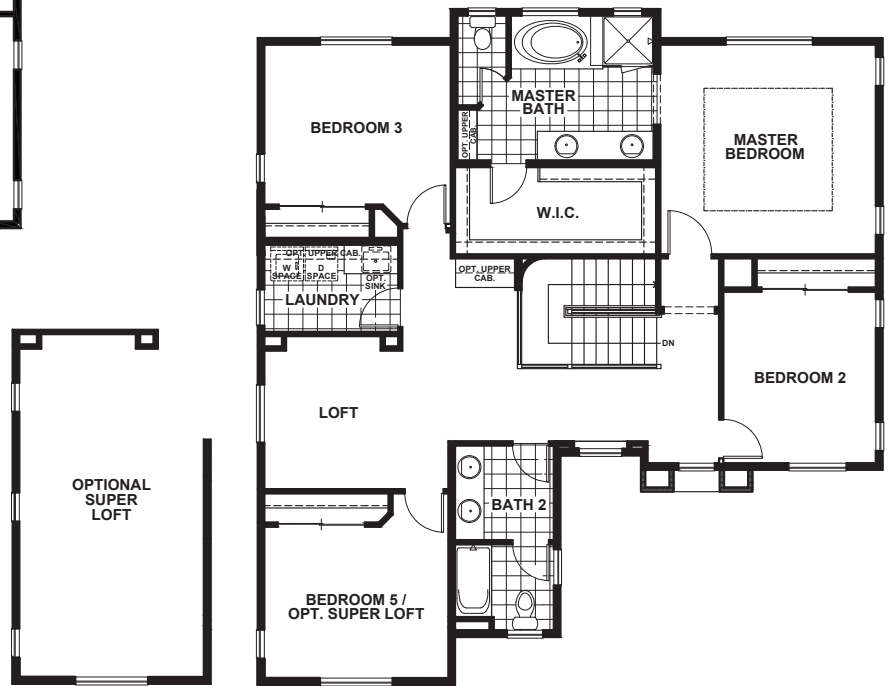

DOURO

APPROX 2,753 SQ FT | 4 - 5 BEDROOMS | 3 BATHS

FIRST

SECOND

ELEVATION A

ELEVATION B

ELEVATION C

Seeno Homes and Discovery Homes reserve the right to modify features, specifications, plans, elevations and pricing without notice and/or obligation. Standards and optional specifications vary per plan type. All square footage is approximate. Not all features are available in all plans. Entry, porches, ceilings, window sizes and wall configurations vary per plan and elevation. All renderings, maps, displays and handouts are for illustration purposes only and may not accurately depict the actual condition of the item being represented. See our sales representatives for details. Prices subject to change without notice. CalBRE#01519331