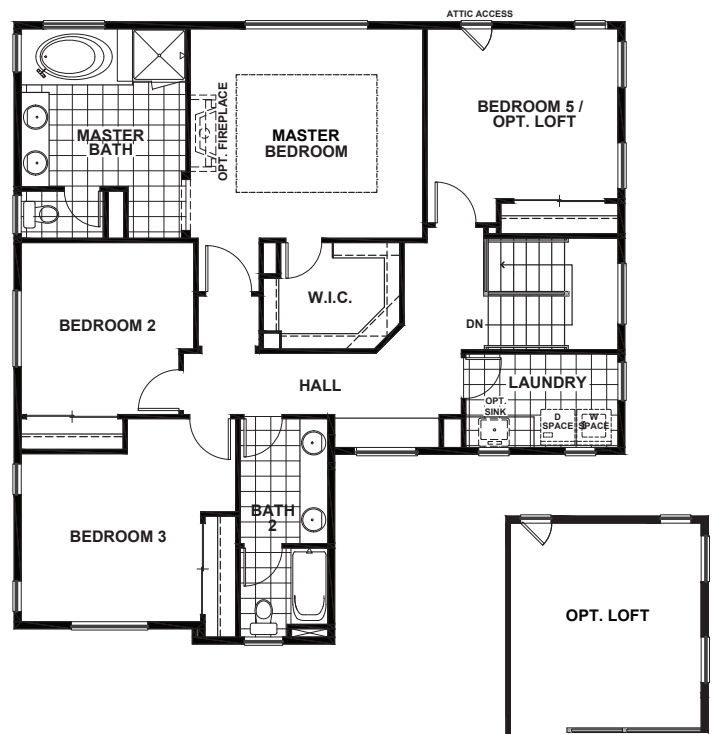

# CLARET

APPROX 2,694 SQ FT | 3 - 4 BEDROOMS | 3 BATHS

FIRST

SECOND

ELEVATION A

ELEVATION B

ELEVATION C

Seeno Homes and Discovery Homes reserve the right to modify features, specifications, plans, elevations and pricing without notice and/or obligation. Standards and optional specifications vary per plan type. All square footage is approximate. Not all features are available in all plans. Entry, porches, ceilings, window sizes and wall configurations vary per plan and elevation. All renderings, maps, displays and handouts are for illustration purposes only and may not accurately depict the actual condition of the item being represented. See our sales representatives for details. Prices subject to change without notice. CaIBRE#01519331