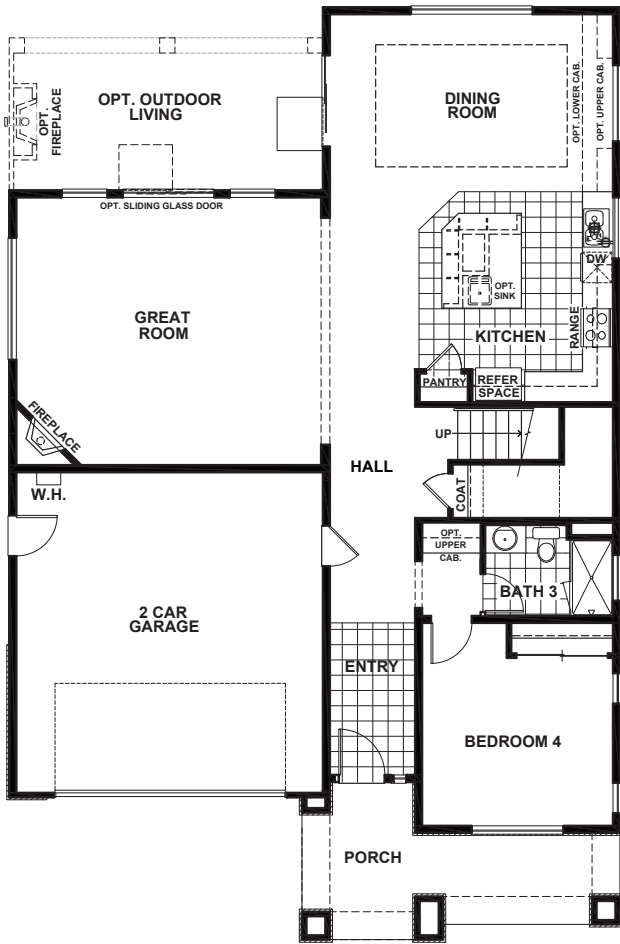

# CLARET

APPROX 2,694 SQ FT | 3 - 4 BEDROOMS | 3 BATHS

FIRST

SECOND

ELEVATION A

ELEVATION B

ELEVATION C

Seeno Homes and Discovery Homes reserve the right to modify features, specifications, plans, elevations and pricing without notice and/or obligation. Standards and optional specifications vary per plan type. All square footage is approximate. Not all features are available in all plans. Entry, porches, ceilings, window sizes and wall configurations vary per plan and elevation. All renderings, maps, displays and handouts are for illustration purposes only and may not accurately depict the actual condition of the item being represented. See our sales representatives for details. Prices subject to change without notice. CaIBRE#01519331