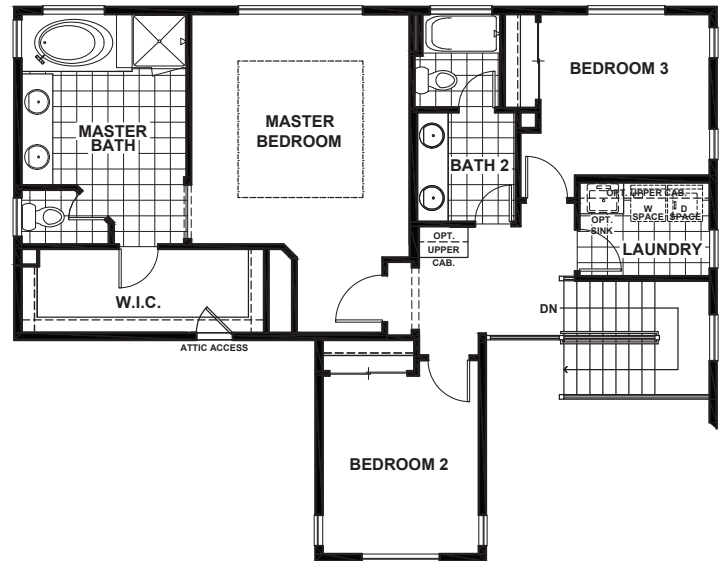

BORDEAUX

APPROX 2,348 SQ FT | 4 BEDROOMS | 3 BATHS

FIRST

SECOND

ELEVATION A

ELEVATION B

ELEVATION C

Seeno Homes and Discovery Homes reserve the right to modify features, specifications, plans, elevations and pricing without notice and/or obligation. Standards and optional specifications vary per plan type. All square footage is approximate. Not all features are available in all plans. Entry, porches, ceilings, window sizes and wall configurations vary per plan and elevation. All renderings, maps, displays and handouts are for illustration purposes only and may not accurately depict the actual condition of the item being represented. See our sales representatives for details. Prices subject to change without notice. CalBRE#01519331