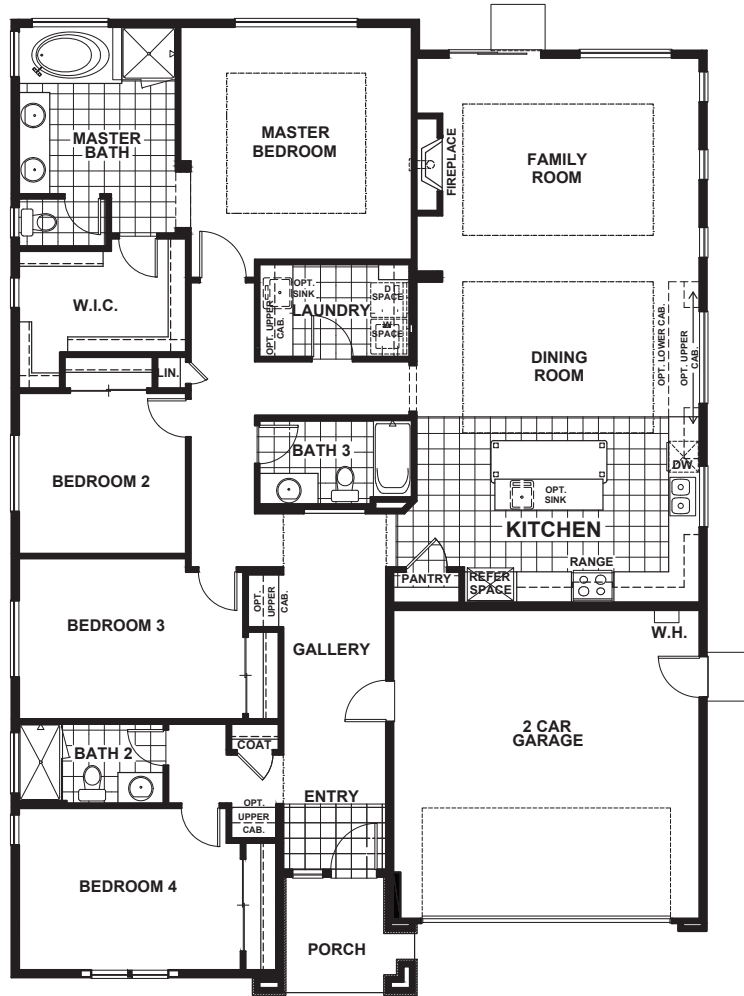

# AUSTERE

APPROX 2,224 SQ FT | 4 BEDROOMS | 3 BATHS

ELEVATION A

ELEVATION B

ELEVATION C

Seeno Homes and Discovery Homes reserve the right to modify features, specifications, plans, elevations and pricing without notice and/or obligation. Standards and optional specifications vary per plan type. All square footage is approximate. Not all features are available in all plans. Entry, porches, ceilings, window sizes and wall configurations vary per plan and elevation. All renderings, maps, displays and handouts are for illustration purposes only and may not accurately depict the actual condition of the item being represented. See our sales representatives for details. Prices subject to change without notice. CalBRE#01519331