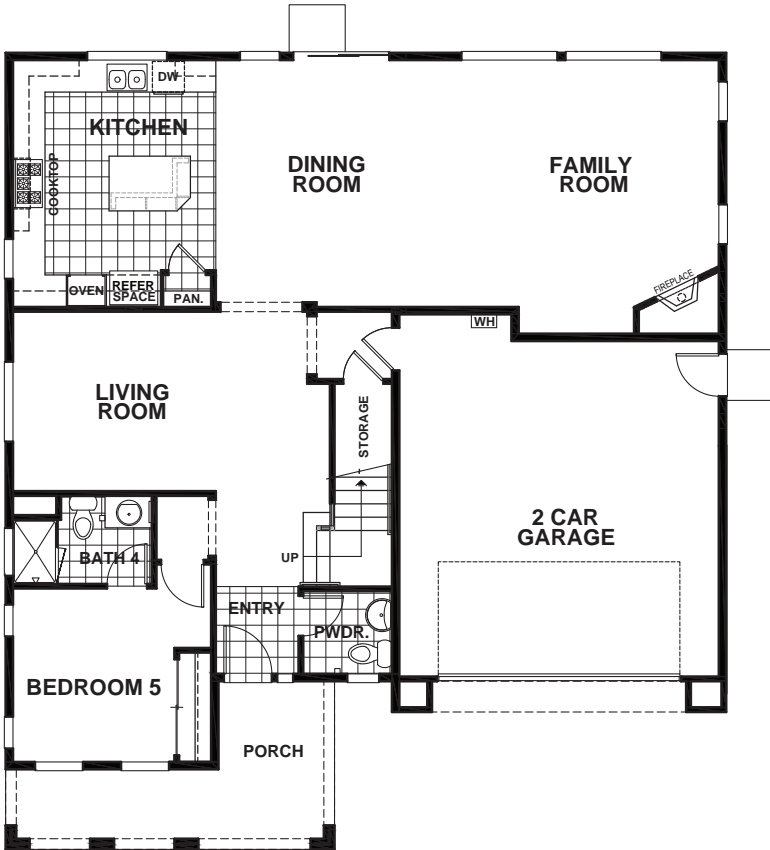

DOVER

APPROX 3,064 SQ FT | 5 BEDROOMS | 4.5 BATHS

FIRST

SECOND

ELEVATION A

ELEVATION B

ELEVATION C

Seeno Homes and Discovery Homes reserve the right to modify features, specifications, plans, elevations and pricing without notice and/or obligation. Standards and optional specifications vary per plan type. All square footage is approximate. Not all features are available in all plans. Entry, porches, ceilings, window sizes and wall configurations vary per plan and elevation. All renderings, maps, displays and handouts are for illustration purposes only and may not accurately depict the actual condition of the item being represented. See our sales representatives for details. Prices subject to change without notice. CA DRE#01519331