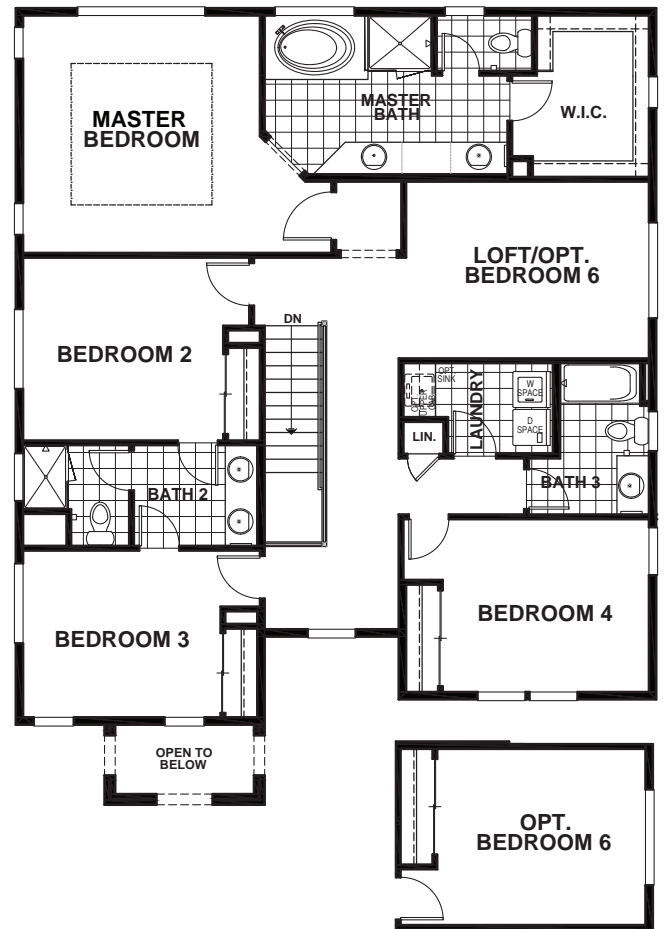

DOVER

APPROX 3,064 SQ FT | 5 BEDROOMS | 4.5 BATHS

FIRST

SECOND

ELEVATION A

ELEVATION B

ELEVATION C

Seeno Homes and Discovery Homes reserve the right to modify features, specifications, plans, elevations and pricing without notice and/or obligation. Standards and optional specifications vary per plan type. All square footage is approximate. Not all features are available in all plans. Entry, porches, ceilings, window sizes and wall configurations vary per plan and elevation. All renderings, maps, displays and handouts are for illustration purposes only and may not accurately depict the actual condition of the item being represented. See our sales representatives for details. Prices subject to change without notice. CA DRE#01519331