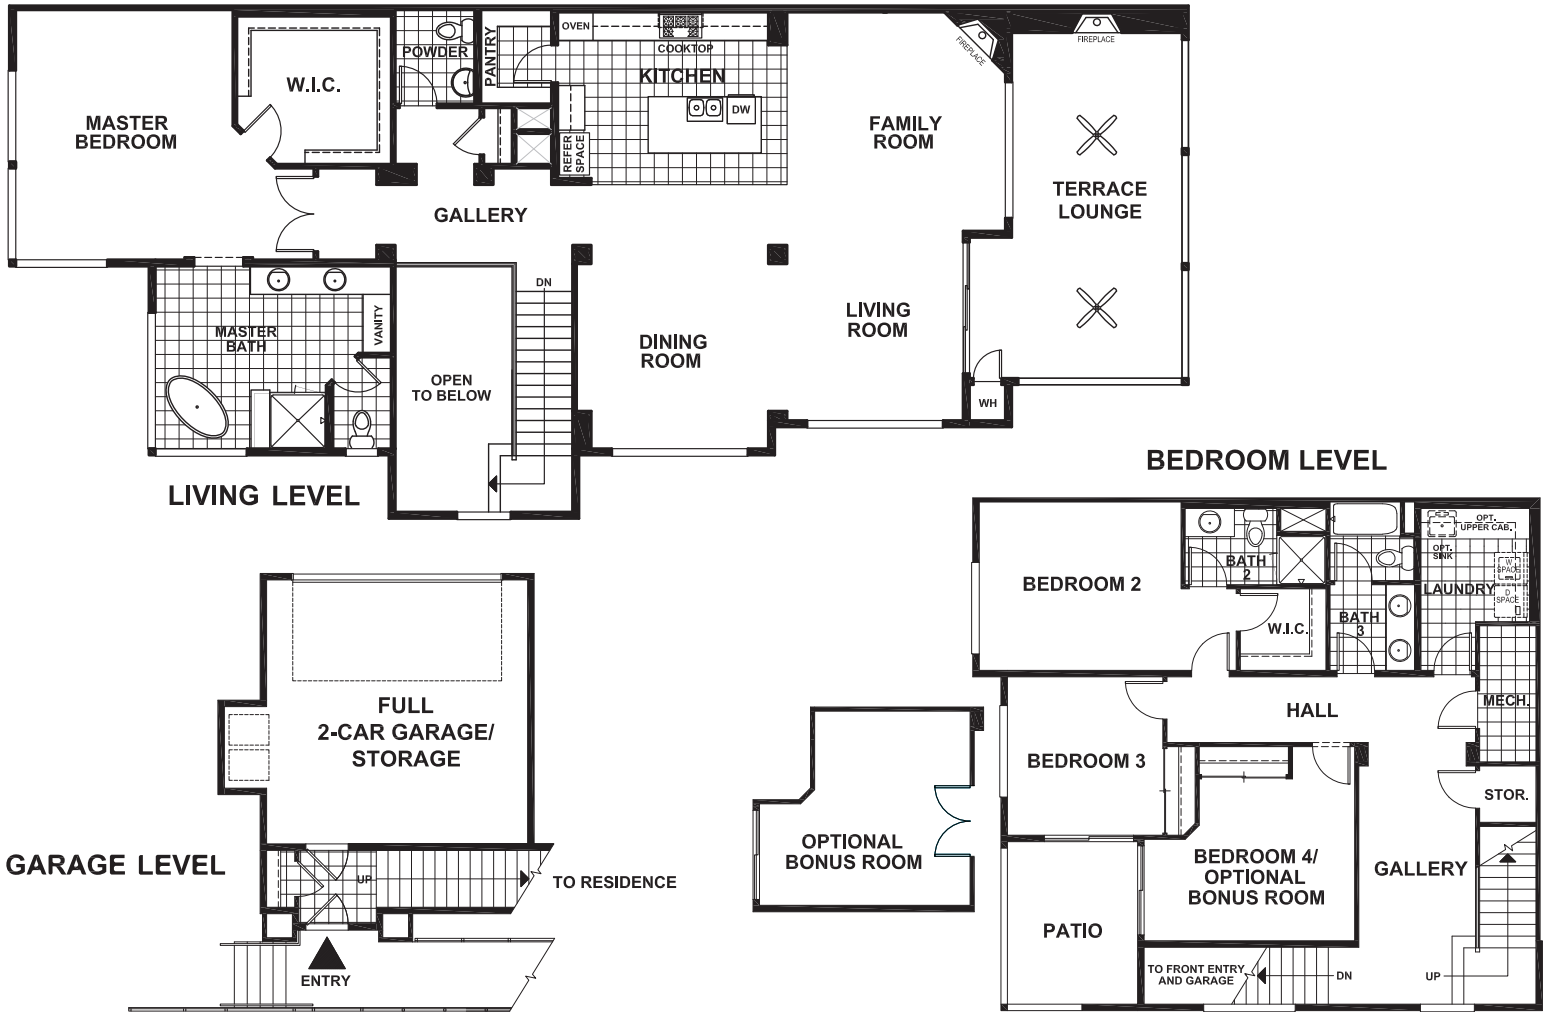

# PENTHOUSE

APPROX 3,312 SQ FT | 4 BEDROOMS | 3.5 BATHS

Seeno Homes and Discovery Homes reserve the right to modify features, specifications, plans, elevations and pricing without notice and/or obligation. Standards and optional specifications vary per plan type. All square footage is approximate. Not all features are available in all plans. Entry, porches, ceilings, window sizes and wall configurations vary per plan and elevation. All renderings, maps, displays and handouts are for illustration purposes only and may not accurately depict the actual condition of the item being represented. See our sales representatives for details. Prices subject to change without notice. CalBRE#01519331