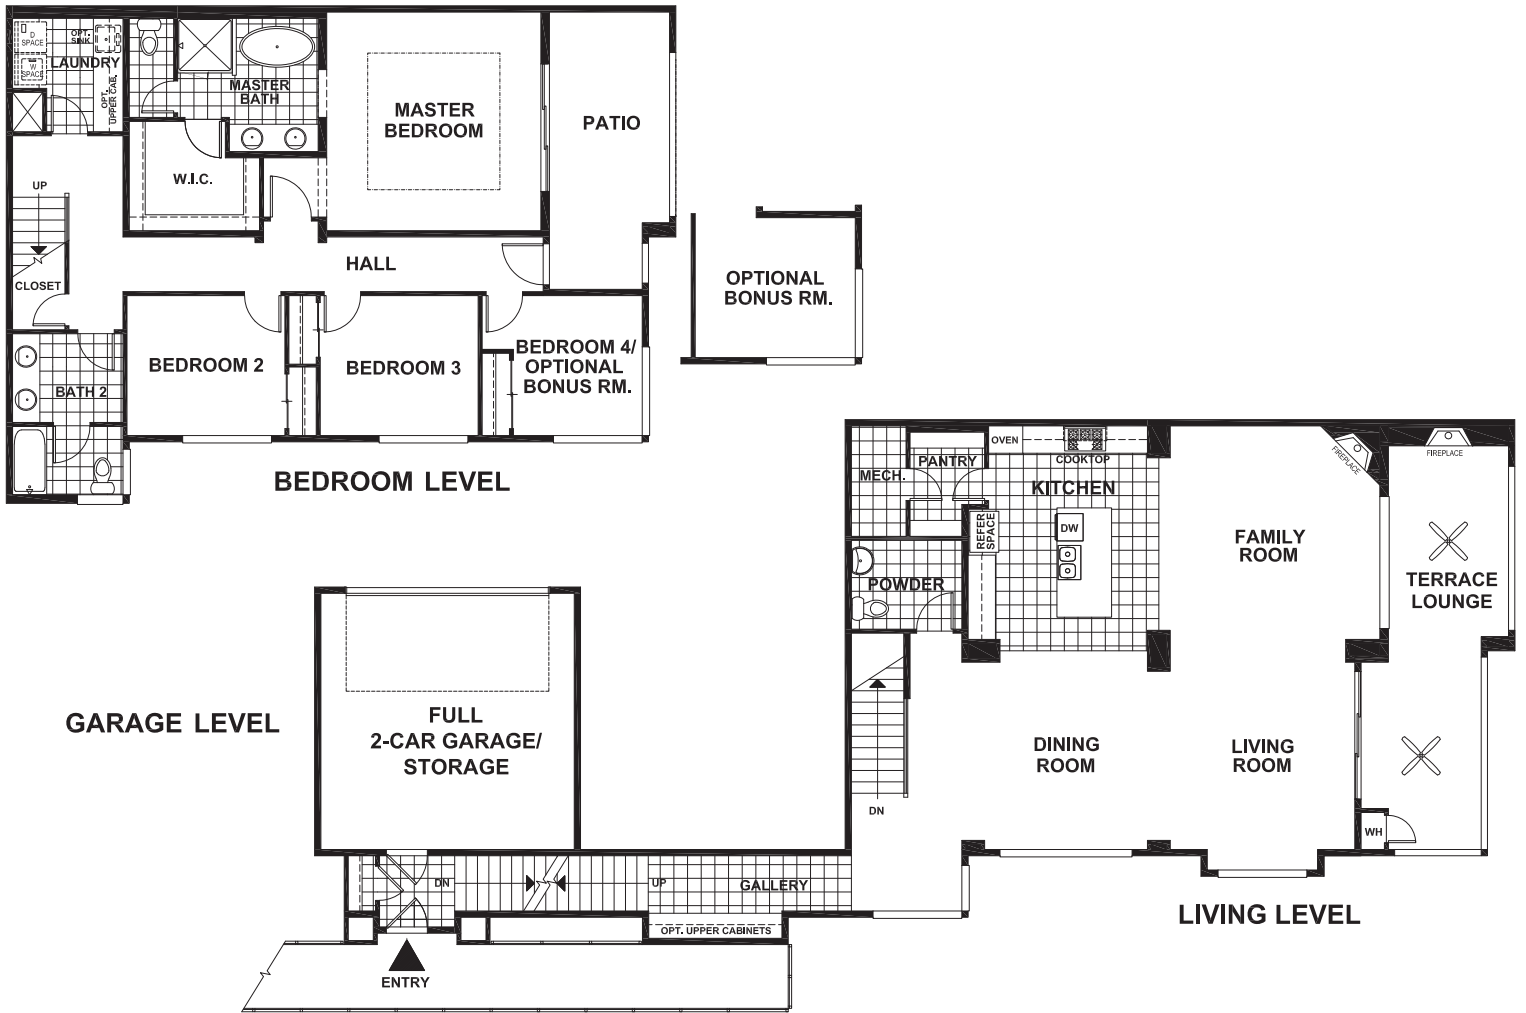

RESIDENCE 1

APPROX 2,903 SQ FT | 4 BEDROOMS | 2.5 BATHS

Discovery Homes reserve the right to modify features, specifications, plans, elevations and pricing without notice and/or obligation. Standards and optional specifications vary per plan type. All square footage is approximate. Not all features are available in all plans. Entry, porches, ceilings, window sizes and wall configurations vary per plan and elevation. All renderings, maps, displays and handouts are for illustration purposes only and may not accurately depict the actual condition of the item being represented. See our sales representatives for details. Prices subject to change without notice.